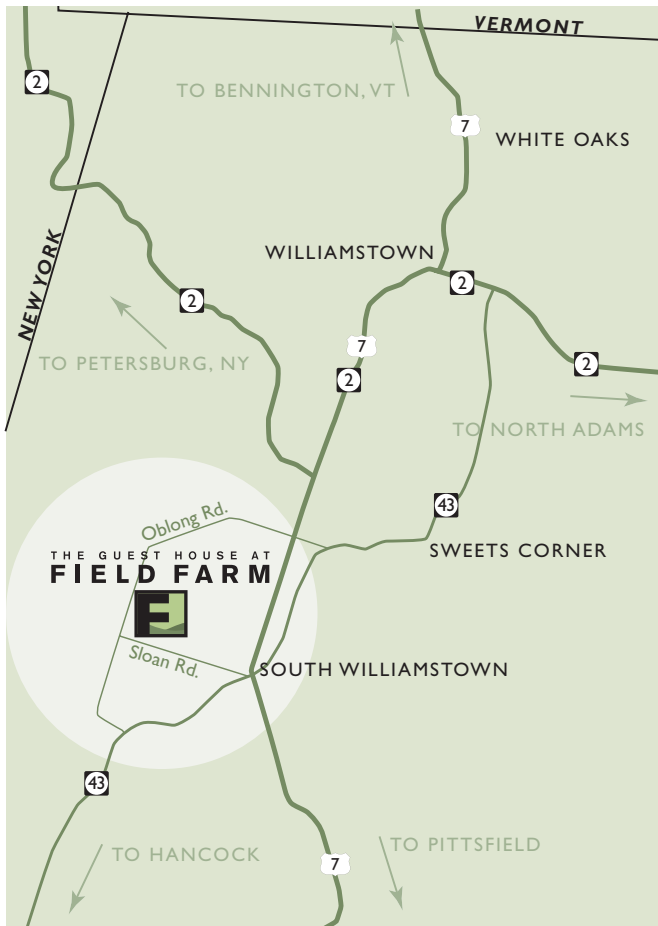

# THE GUEST HOUSE AT FIELD FARM

## ←←←TRAVEL DIRECTIONS

From Williamstown Center, follow Rt. 7 south. At intersection with Rt. 43, take Rt. 43 west and immediately turn right onto Sloan Rd. Proceed 1 mi. to entrance on right.

554 Sloan Road, Williamstown, MA 01267-3059