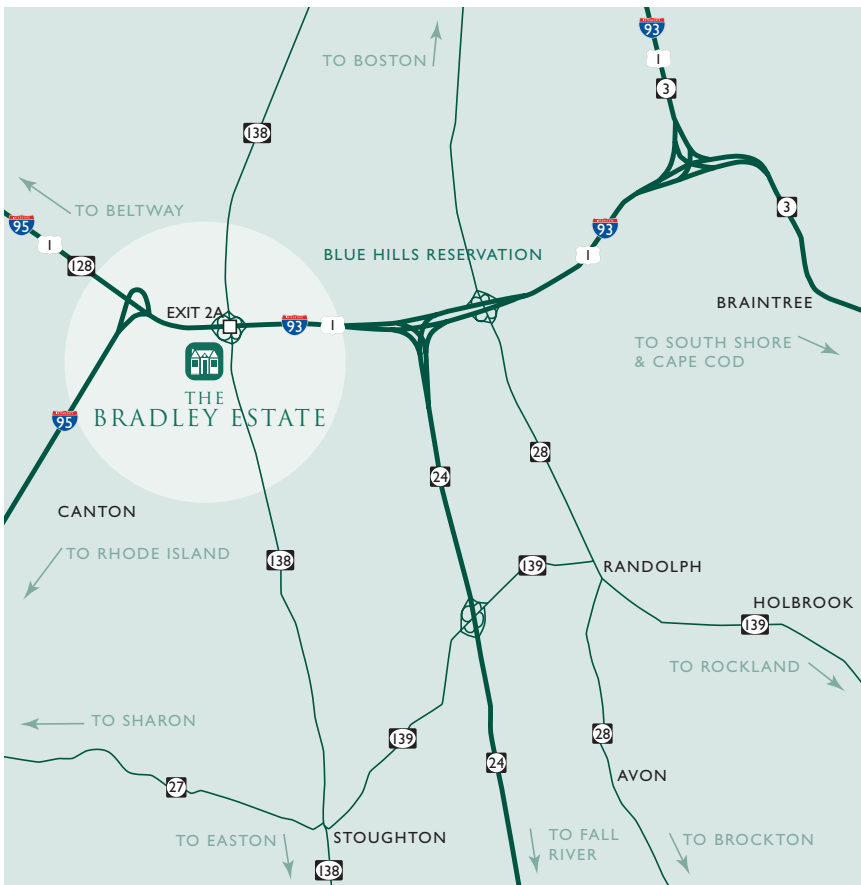

# THE BRADLEY ESTATE

A property of The Trustees of Reservations

## ←←← TRAVEL DIRECTIONS

From Rt. 128 (I-93/ Rt. 1), take exit 2A and follow Rt. 138 south. After crossing bridge (from Rt. 128 north exit) or coming off ramp (from Rt. 128 south exit), turn into first driveway immediately on right.