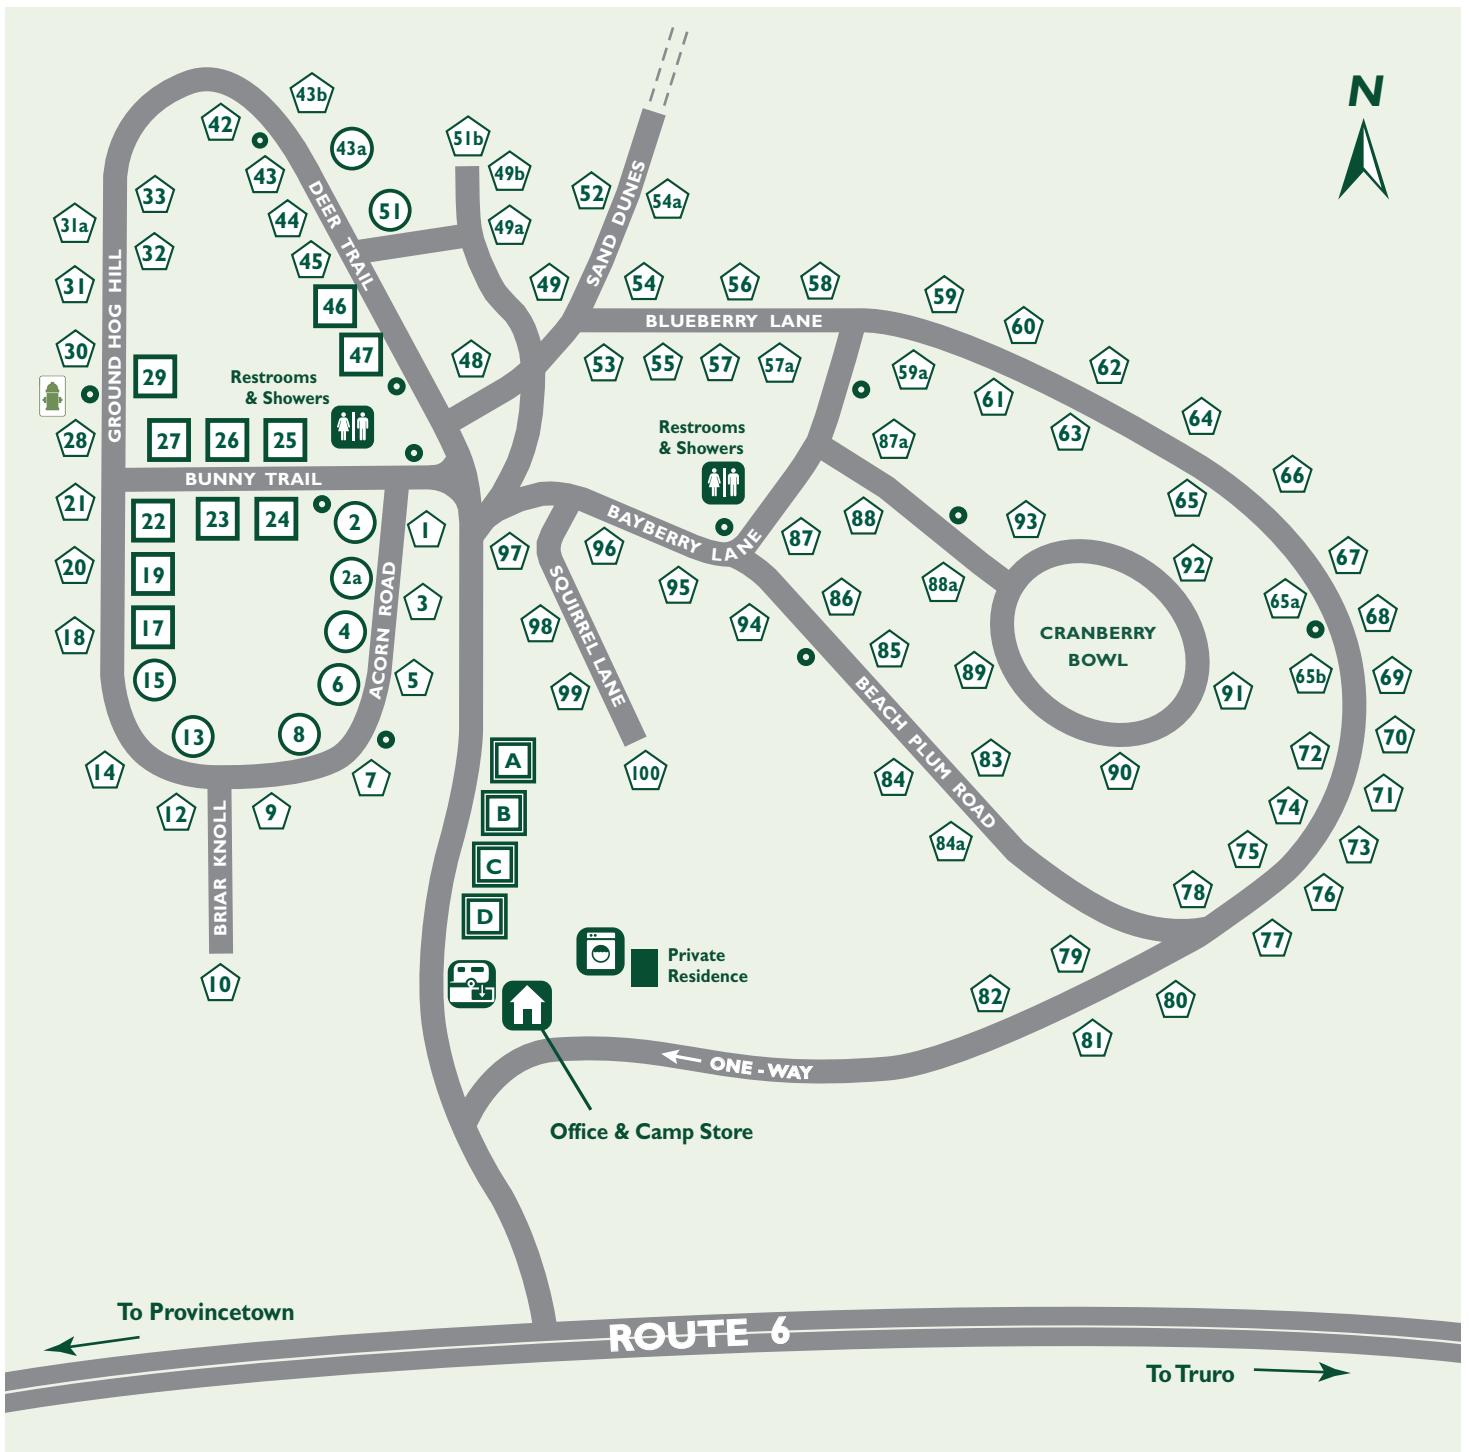

DUNES' EDGE CAMPGROUND

386 Route 6 ▪ Provincetown, Massachusetts 02657

phone: 508.487.9815 ▪ e-mail: dunesedge@ttor.org ▪ web: www.thetrustees.org

Office & Camp Store

Restrooms & Showers

Laundry

Dump Station

Standard Camp Site

Camp Site: 20 amp electric

Camp Site: 20 amp electric & water

Camp Site: 30 amp electric & water

Water Spigot

Fire Hydrant