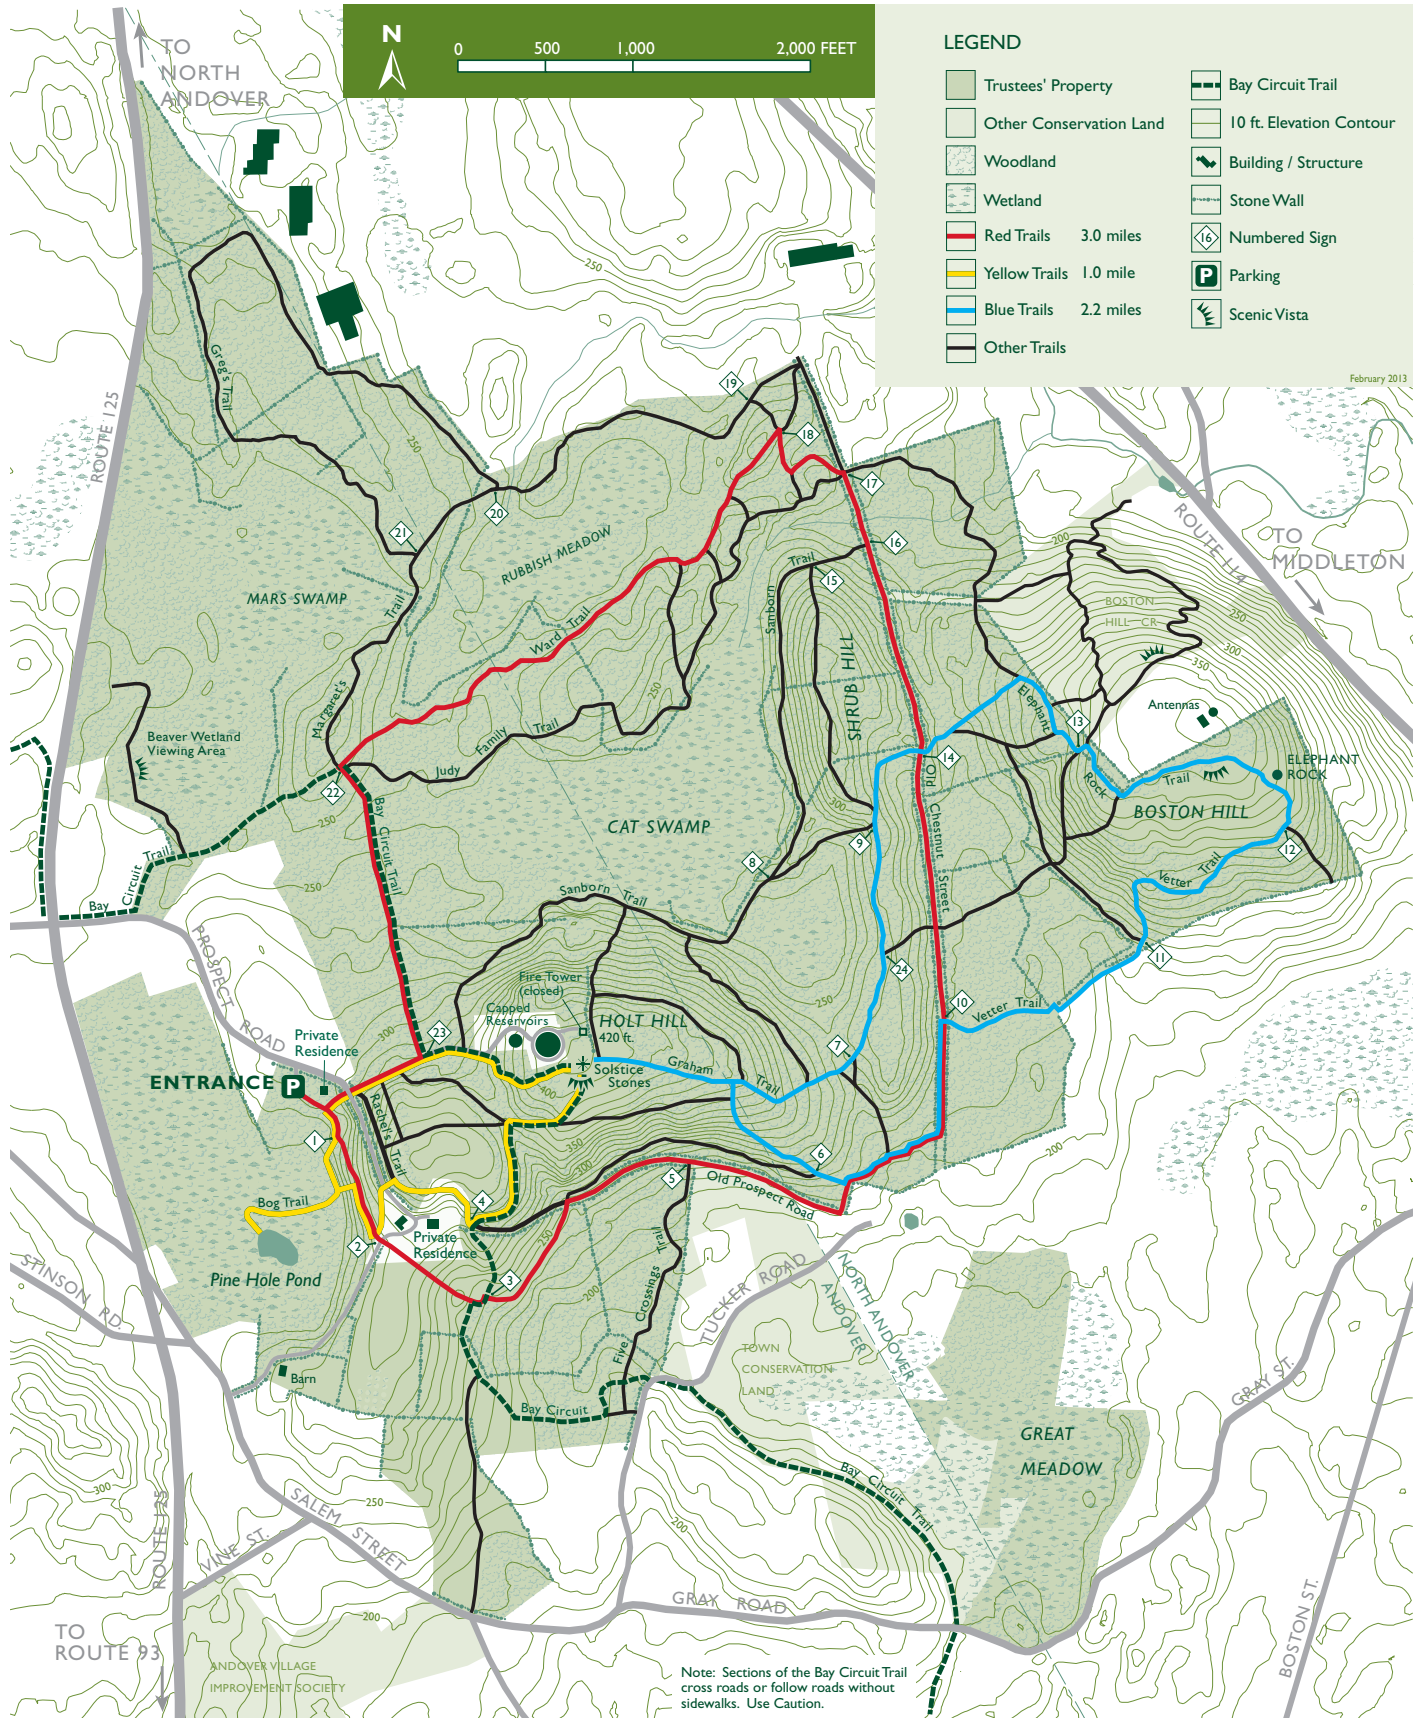

WARD RESERVATION (704 ACRES)

Prospect Road ▪ Andover, Massachusetts

978.682.3580 ▪ neregion@ttor.org ▪ www.thetrustees.org

This map is a product of The Trustees of Reservations. Source data obtained from 1:25,000 scale USGS topographic maps, field surveys, GPS data collection, and MassGIS. Boundary lines and trail locations are approximate. Any reproduction for other than personal use is by permission only. February 2013.