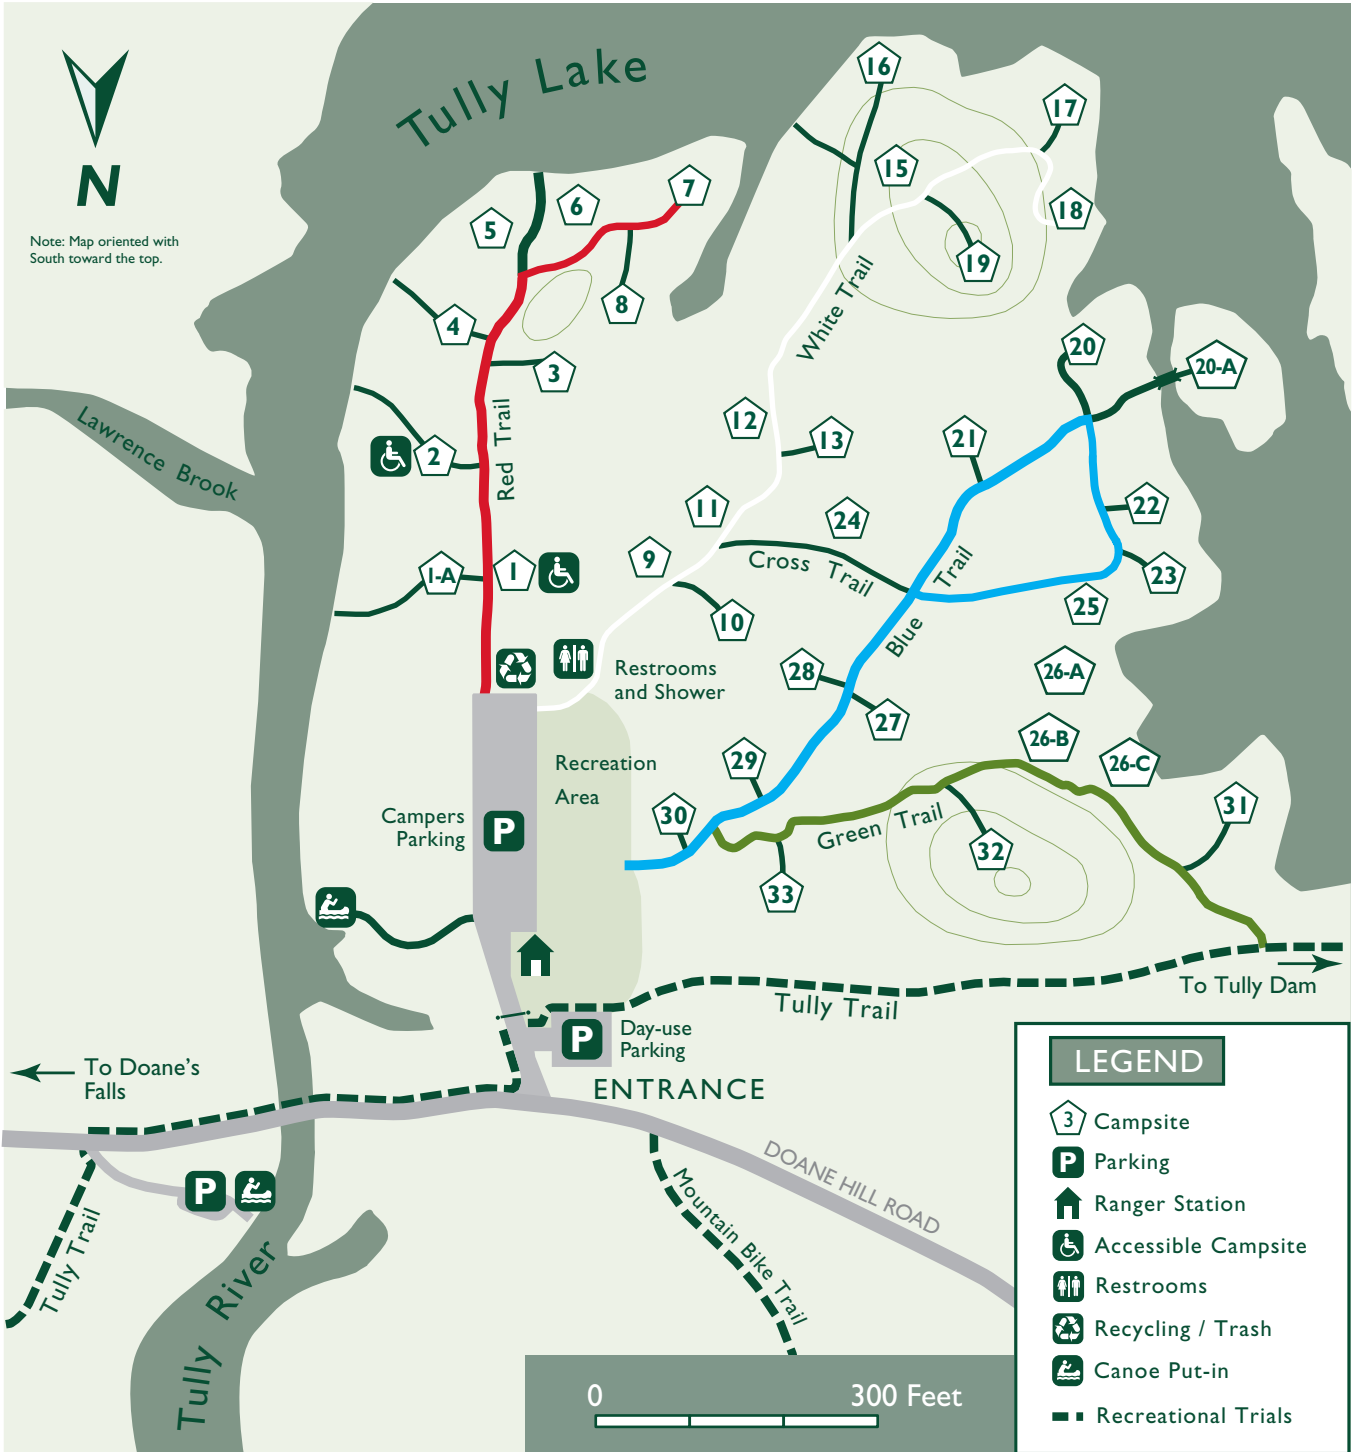

This map is a product of the Geographic Information System of The Trustees of Reservations. Source data obtained from 1:25,000 scale USGS topographic maps, field survey, Global Positioning Systems, and the Massachusetts Executive Office of Environmental Affairs, MassGIS. Boundary lines and trail locations are approximate. July 2012.

SWIMMING

BIRD WATCHING

PICNICKING

WALKING / HIKING (EASY)

CANOING / KAYAKING

SAILBOATING / BOATING

CAMPING

FISHING

MOBILITY-IMPAIRED ACCESS