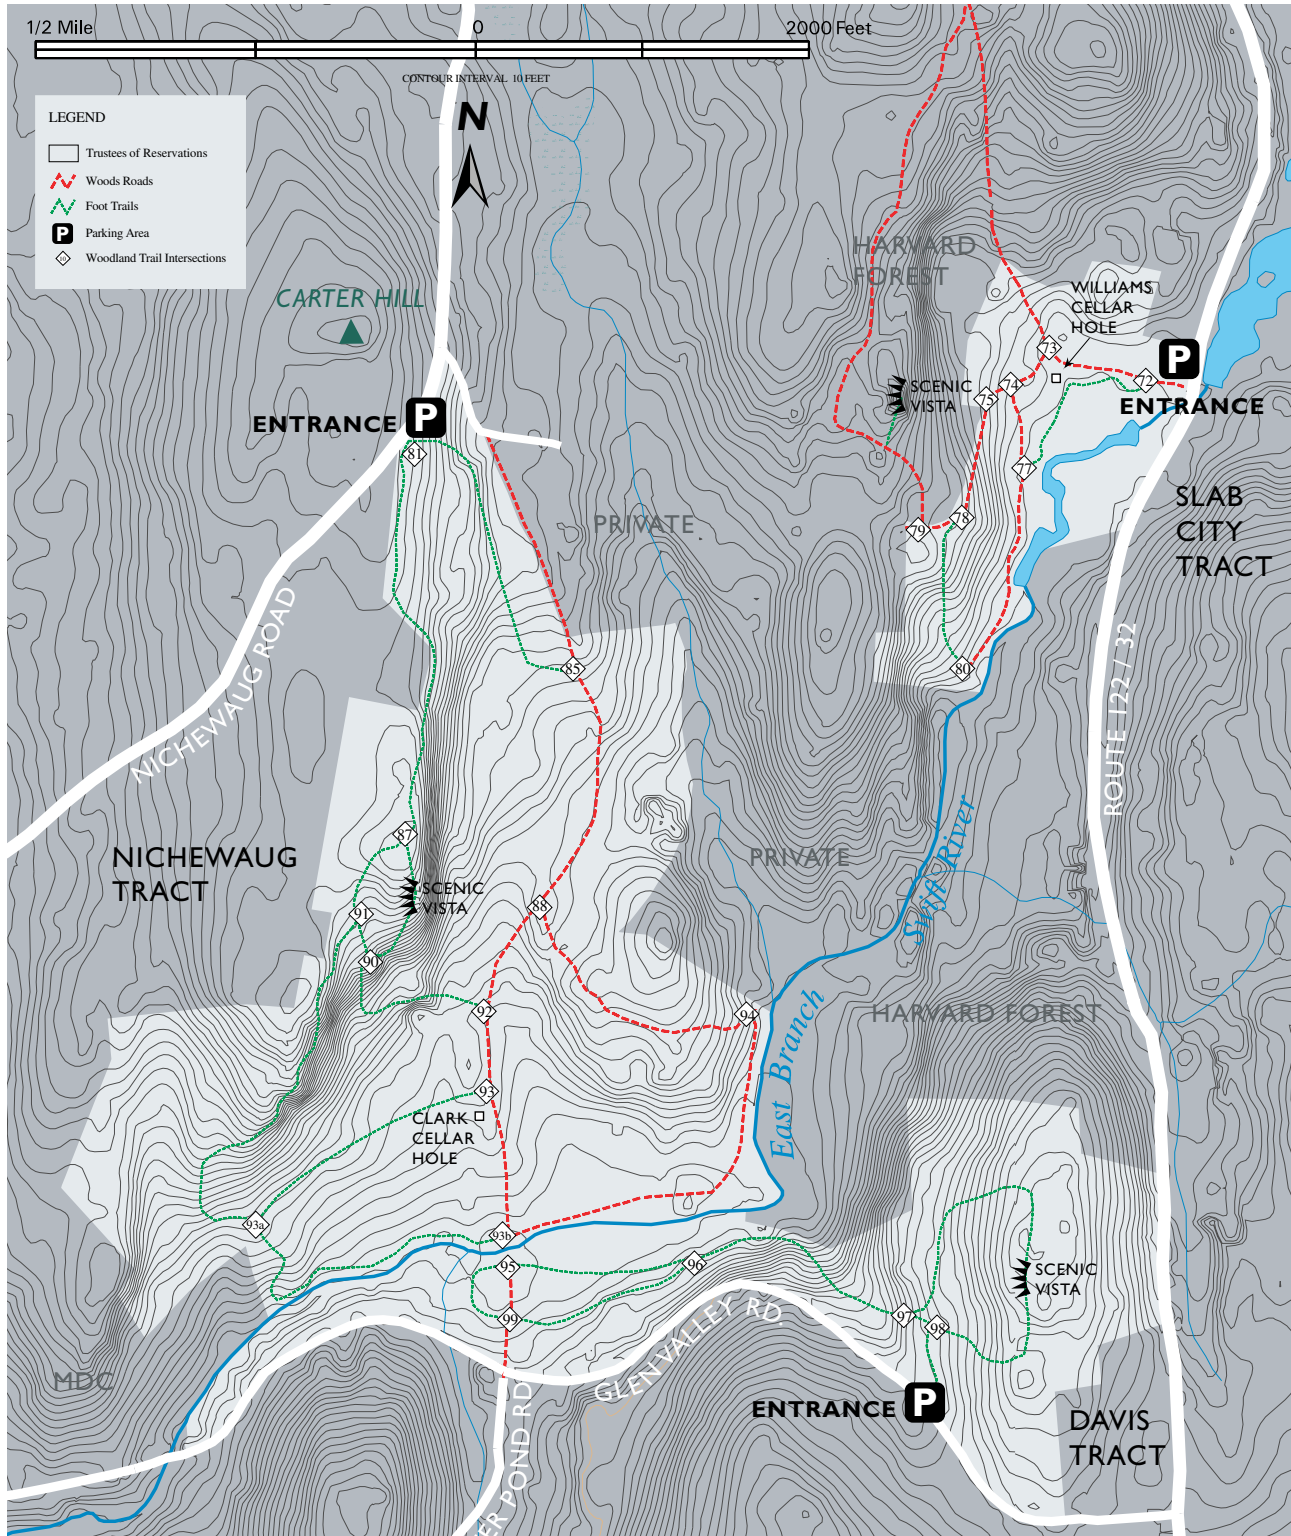

SWIFT RIVER RESERVATION (435 ACRES)

Nichewaug Tract: Nichewaug Road ■ Petersham, Massachusetts

Slab City Tract: Route 122 ■ Petersham, Massachusetts

Davis Tract: Glen Valley Road ■ Petersham, Massachusetts

978.248.9455 ■ central@ttor.org ■ www.thetrustees.org

A PROPERTY OF THE TRUSTEES OF RESERVATIONS

This map is a product of the Geographic Information System of The Trustees of Reservations. Source data obtained from 1:25,000 scale USGS topographic maps, field surveys, Global Positioning System (GPS), and the Massachusetts Executive Office of Environmental Affairs, MassGIS. Boundary lines and trail locations are approximate. March 2003.

HUNTING

FISHING

MAP / GUIDE

HORSEBACK RIDING

CROSS-COUNTRY SKIING / SNOWSHOEING

WALKING / HIKING (MODERATE)

PICNICKING

BIRD WATCHING