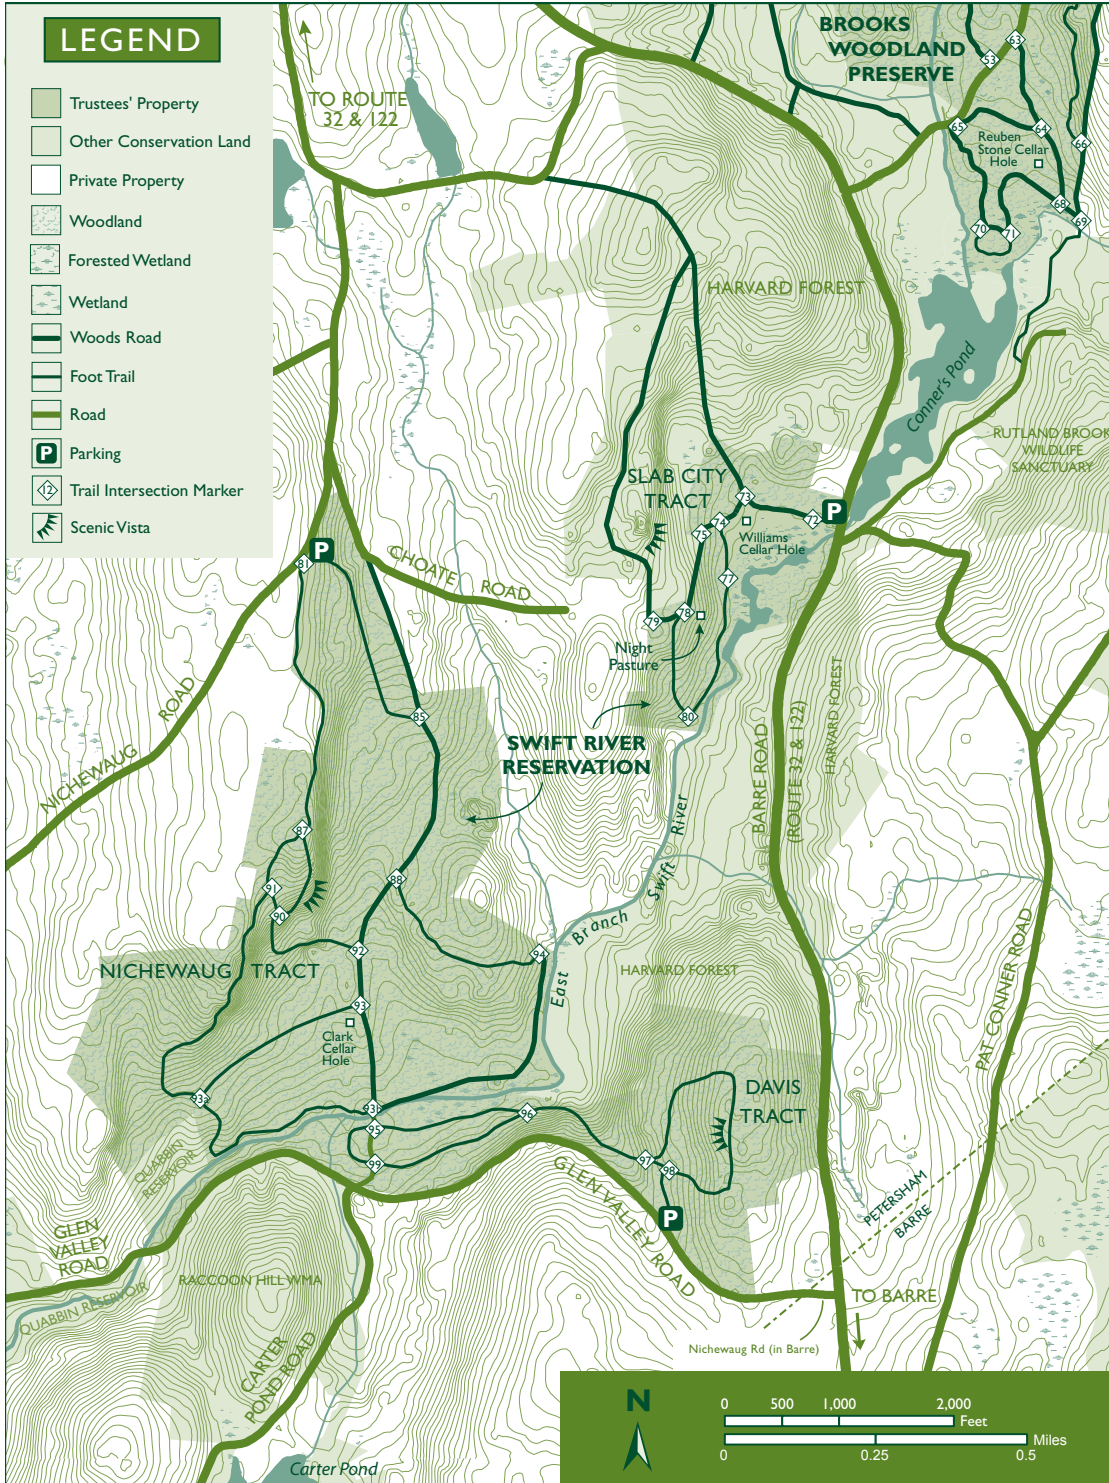

SWIFT RIVER RESERVATION (435 ACRES)

Nichewaug Tract: Nichewaug Road ▪ Petersham, Massachusetts

Slab City Tract: Route 22 ▪ Petersham, Massachusetts

Davis Tract: Glen Valley Road ▪ Petersham, Massachusetts

978.248.9455 ▪ central@ttor.org ▪ www.thetrustees.org

PROPERTY OF THE TRUSTEES OF RESERVATIONS

This map is a product of the Geographic Information System of The Trustees of Reservations. Source data obtained from 1:25,000 scale USGS topographic maps, field surveys, Global Positioning System (GPS), and the Massachusetts Executive Office of Environmental Affairs, MassGIS. Boundary lines and trail locations are approximate. September 2010.