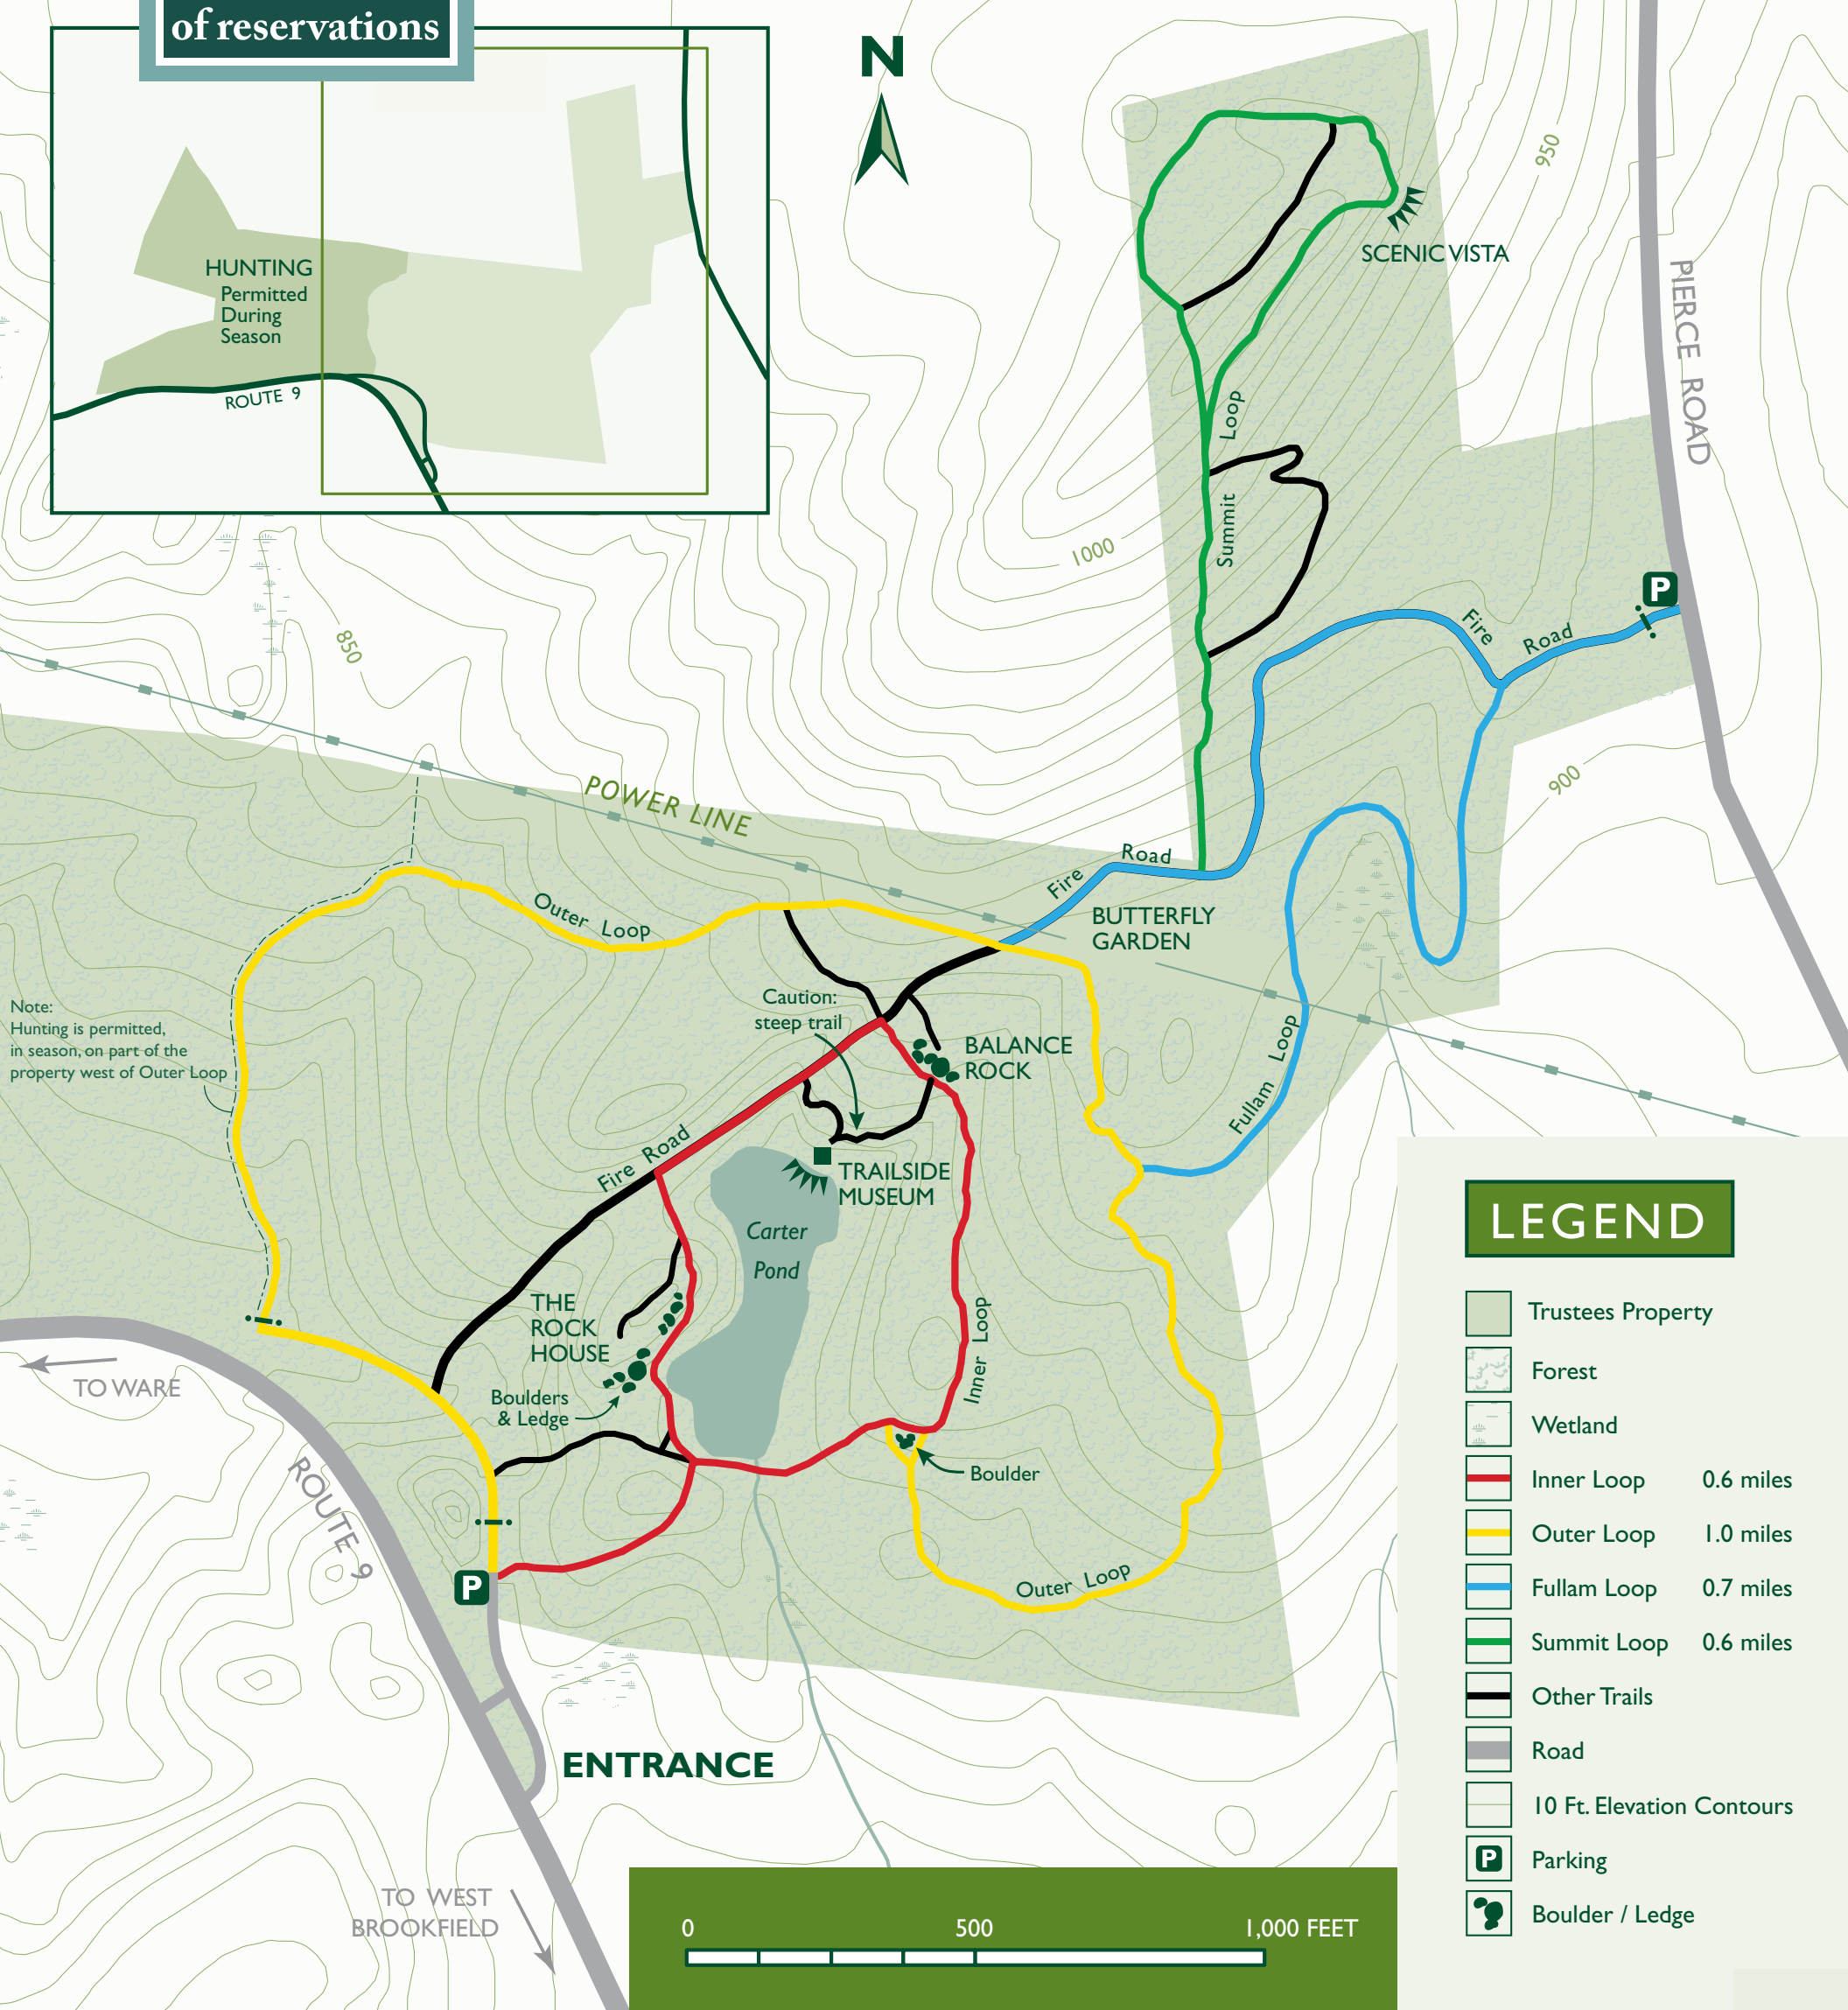

ROCK HOUSE

The Trustees of Reservations

Note: Hunting is permitted, in season, on part of the property west of Outer Loop

LEGEND

- Trustees Property
- Forest
- Wetland
- Inner Loop 0.6 miles
- Outer Loop 1.0 miles
- Fullam Loop 0.7 miles
- Summit Loop 0.6 miles
- Other Trails
- Road
- 10 Ft. Elevation Contours
- Parking
- Boulder / Ledge

TO WEST BROOKFIELD

TO WARE

ENTRANCE

ROUTE 9

PIERCE ROAD

SCENIC VISTA

1000

950

900

850

N

HUNTING Permitted During Season

ROUTE 9

POWER LINE

Outer Loop

Fire Road

Boulder

Outer Loop

Fullam Loop

Summit Loop

P

P