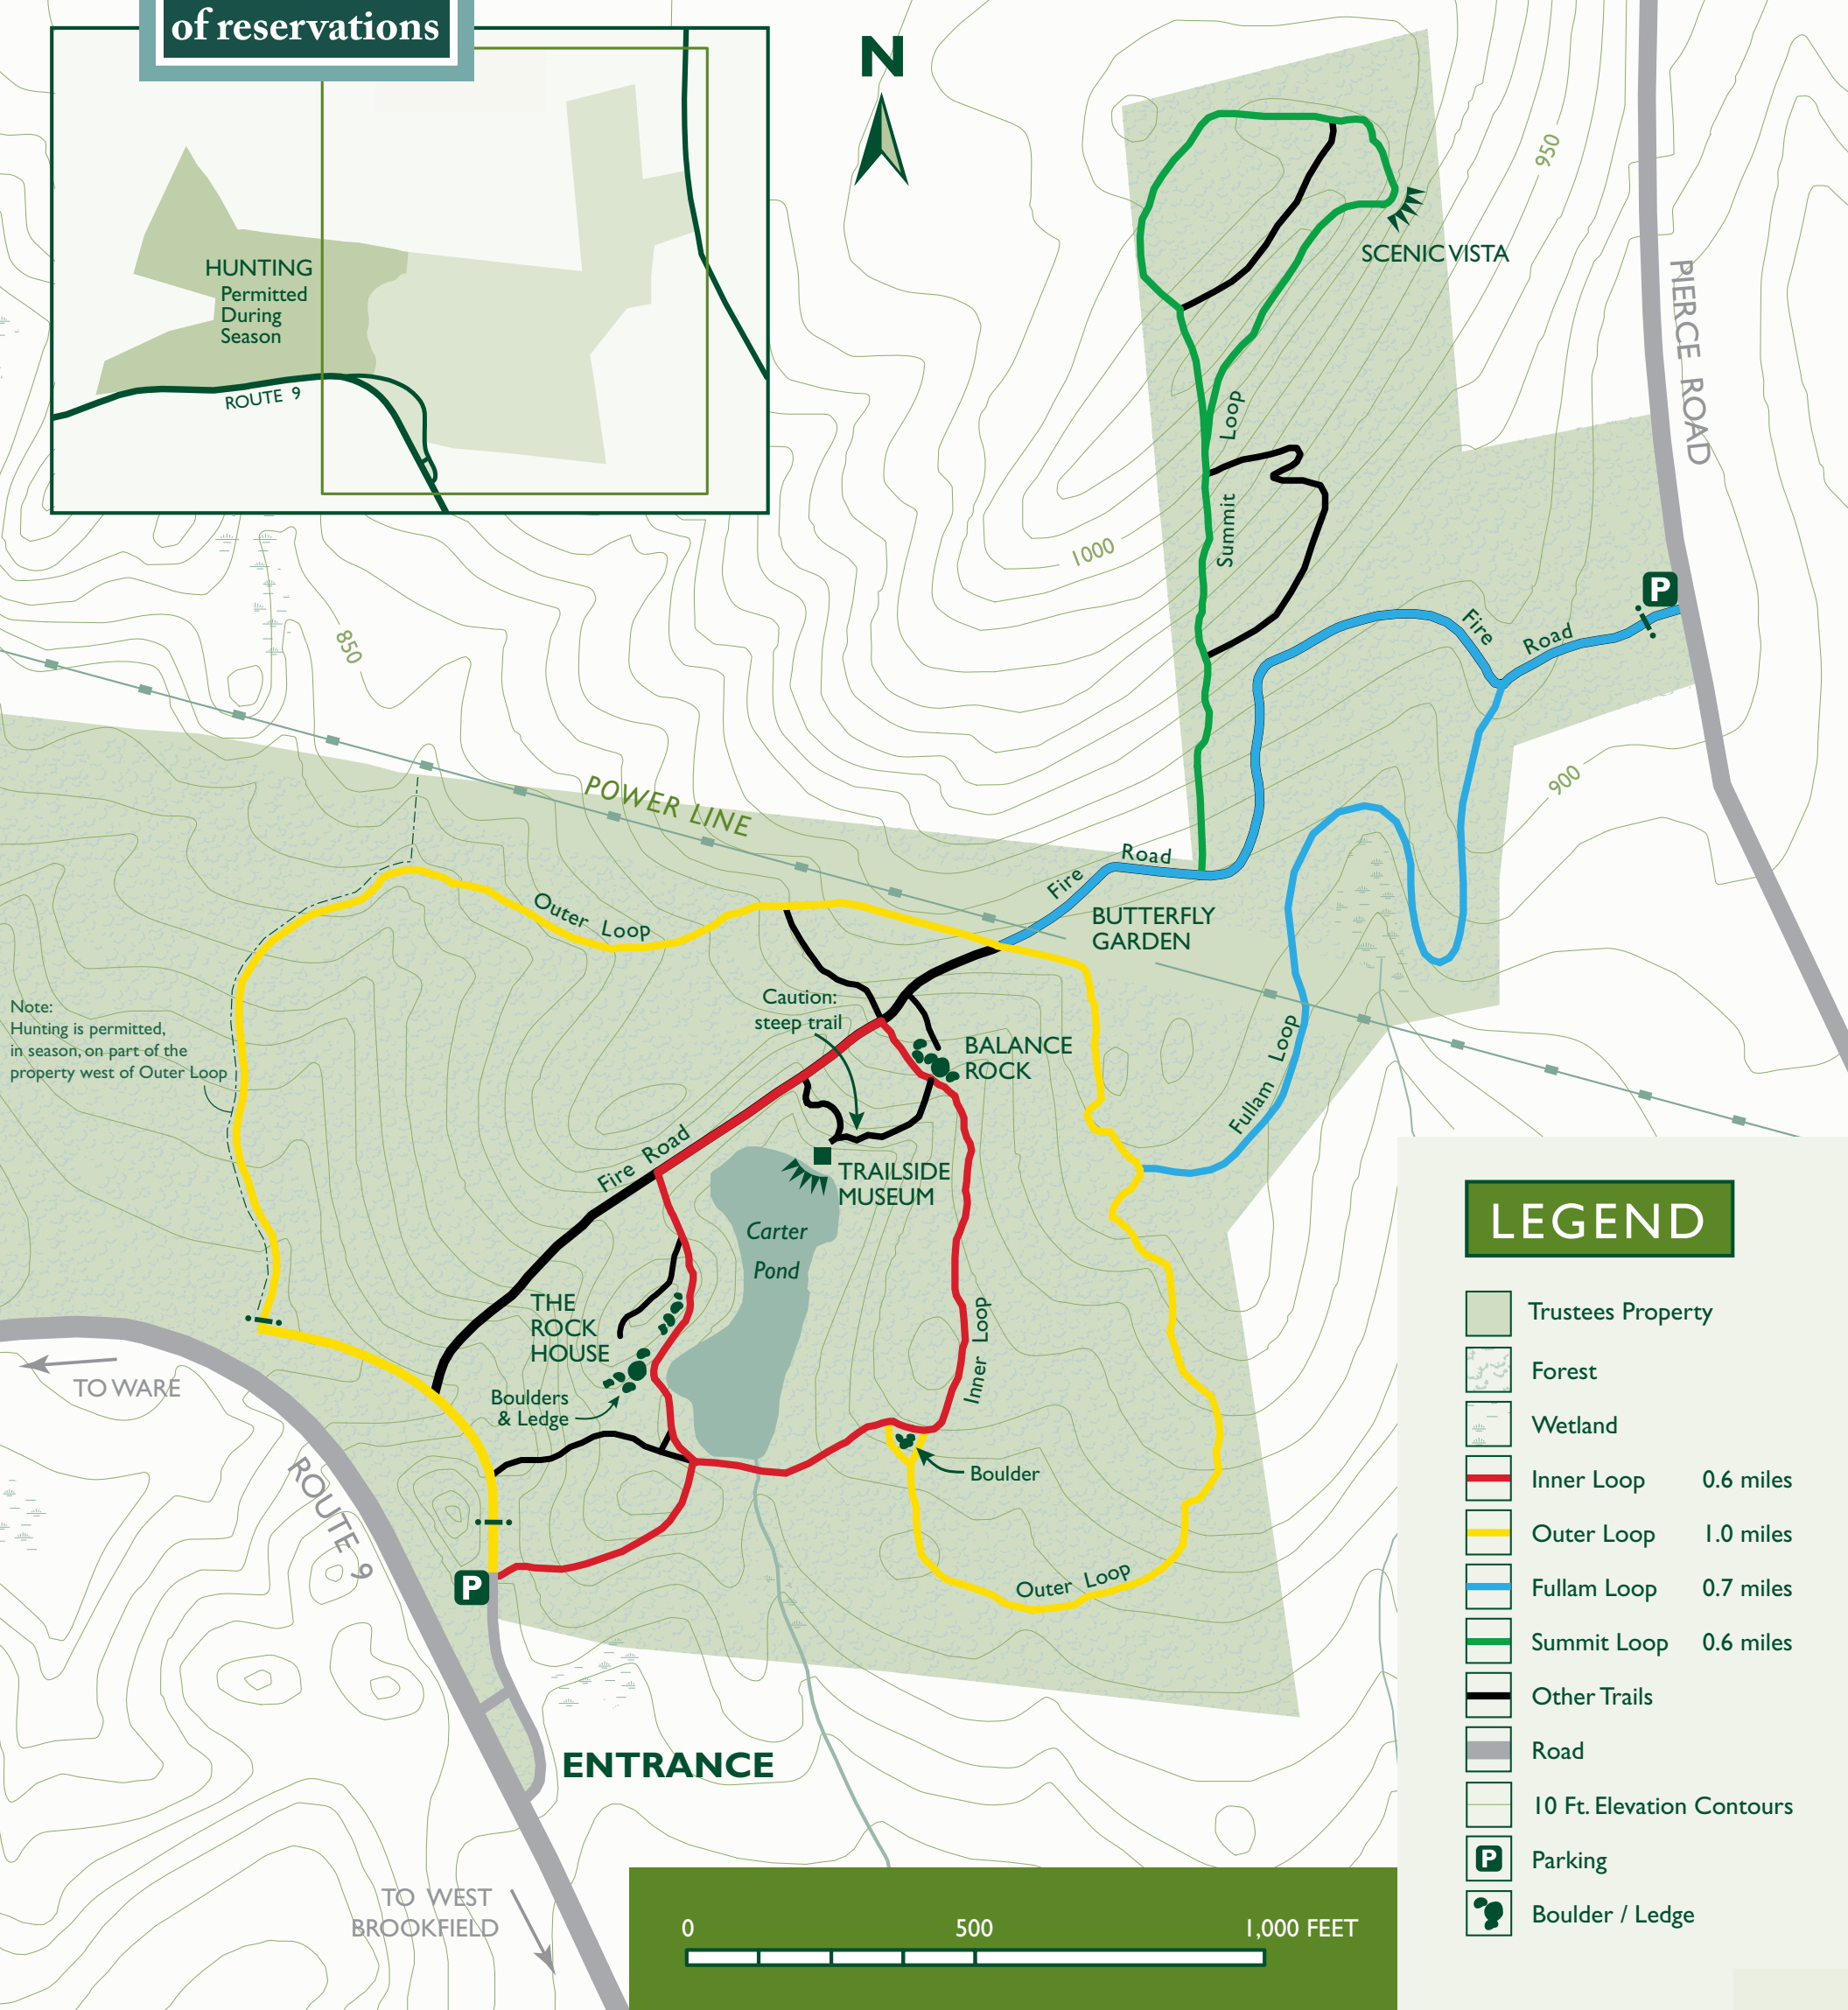

ROCK HOUSE

The Trustees of Reservations

Note: Hunting is permitted, in season, on part of the property west of Outer Loop

LEGEND

- Trustees Property
- Forest
- Wetland
- Inner Loop 0.6 miles
- Outer Loop 1.0 miles
- Fullam Loop 0.7 miles
- Summit Loop 0.6 miles
- Other Trails
- Road
- 10 Ft. Elevation Contours
- Parking
- Boulder / Ledge

Boulders & Ledge

Inner Loop

Boulder

Outer Loop

Fullam Loop

Summit Loop

TO WEST BROOKFIELD

TO WARE

PIERCE ROAD

950

1000

850

POWER LINE

Outer Loop

Fire Road

900

Boulder

Outer Loop

Fullam Loop

Summit Loop