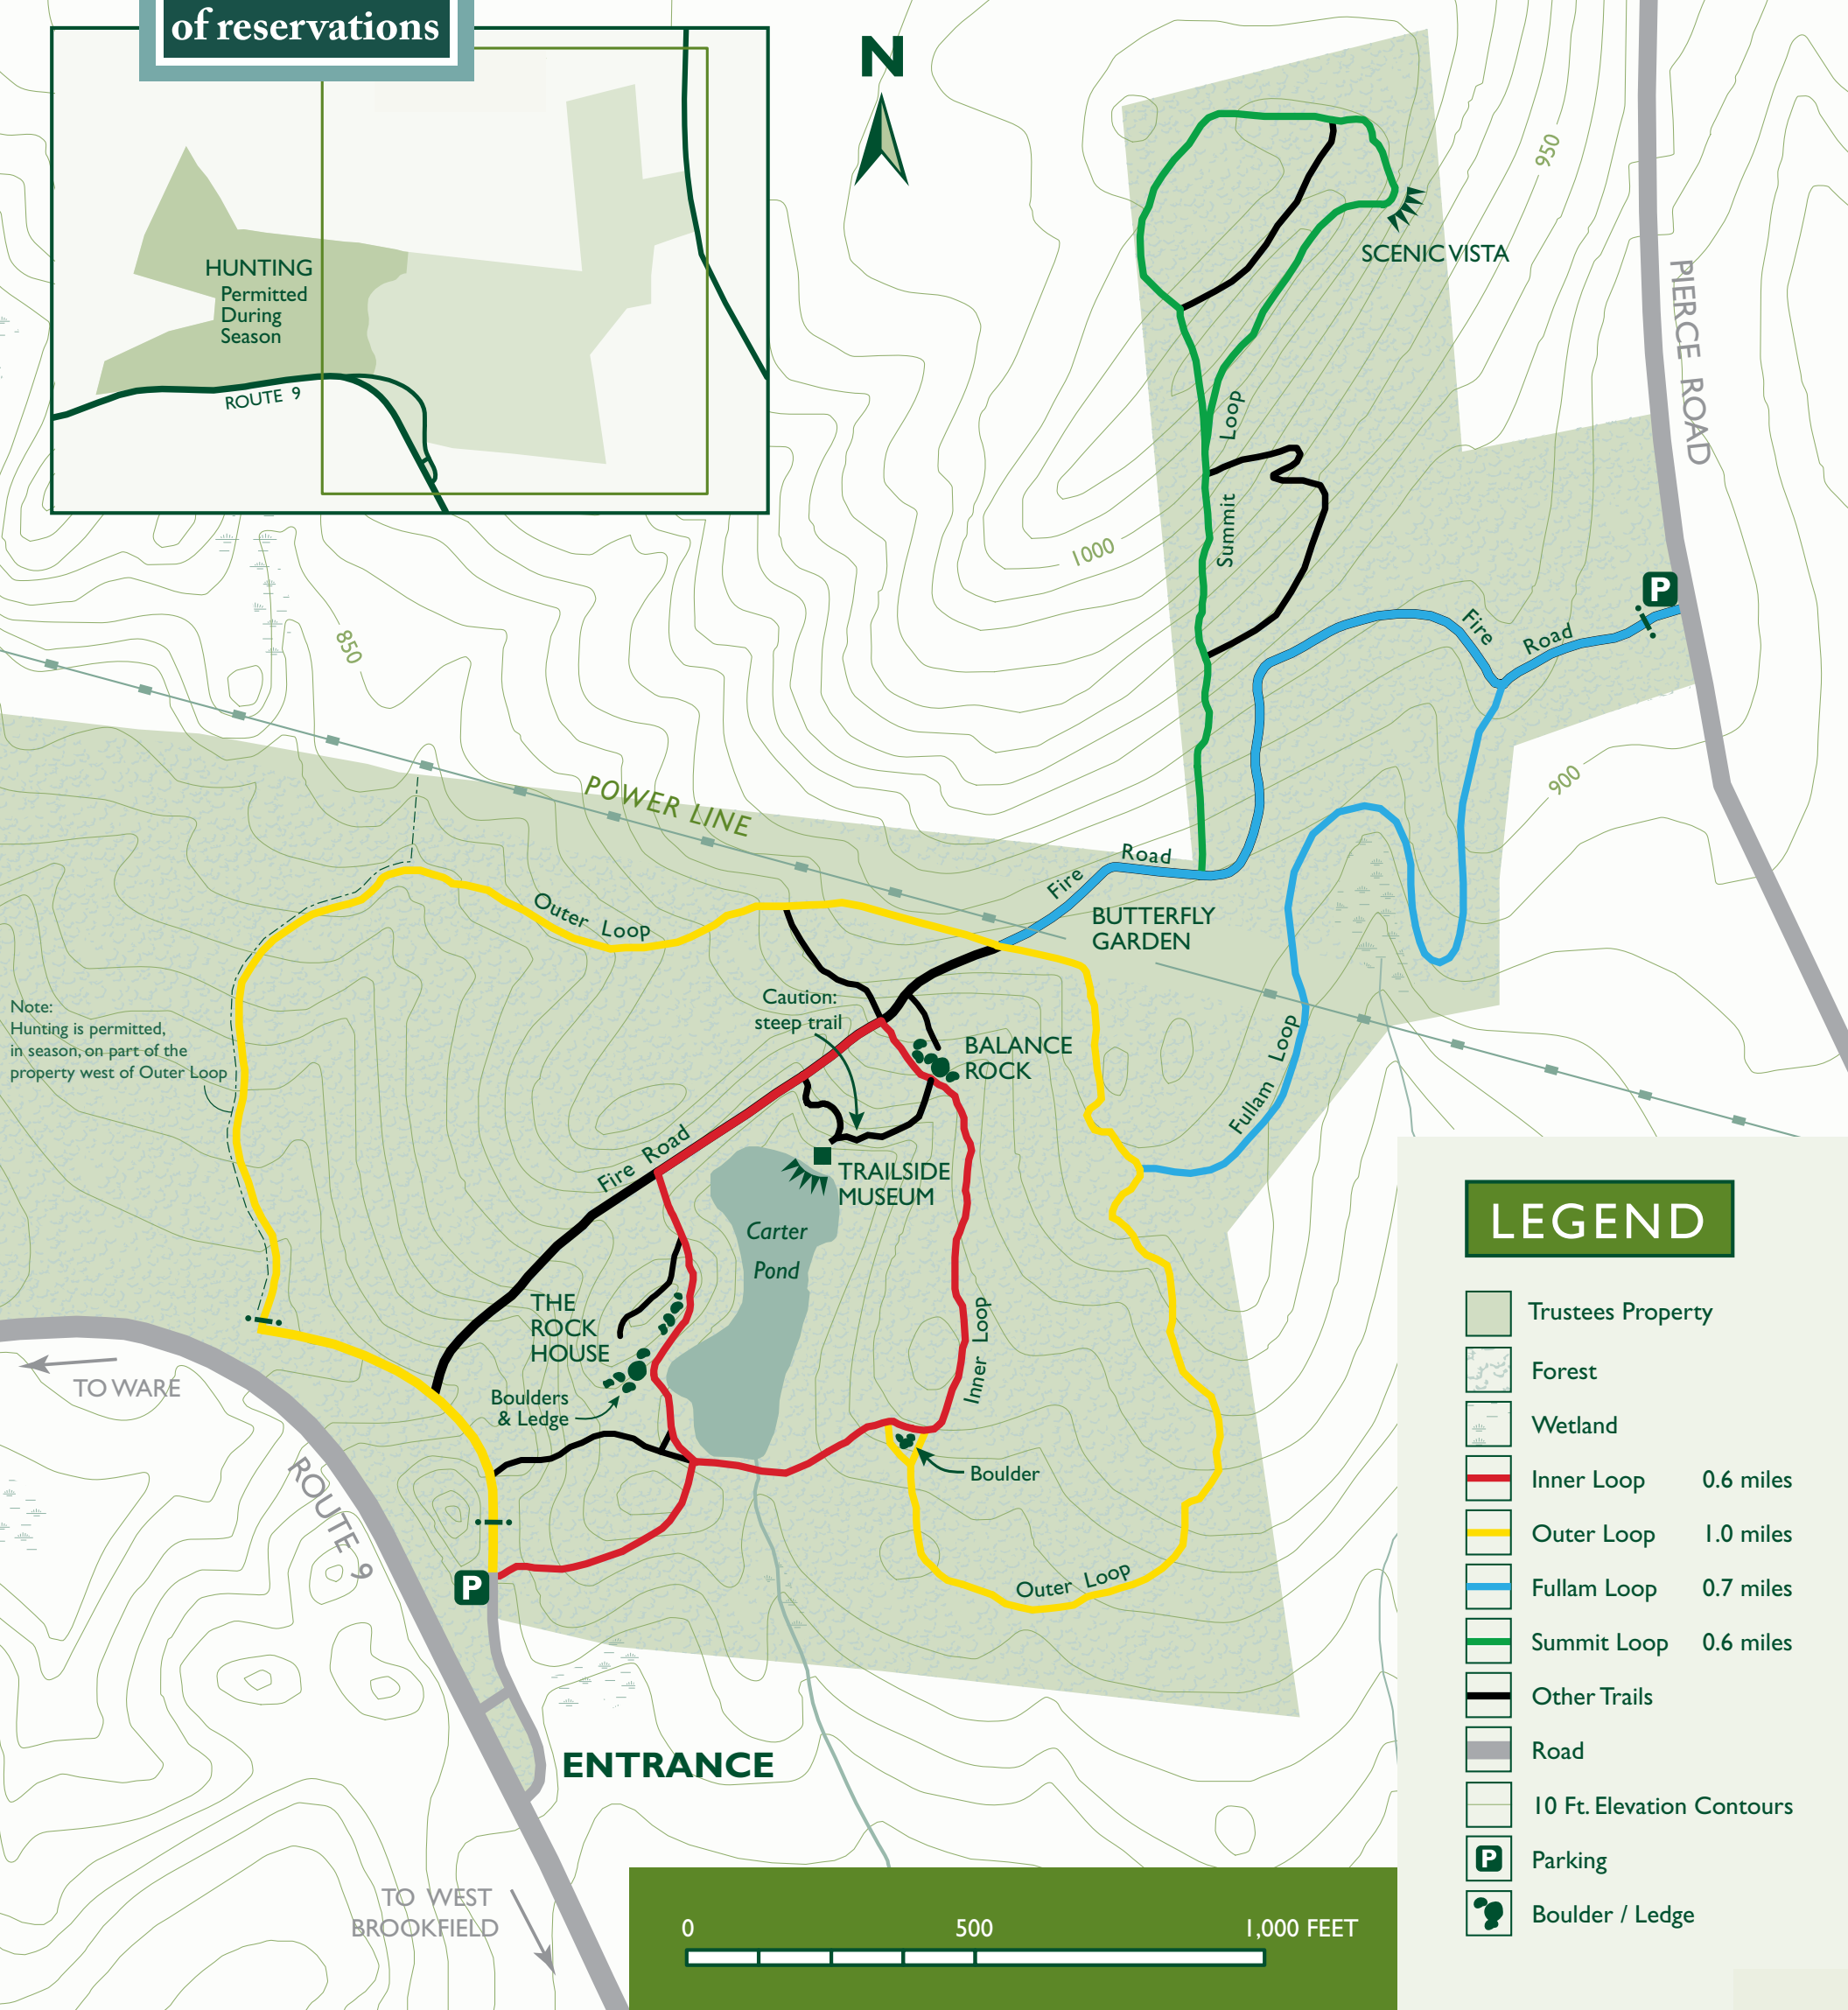

ROCK HOUSE

The Trustees of Reservations

Note: Hunting is permitted, in season, on part of the property west of Outer Loop

LEGEND

- Trustees Property
- Forest
- Wetland
- Inner Loop 0.6 miles
- Outer Loop 1.0 miles
- Fullam Loop 0.7 miles
- Summit Loop 0.6 miles
- Other Trails
- Road
- 10 Ft. Elevation Contours
- Parking
- Boulder / Ledge

TO WEST BROOKFIELD

TO WARE

ENTRANCE

P

P