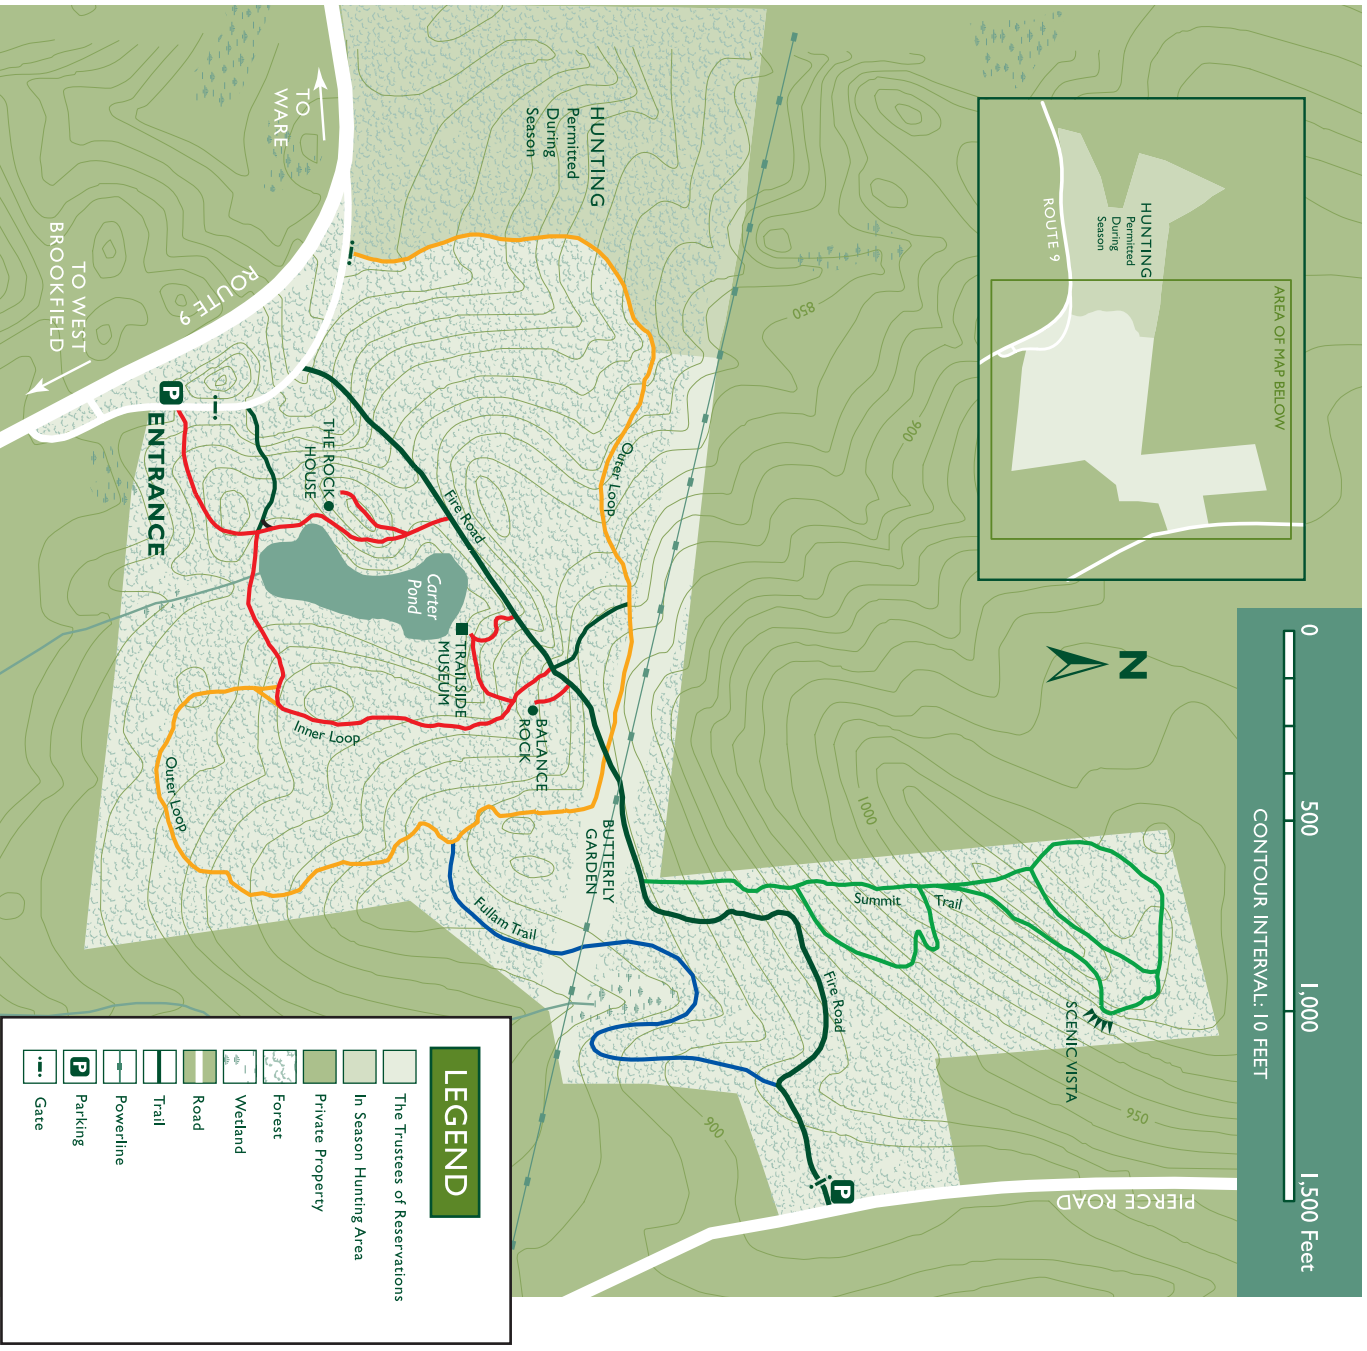

ROCK HOUSE RESERVATION (196 ACRES)

Rock House Tract: Route 9 ▪ West Brookfield, Massachusetts
 Lucy Stone Tract: Coy Hill Road ▪ West Brookfield, Massachusetts
 978.840.4446 ▪ central@tror.org ▪ www.thetrustees.org

A PROPERTY OF THE TRUSTEES OF RESERVATIONS

LEGEND	
	The Trustees of Reservations
	In Season Hunting Area
	Private Property
	Forest
	Wetland
	Road
	Trail
	Powerline
	Parking
	Gate

- 
BIRD WATCHING
- 
PICNICKING
- 
WALKING / HIKING (MODERATE)
- 
CROSS-COUNTRY SKIING / SNOWSHOEDING
- 
HORSEBACK RIDING
- 
MAP / GUIDE

This map is a product of the Geographic Information System of The Trustees of Reservations. Source data obtained from 1:25,000 scale USGS topographic maps, field surveys, Global Positioning System (GPS), and the Massachusetts Executive Office of Environmental Affairs, MassGIS. Boundary lines and trail locations are approximate. May 2007.