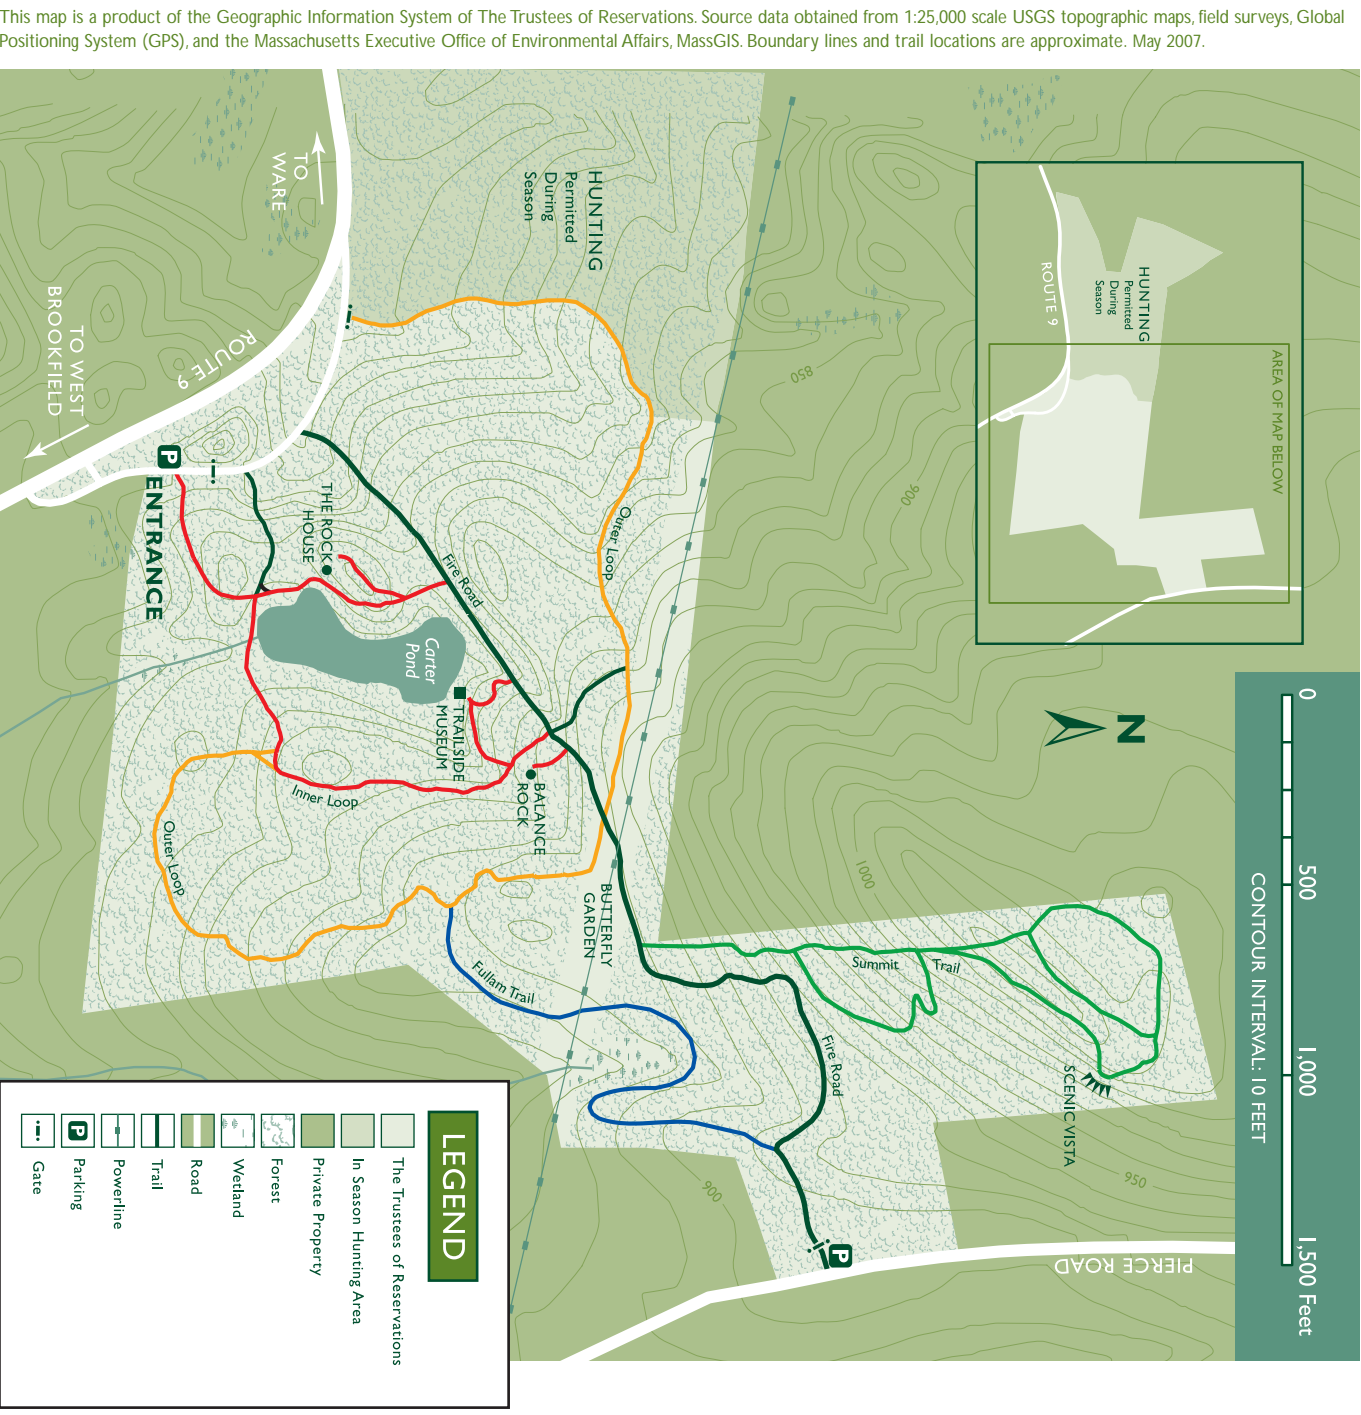

ROCK HOUSE RESERVATION (196 ACRES)

Rock House Tract: Route 9 ▪ West Brookfield, Massachusetts
 Lucy Stone Tract: Coy Hill Road ▪ West Brookfield, Massachusetts
 978.840.4446 ▪ central@tror.org ▪ www.thetrustees.org

A PROPERTY OF THE TRUSTEES OF RESERVATIONS

This map is a product of the Geographic Information System of The Trustees of Reservations. Source data obtained from 1:25,000 scale USGS topographic maps, field surveys, Global Positioning System (GPS), and the Massachusetts Executive Office of Environmental Affairs, MassGIS. Boundary lines and trail locations are approximate. May 2007.