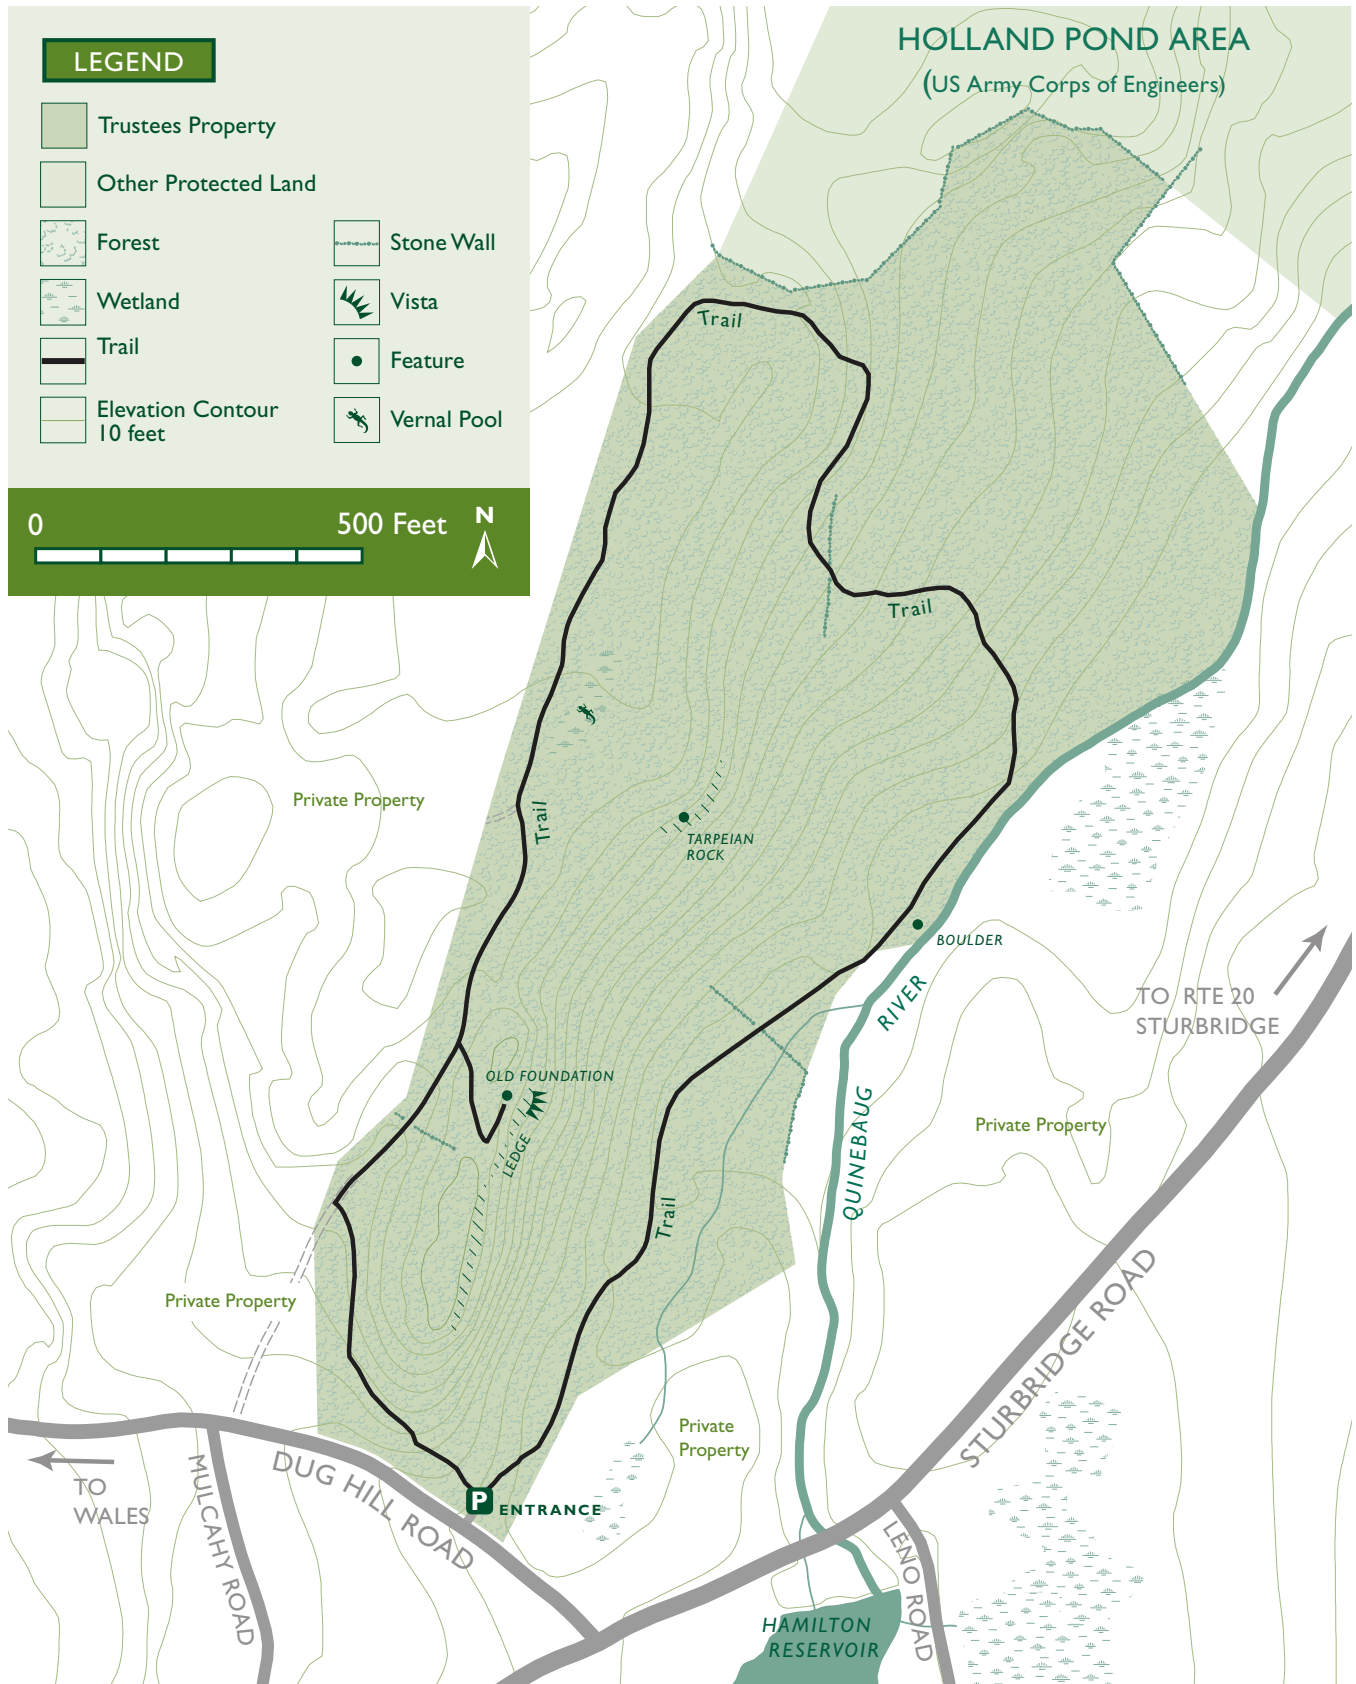

QUINEBAUG WOODS (36 ACRES)

Dug Hill Road ▪ Holland, Massachusetts

413.532.1631 ▪ central@ttor.org ▪ www.thetrustees.org

This map is a product of The Trustees of Reservations. Source data obtained from 1:25,000 scale USGS topographic maps, field surveys, GPS data collection, and MassGIS. Boundary lines and trail locations are approximate. Any reproduction for other than personal use is by permission only. September 2012.