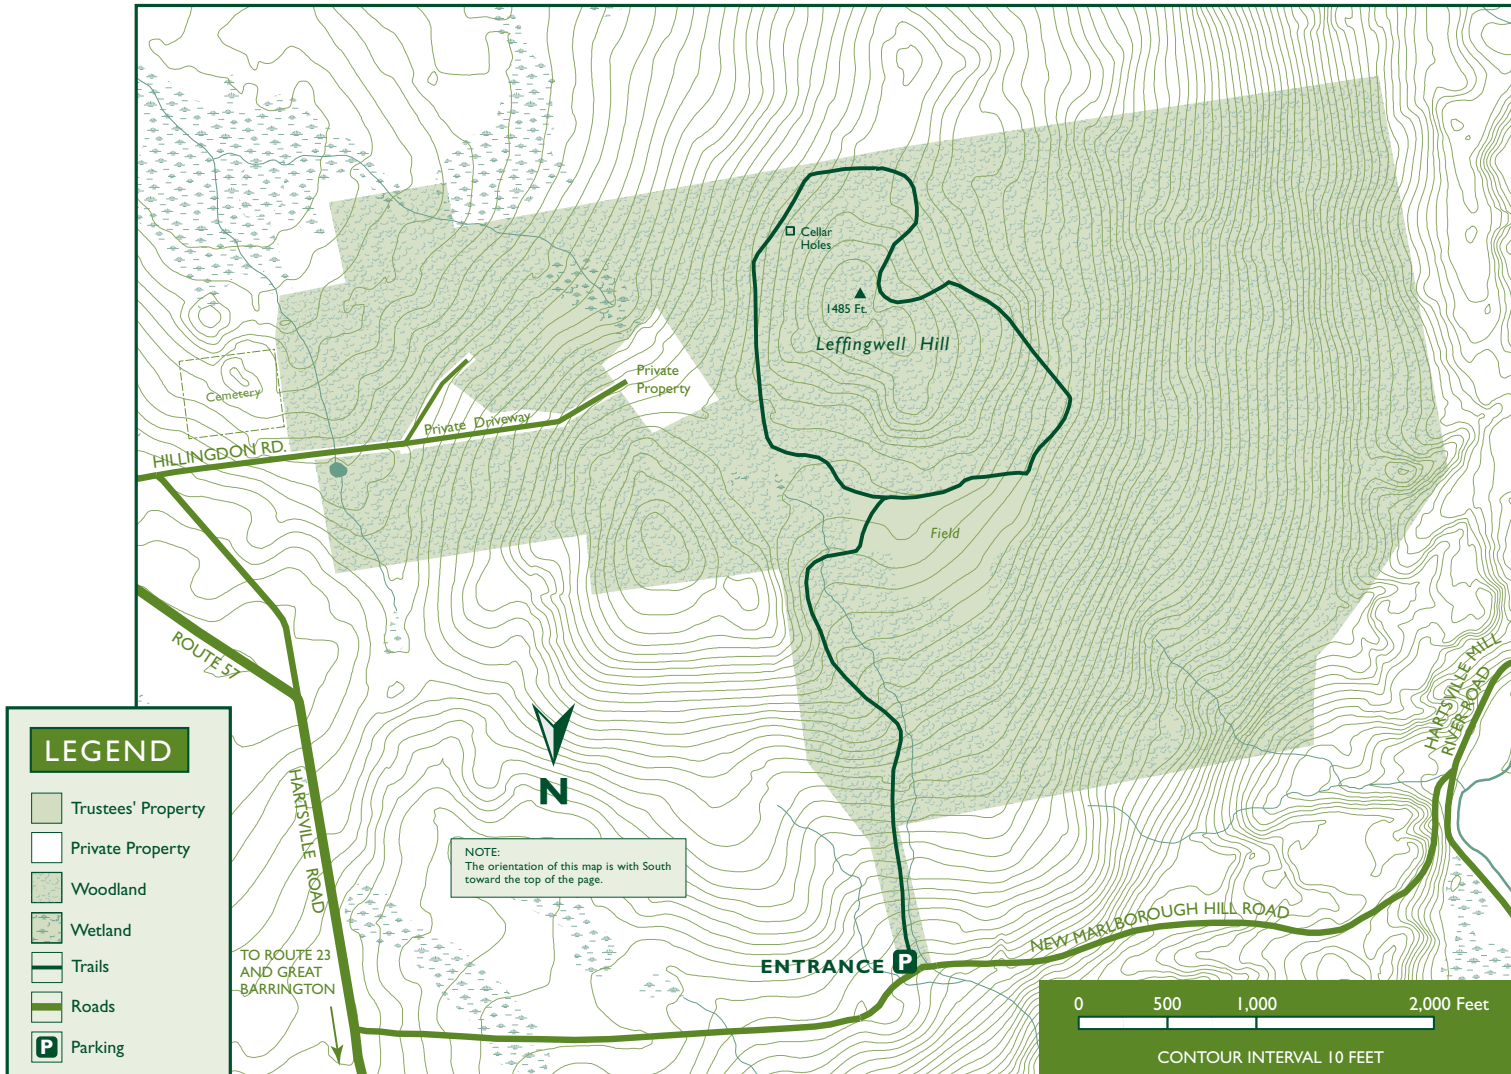

QUESTING (438 ACRES)

New Marlborough Hill Road ▪ New Marlborough, Massachusetts
413.298.3239 ▪ westregion@ttor.org ▪ www.thetrustees.org

A PROPERTY OF THE TRUSTEES OF RESERVATIONS

BIRD WATCHING

PICNICKING

WALKING / HIKING
(MODERATE)

CROSS-COUNTRY
SKIING

HUNTING

MOUNTAIN BIKING
NOT PERMITTED

This map is a product of the Geographic Information System of The Trustees of Reservations. Source data obtained from 1:25,000 scale USGS topographic maps, field surveys, Global Positioning System (GPS), and the Massachusetts Executive Office of Environmental Affairs, MassGIS. Boundary lines and trail locations are approximate. August 2010.