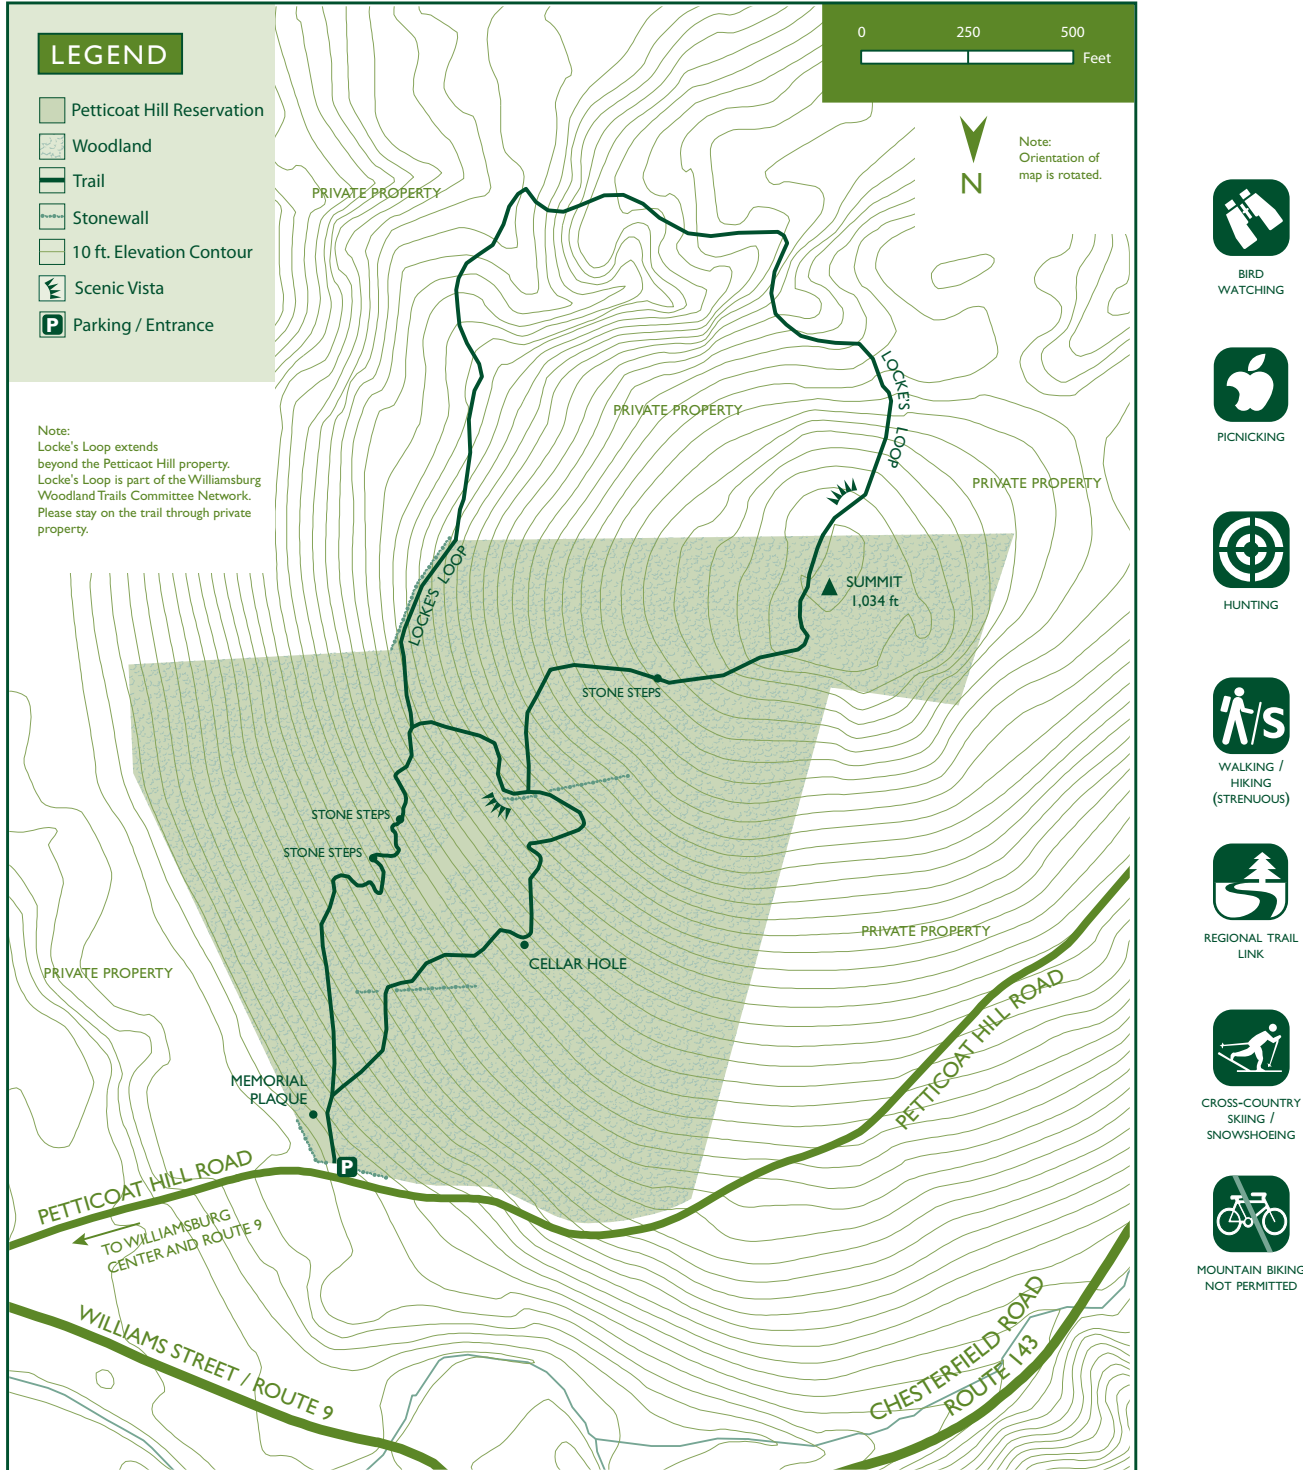

# PETTICOAT HILL (60 ACRES)

Petticoat Hill Road ▪ Williamsburg, Massachusetts  
 413.532.1631 ▪ pvregion@ttor.org ▪ www.thetrustees.org  
 PROPERTY OF THE TRUSTEES OF RESERVATIONS

This map is a product of the Geographic Information System of The Trustees of Reservations. Source data obtained from 1:25,000 scale USGS topographic maps, field surveys, Global Positioning System (GPS), and the Massachusetts Executive Office of Environmental Affairs, MassGIS. Boundary lines and trail locations are approximate. August 2010.