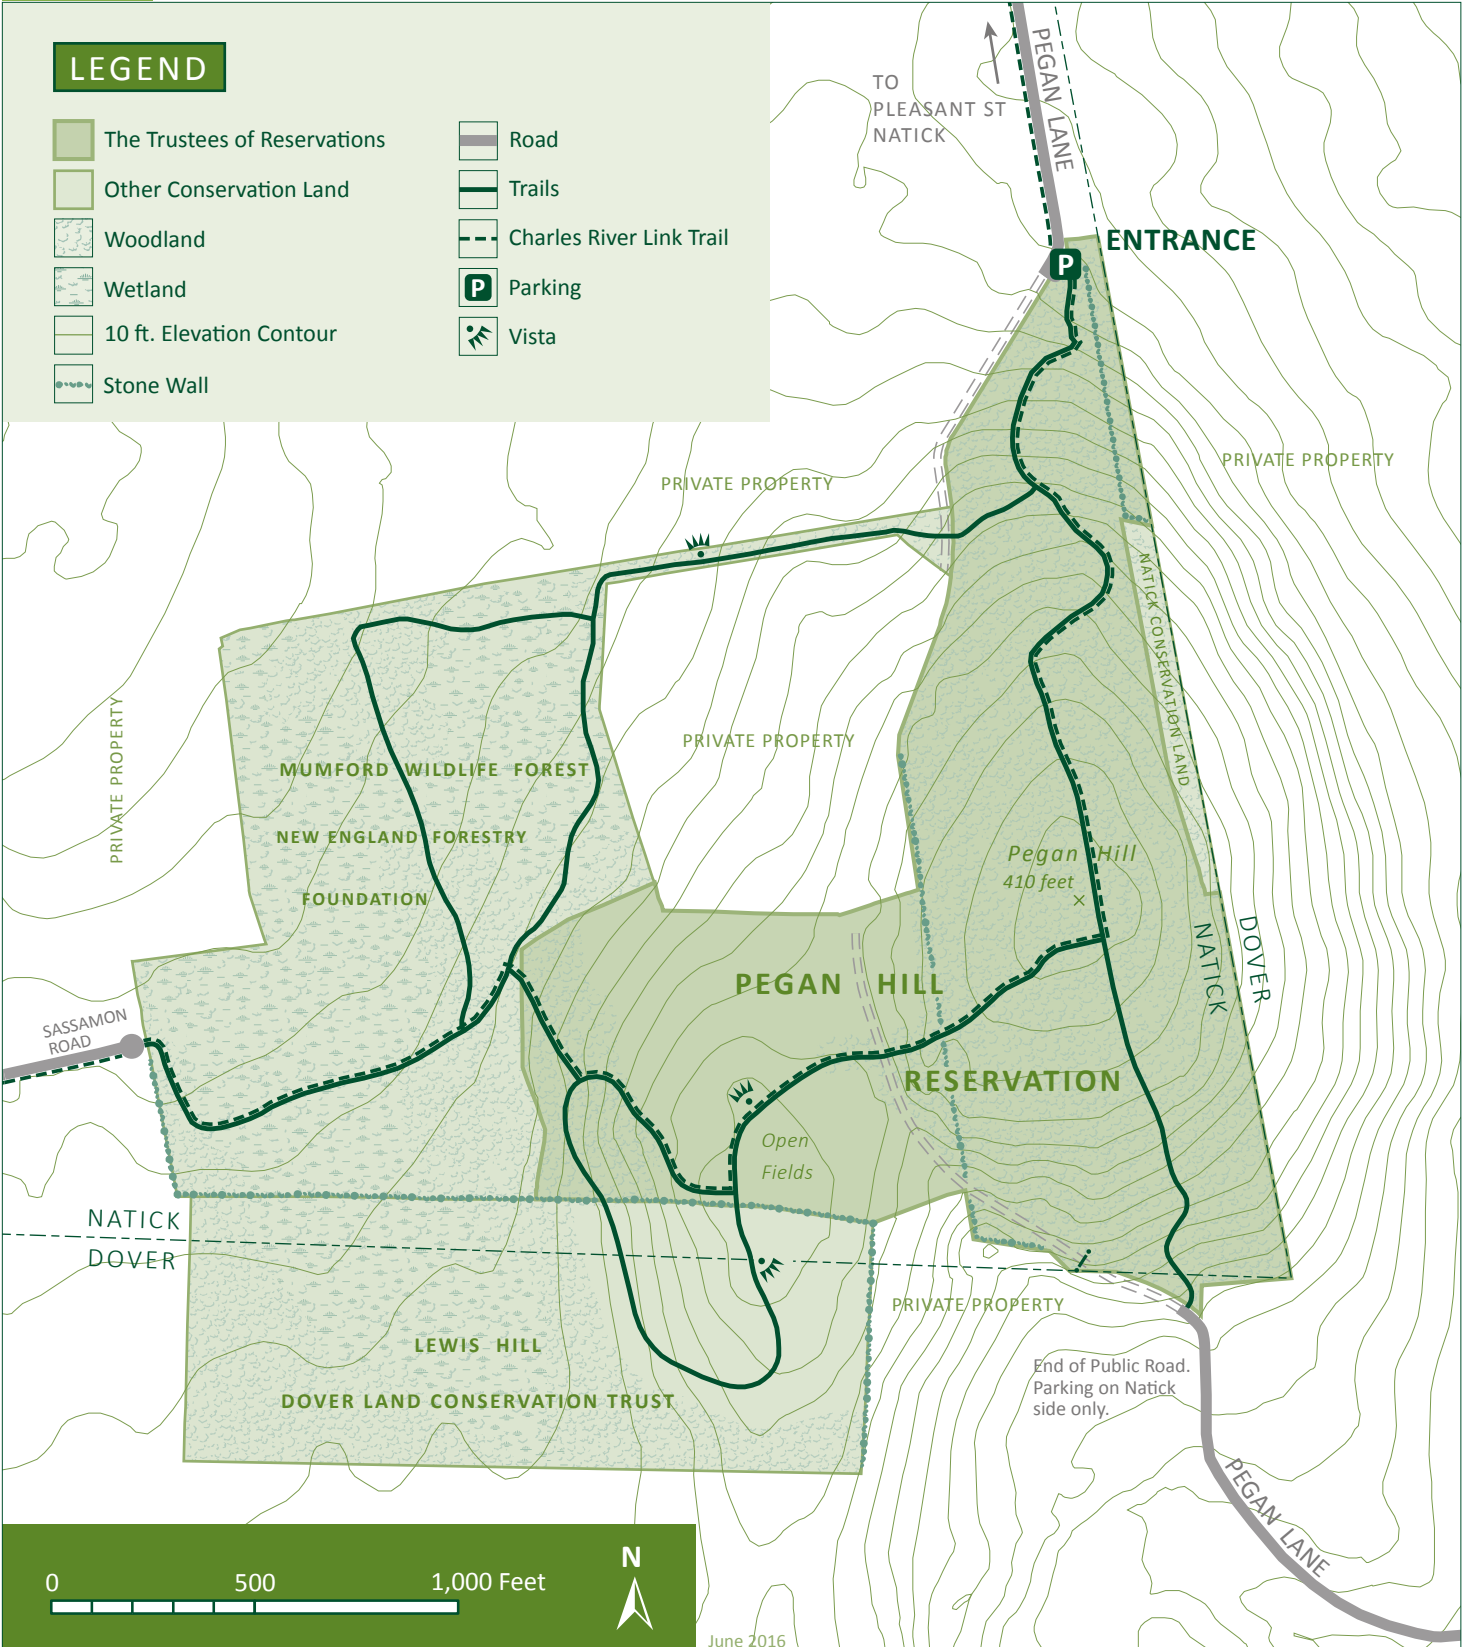

Pegan Hill (48 acres) and adjacent conservation lands

Pegan Lane ▪ Natick, Massachusetts

508.785.0339 ▪ charlesrivervalley@thetrustees.org ▪ www.thetrustees.org

Source data obtained from USGS topographic maps, field surveys, Global Positioning System (GPS), and data provided by MassGIS. Boundary lines and trail locations are approximate. This map is a product of the Geographic Information System of The Trustees of Reservations, June 2016.