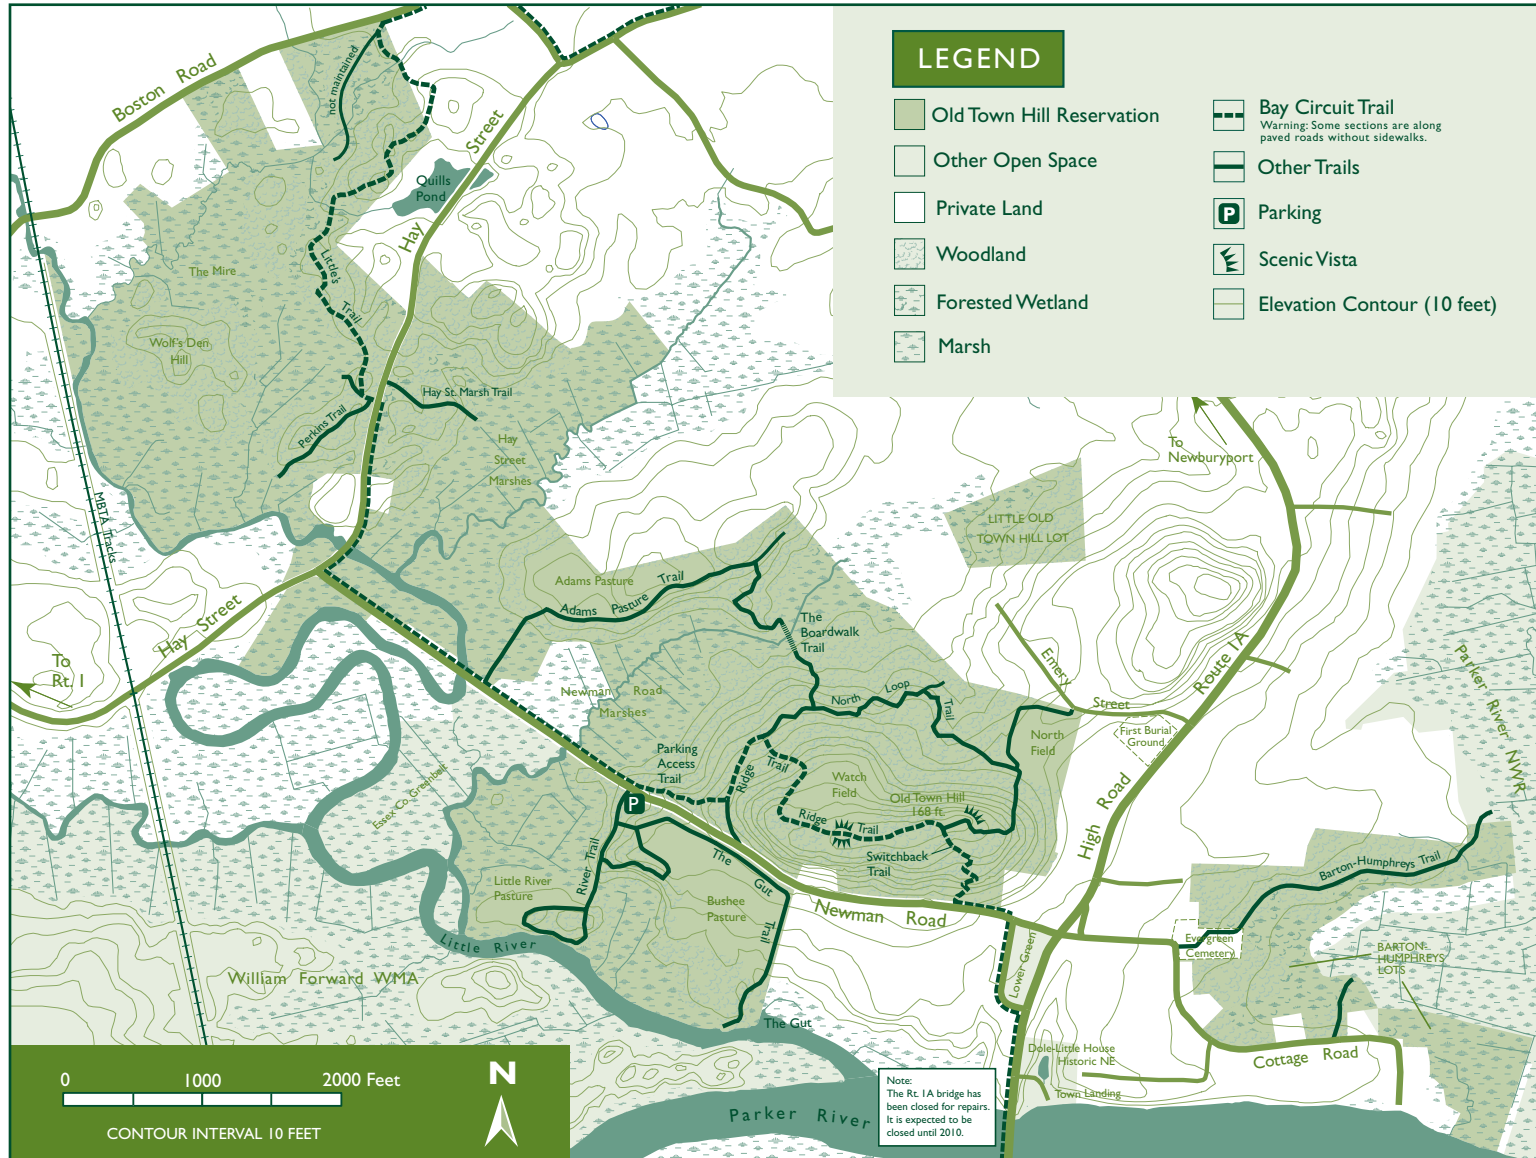

# OLD TOWN HILL (531 ACRES)

Newman Road ■ Newbury, Massachusetts

tel 978.356.4351 ■ neregion@ttor.org ■ www.thetrustees.org

A PROPERTY OF THE TRUSTEES OF RESERVATIONS

REGIONAL TRAIL LINK

CANOEING / KAYAKING

MOUNTAIN BIKING NOT PERMITTED

WALKING / HIKING (MODERATE)

PICNICKING

BIRD WATCHING

MAP / GUIDE

FISHING

CROSS-COUNTRY SKIING / SNOWSHOEING

This map is a product of the Geographic Information System of The Trustees of Reservations. Source data obtained from 1:25,000 scale USGS topographic maps, field surveys, Global Positioning System (GPS), and the Massachusetts Executive Office of Environmental Affairs, MassGIS. Boundary lines and trail locations are approximate. June 2008.