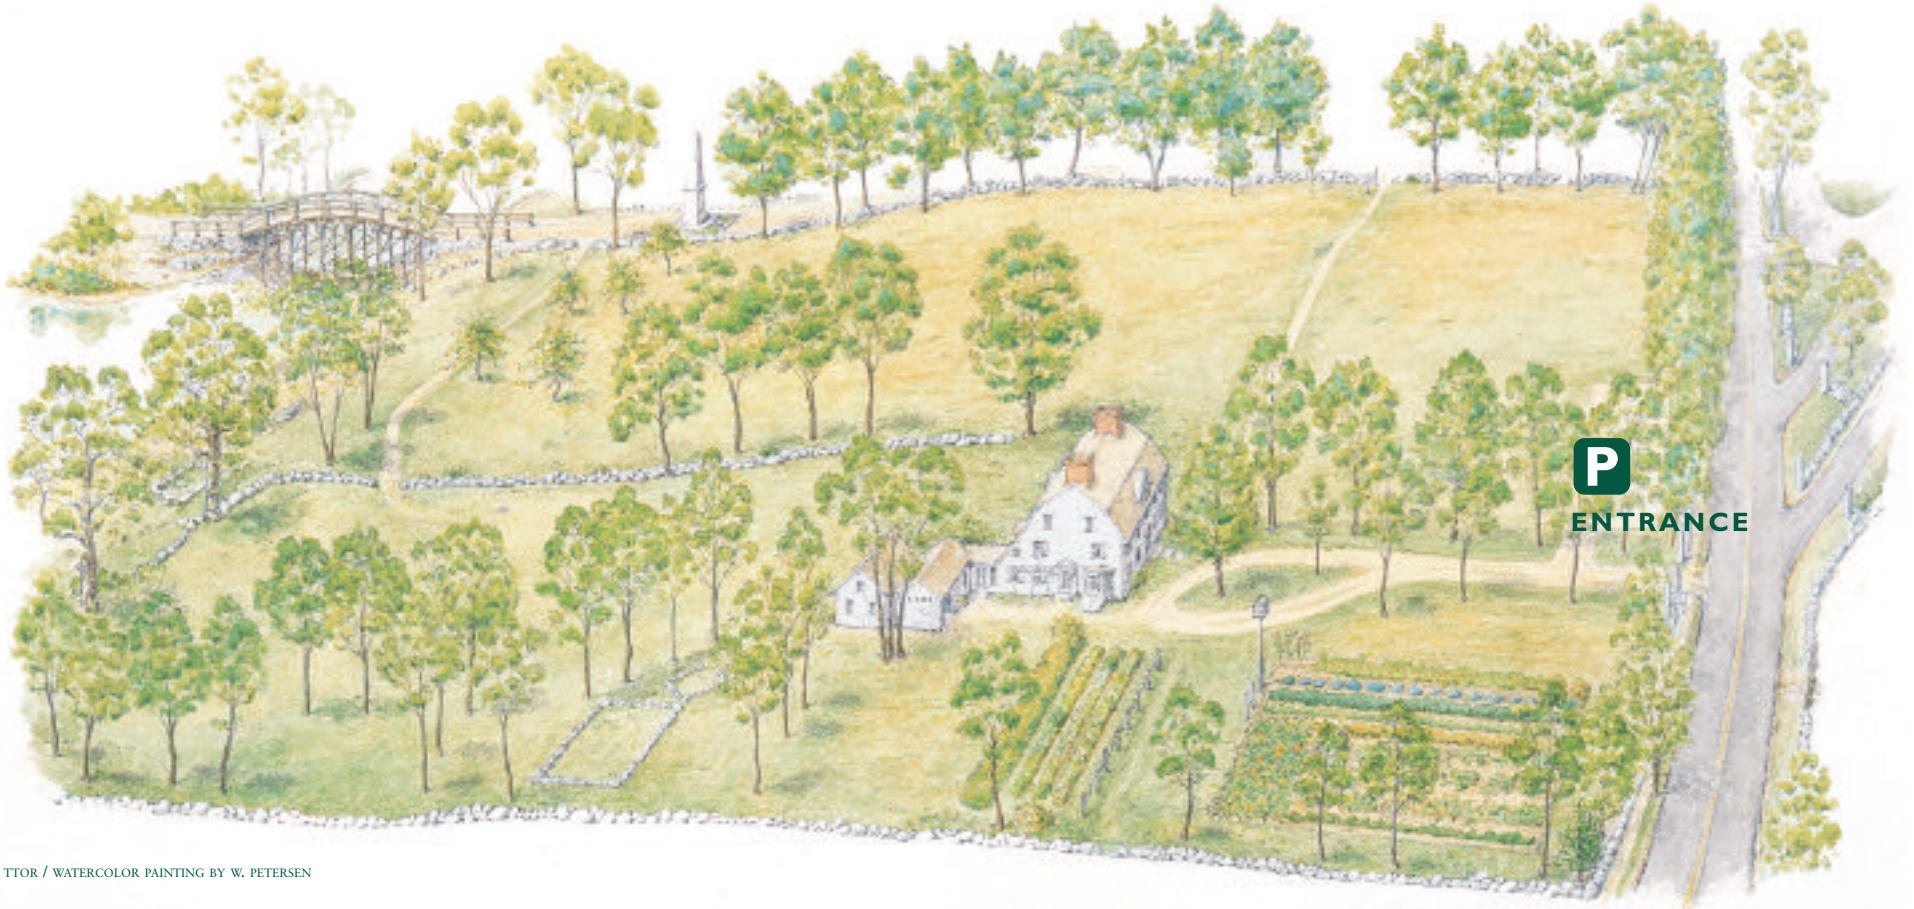

# THE OLD MANSE (9 ACRES)

269 Monument Street ▪ Concord, Massachusetts

978.369.3909 ▪ [oldmanse@ttr.org](mailto:oldmanse@ttr.org) ▪ [www.thetrustees.org](http://www.thetrustees.org)

A PROPERTY OF THE TRUSTEES OF RESERVATIONS

© TTR / WATERCOLOR PAINTING BY W. PETERSEN

REGIONAL TRAIL  
LINK

GUIDED TOURS

CANOING /  
KAYAKING

MAP / GUIDE

GARDENS

HISTORICAL HOUSE /  
STRUCTURE

MOUNTAIN BIKING  
NOT PERMITTED

BIRD WATCHING

PICNICKING

WALKING / HIKING  
(EASY)

CROSS-COUNTRY  
SKIING /  
SNOWSHOEING