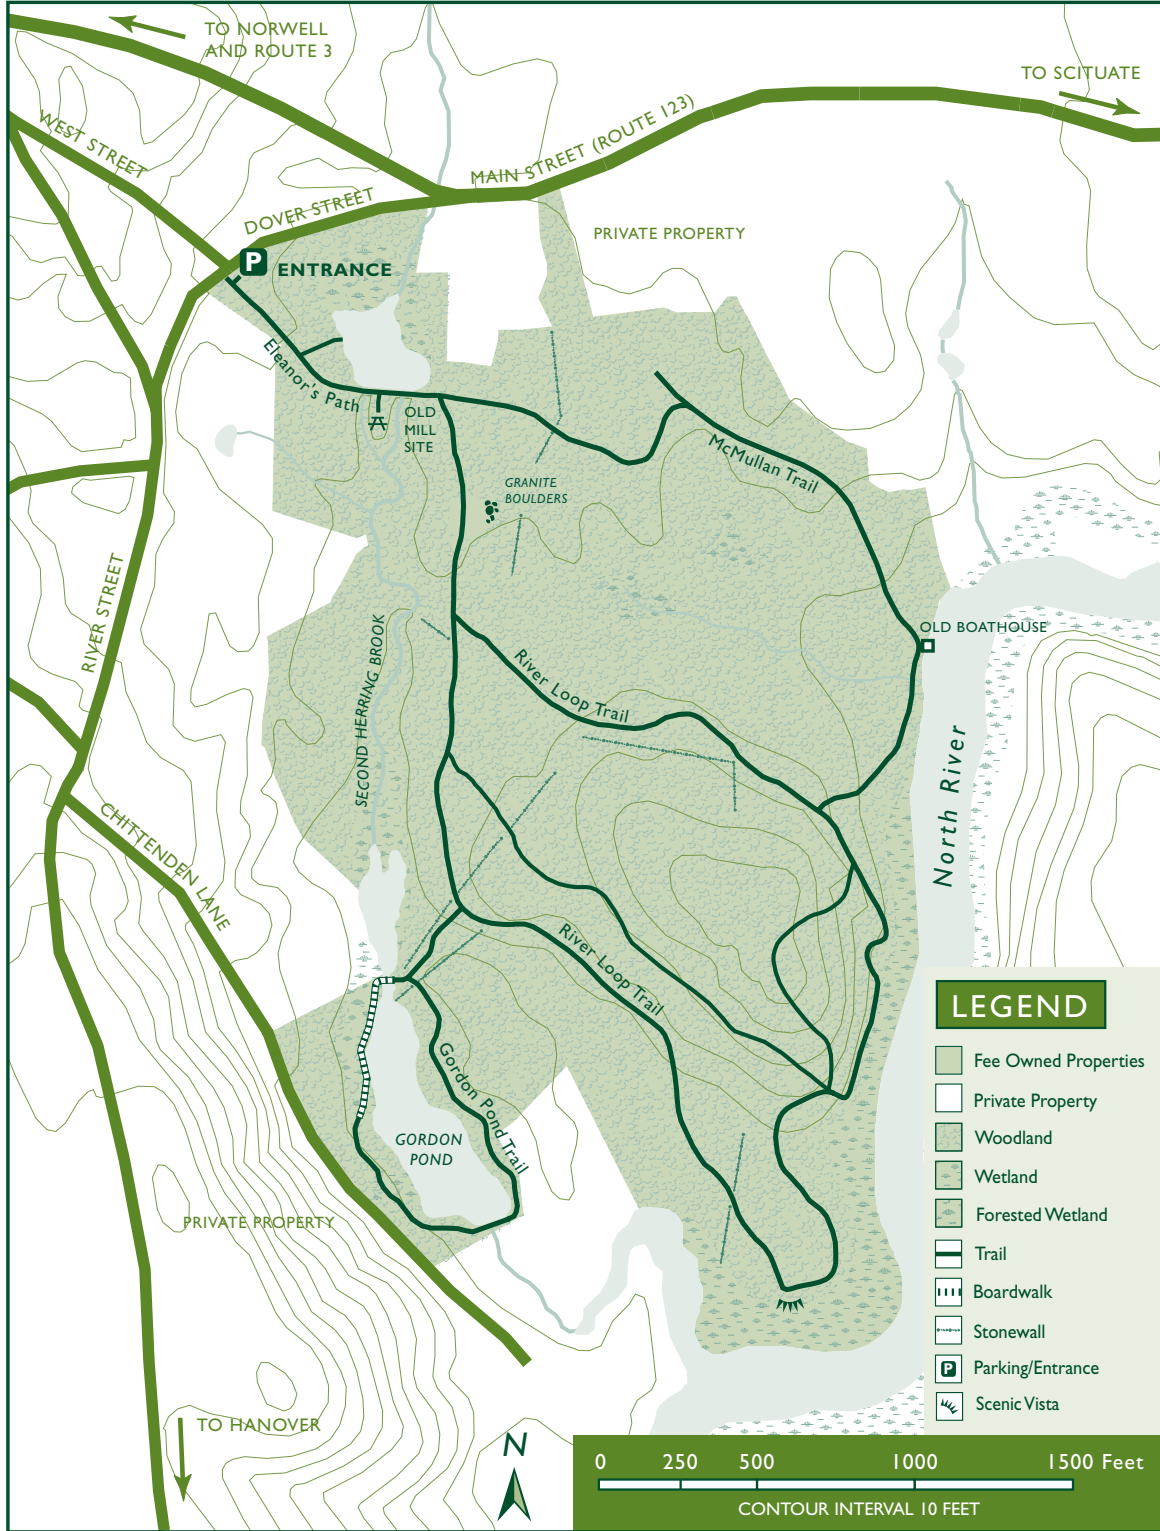

NORRIS RESERVATION (129 ACRES)

Dover Street ▪ Norwell, Massachusetts

781.740.7233 ▪ greaterboston@ttor.org ▪ www.thetrustees.org

PROPERTY OF THE TRUSTEES OF RESERVATIONS

This map is a product of the Geographic Information System of The Trustees of Reservations. Source data obtained from 1:25,000 scale USGS topographic maps, field surveys, Global Positioning System (GPS), and the Massachusetts Executive Office of Environmental Affairs, MassGIS. Boundary lines and trail locations are approximate. August 2010.