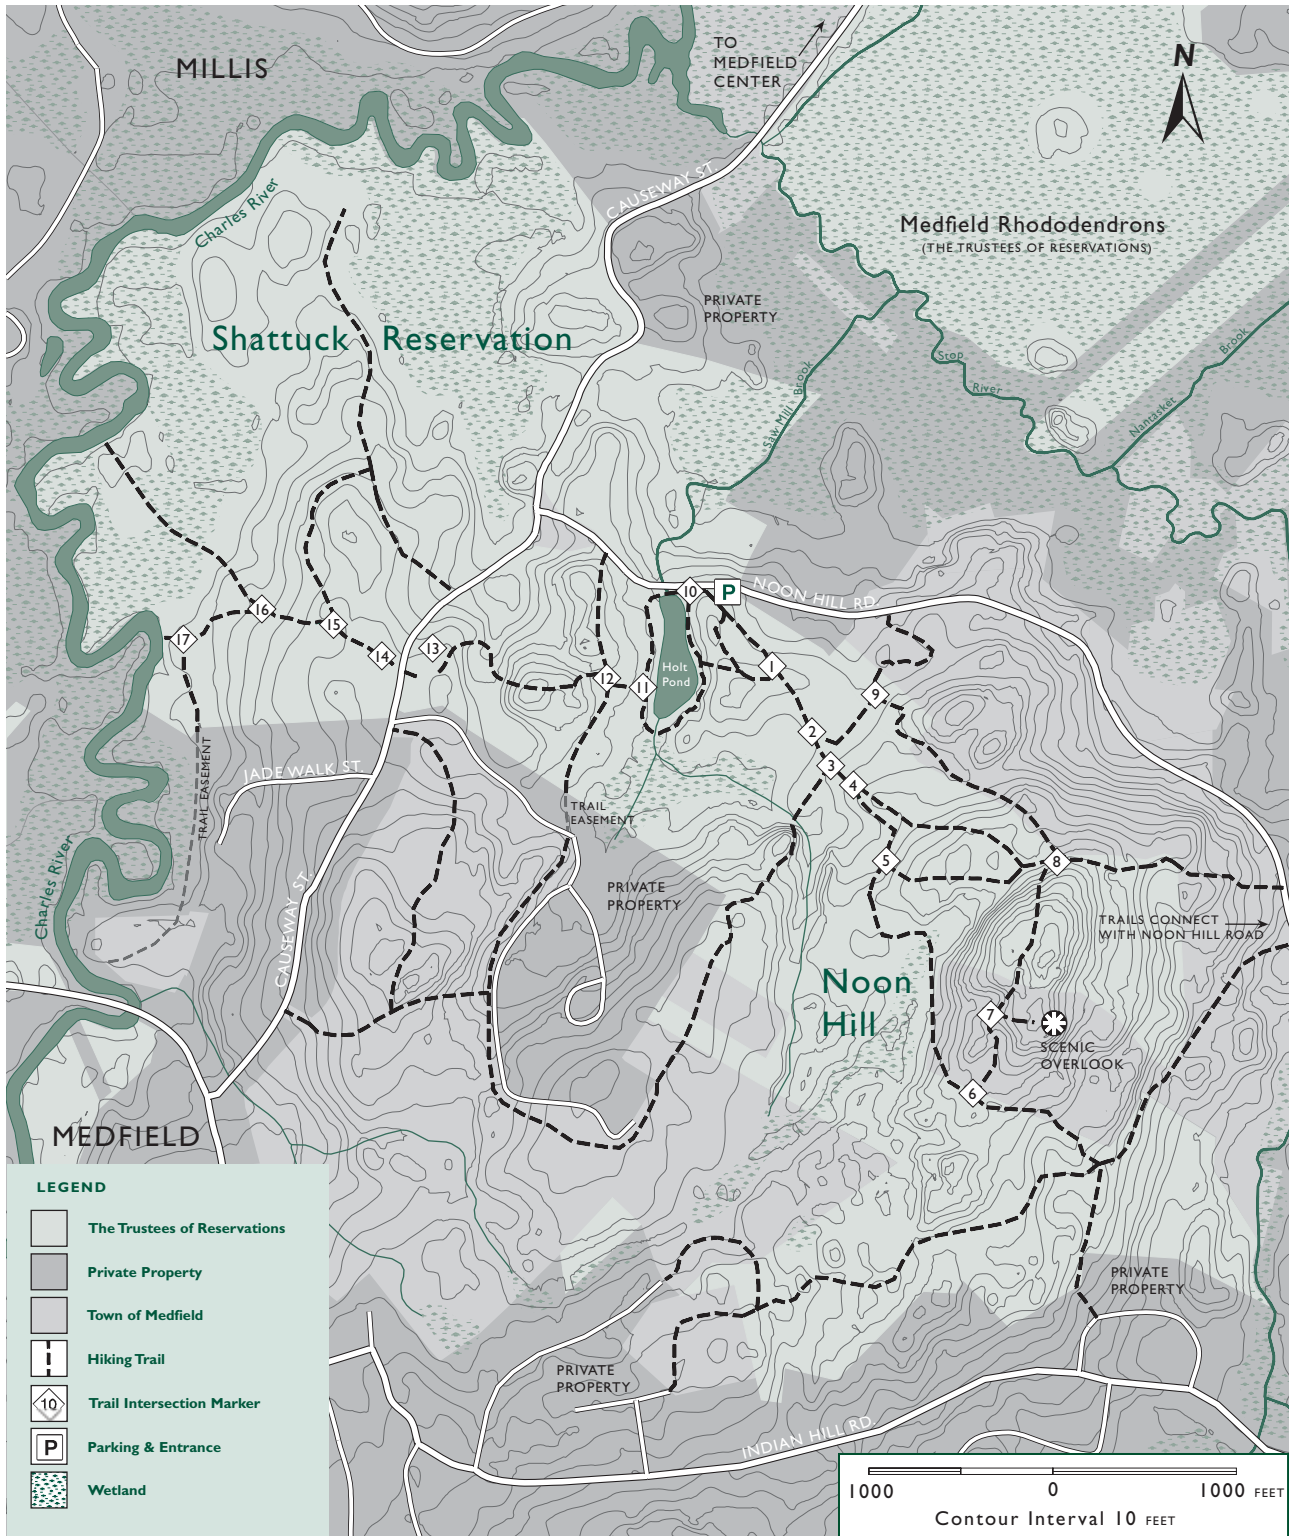

NOON HILL (204 ACRES)

Noon Hill Road ▪ Medfield, Massachusetts

781.784.0567 ▪ seregion@ttor.org ▪ www.thetrustees.org

A PROPERTY OF THE TRUSTEES OF RESERVATIONS

This map is a product of the Geographic Information System of The Trustees of Reservations. Source data obtained from 1:25,000 scale USGS topographic maps, field surveys, Global Positioning System (GPS), and the Massachusetts Executive Office of Environmental Affairs, MassGIS. Boundary lines and trail locations are approximate. October 2006.

REGIONAL TRAIL LINK

MAP / GUIDE

WALKING / HIKING (MODERATE)

PICNICKING

X-COUNTRY SKIING / SNOWSHOEING

BIRD WATCHING

FISHING

HORSEBACK RIDING