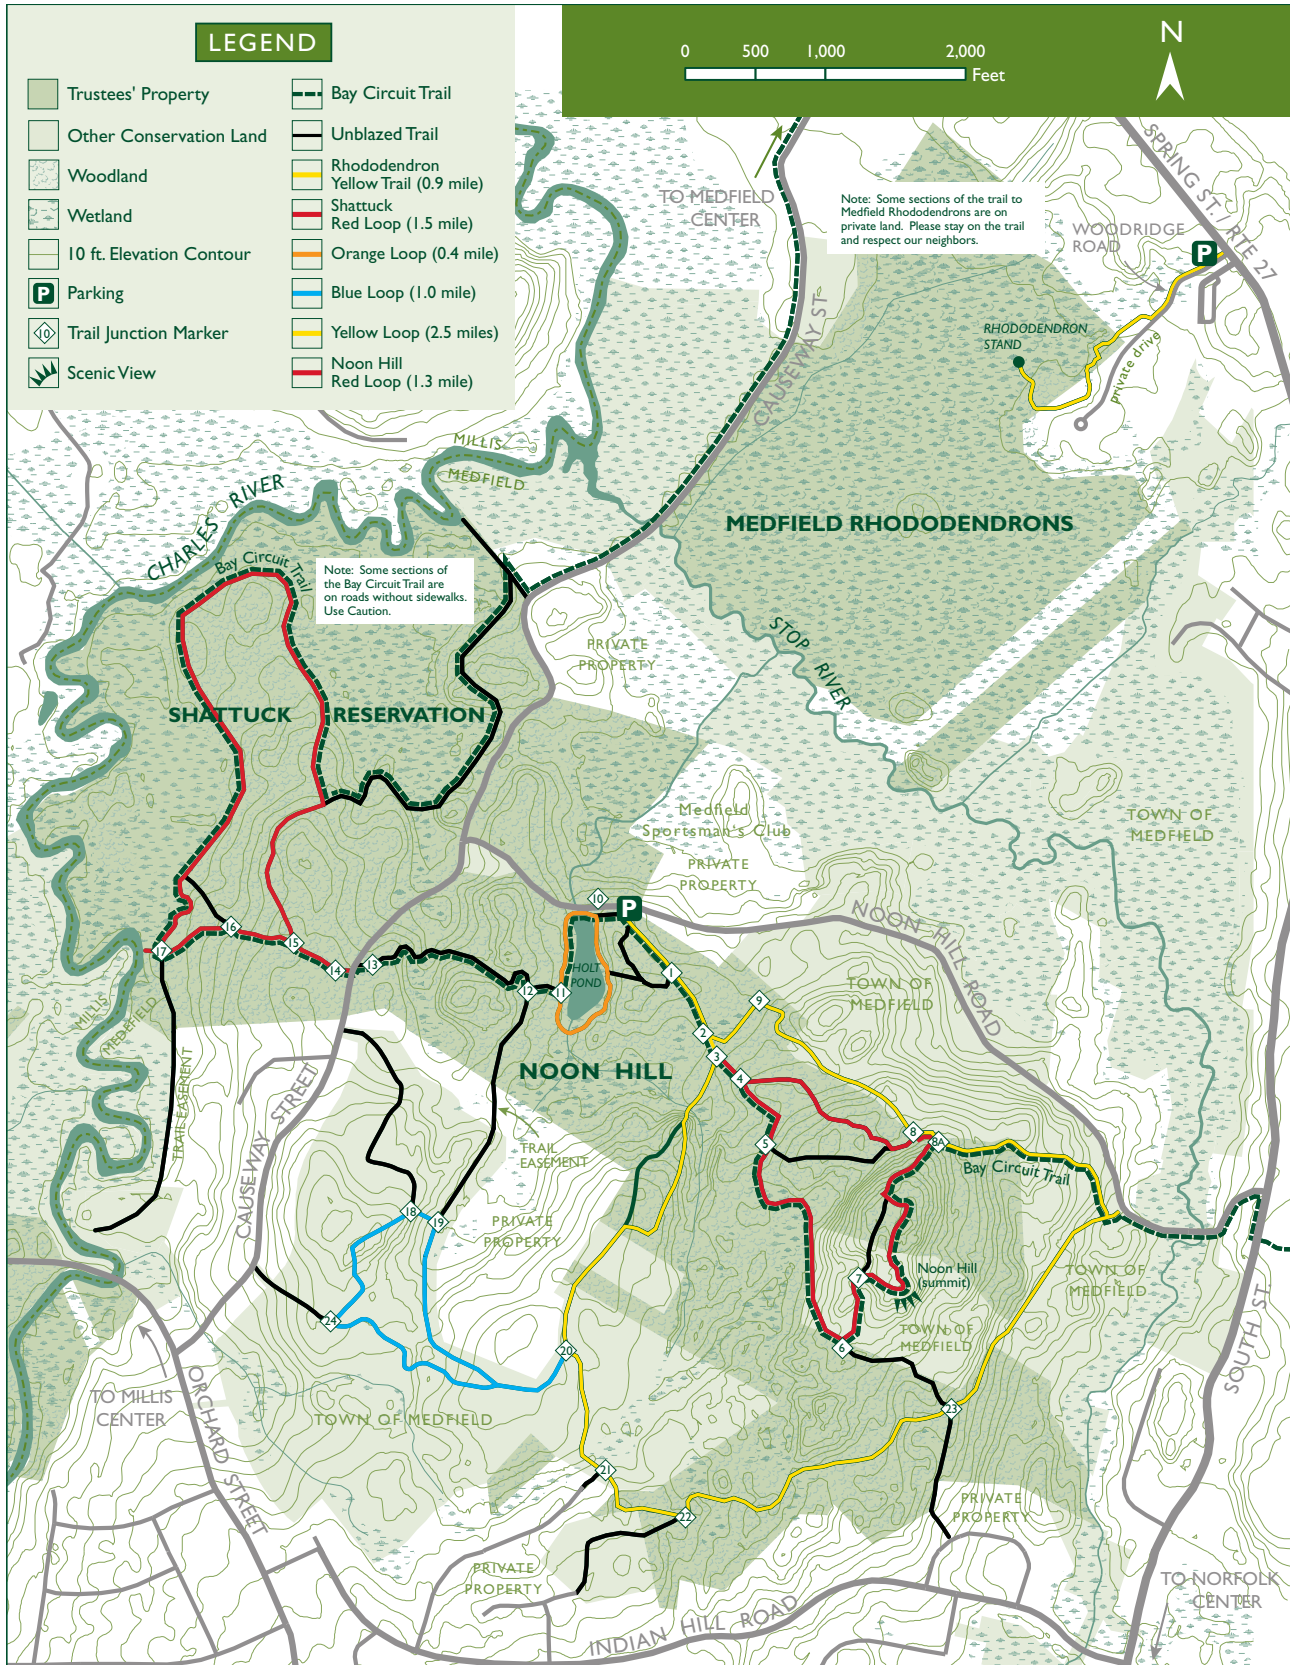

NOON HILL (204 ACRES)

Noon Hill Road ▪ Medfield, Massachusetts
 508.785.0339 ▪ charlesrivervalley@ttor.org ▪ www.thetrustees.org

This map is a product of the Geographic Information System of The Trustees of Reservations. Source data obtained from 1:25,000 scale USGS topographic maps, field surveys, Global Positioning System (GPS), and the Massachusetts Executive Office of Environmental Affairs, MassGIS. Boundary lines and trail locations are approximate. December 2011