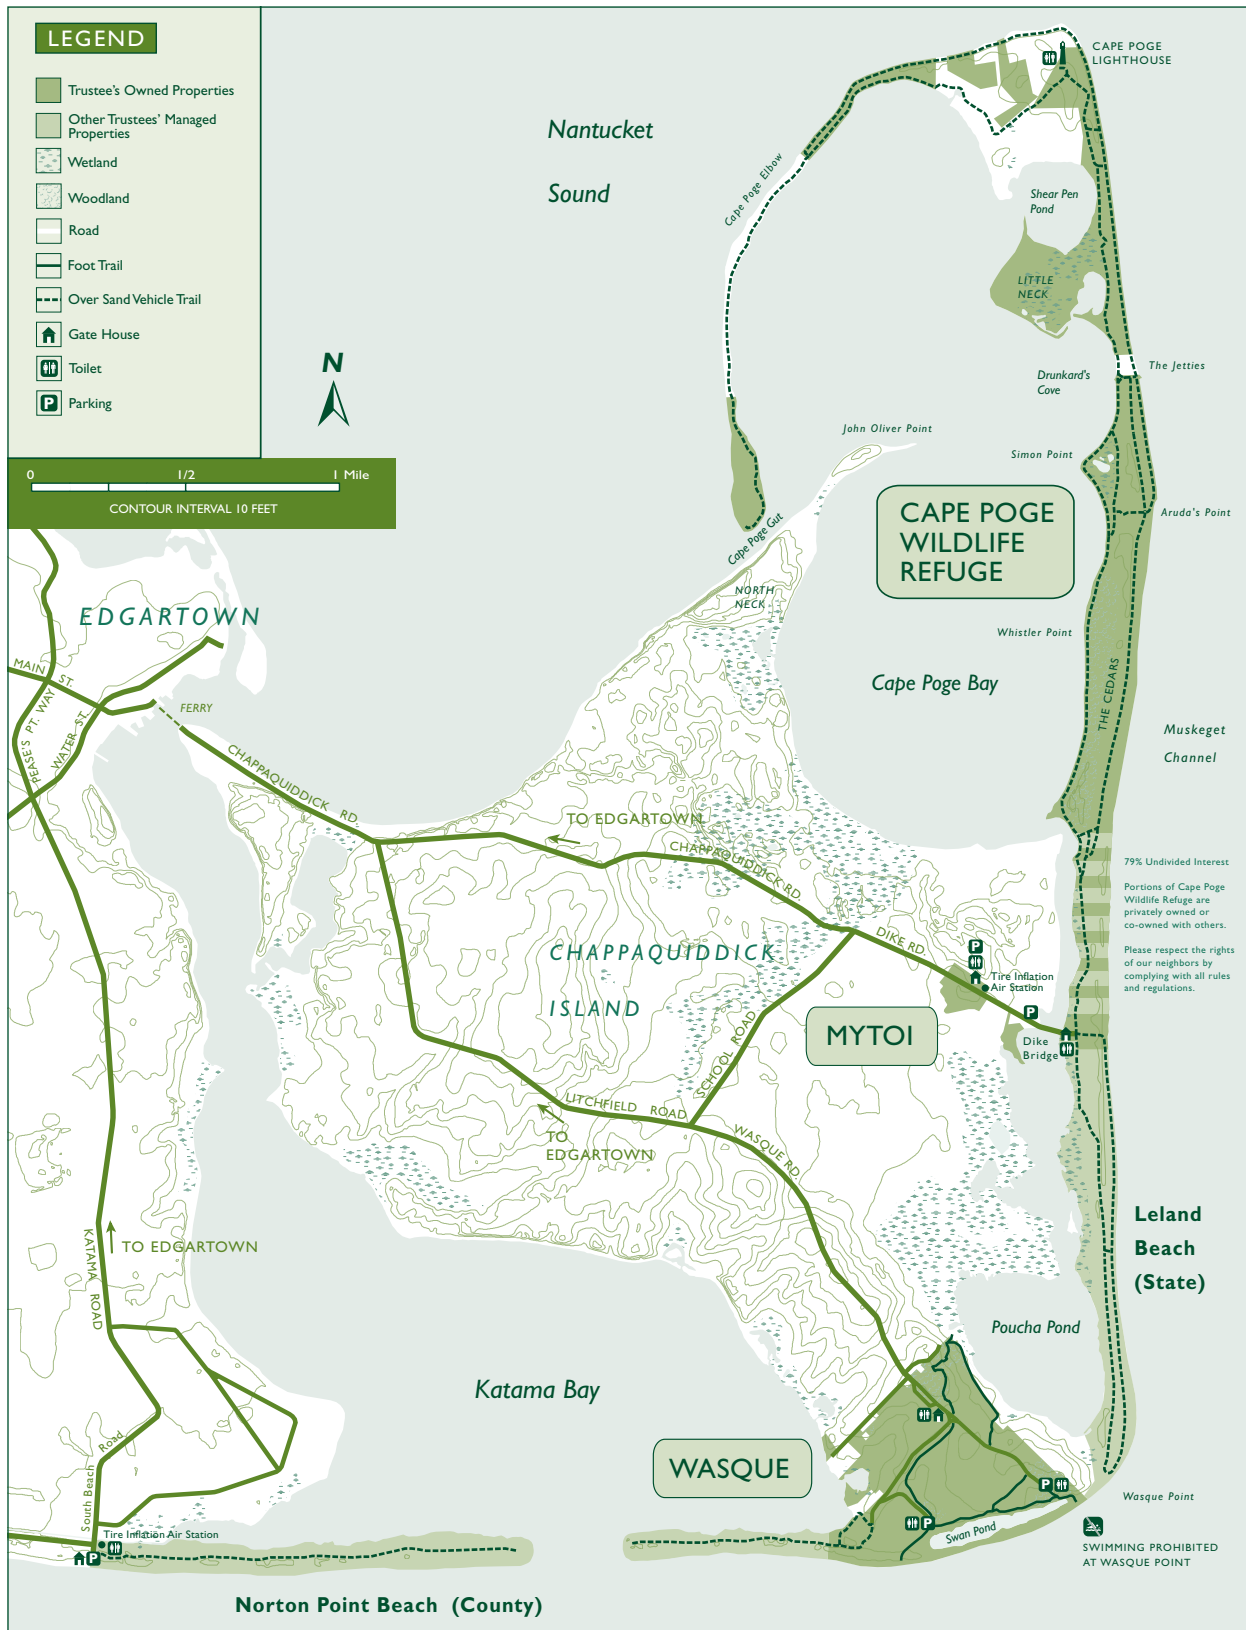

MYTOI (14 ACRES)

43 Dike Road ▪ Chappaquiddick Island, Martha's Vineyard, Massachusetts

508.627.7689 ▪ capepoge@ttor.org ▪ www.thetrustees.org

PROPERTY OF THE TRUSTEES OF RESERVATIONS

This map is a product of The Trustees of Reservations. Source data from 1:25,000 USGS topo maps, field surveys, GPS, and the Massachusetts EOE MassGIS. Boundary lines and trail locations are approximate. July 2010.