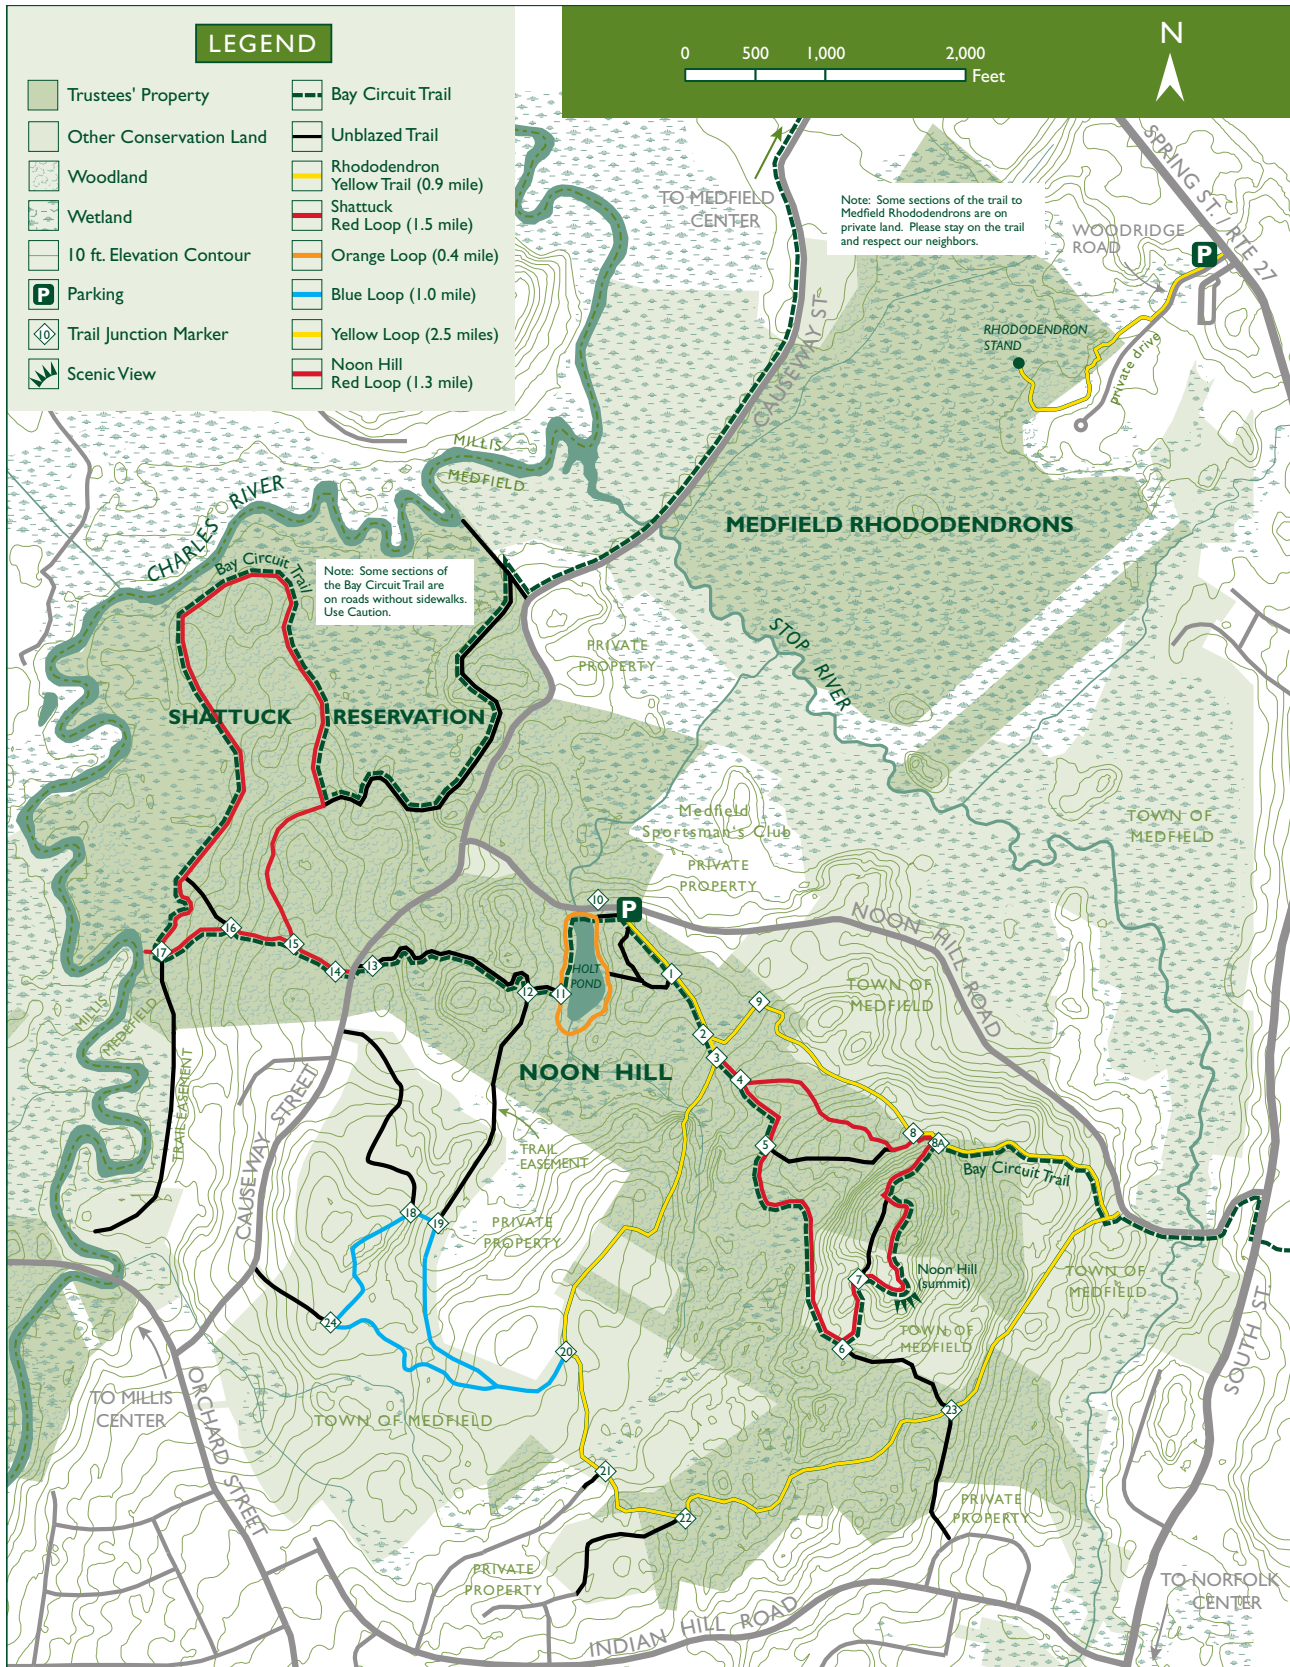

# MEDFIELD RHODODENDRONS (196 ACRES)

Woodbridge Road ▪ Medfield, Massachusetts

508.785.0339 ▪ charlesrivervalley@ttor.org ▪ www.thetrustees.org

BIRD WATCHING

DOG WALKING NOT PERMITTED

HUNTING

MOUNTAIN BIKING NOT PERMITTED

PICNICKING

WALKING / HIKING (EASY)

GARDENS