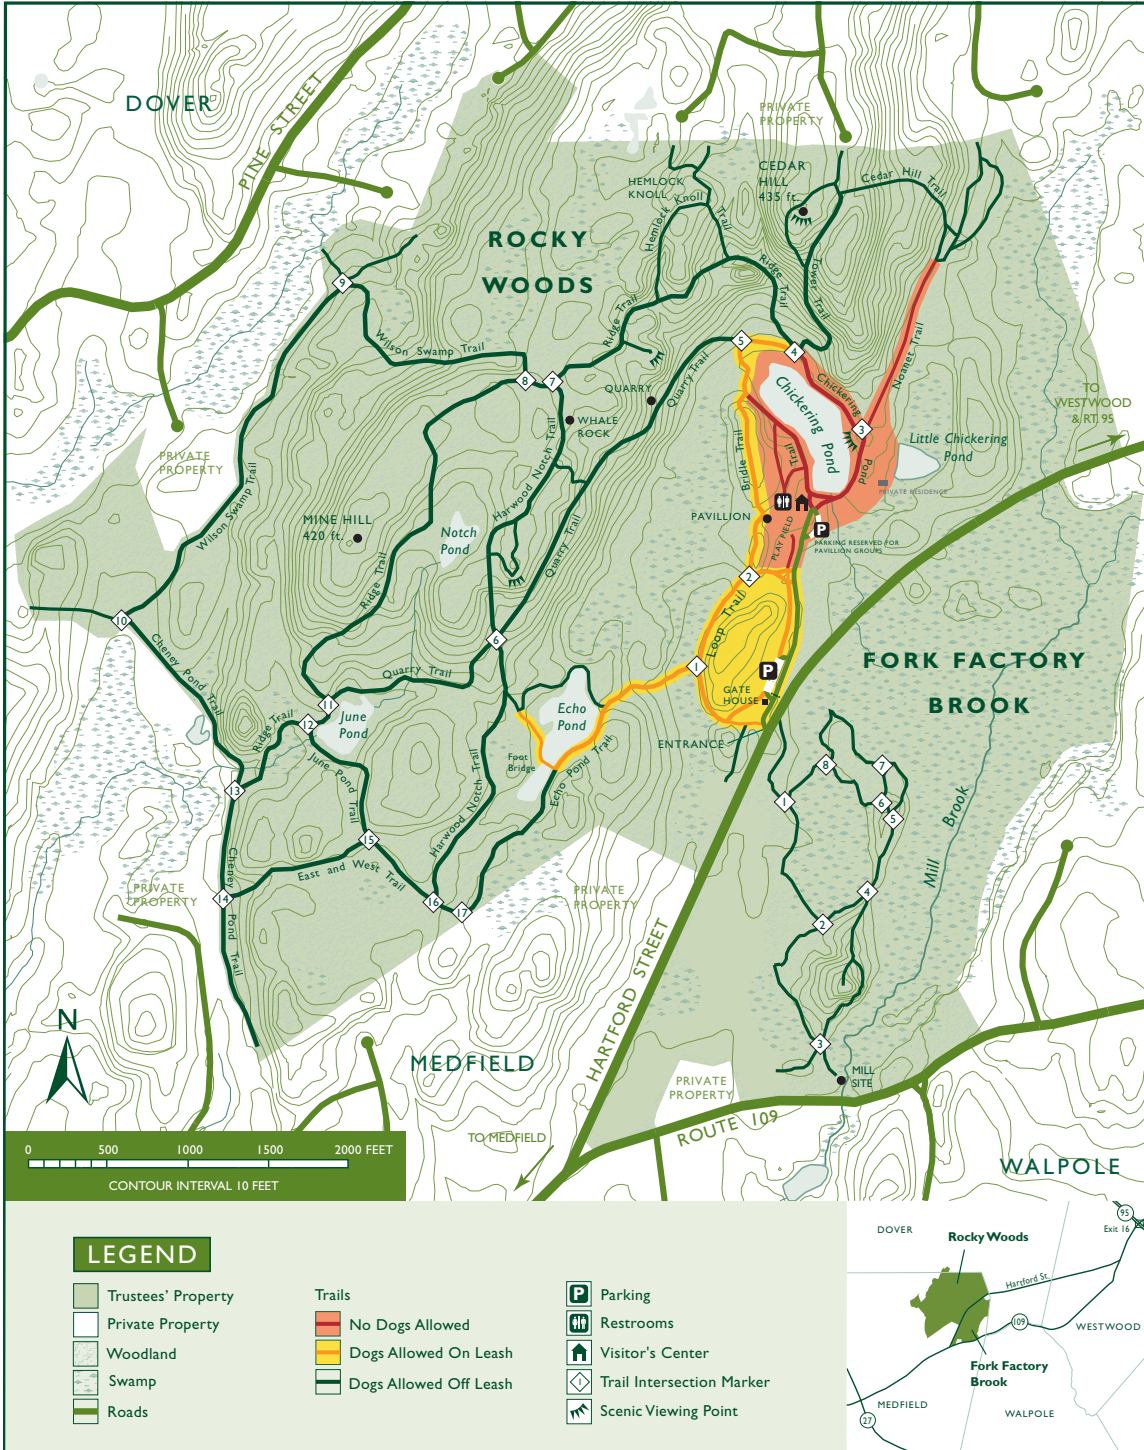

FORK FACTORY BROOK (135 ACRES) INCLUDING ROCKY WOODS

Hartford Street ▪ Medfield, Massachusetts

781.784.0567 ▪ charlesrivervalley@ttor.org ▪ www.thetrustees.org

PROPERTY OF THE TRUSTEES OF RESERVATIONS

This map is a product of the Geographic Information System of The Trustees of Reservations. Source data obtained from 1:25,000 scale USGS topographic maps, field surveys, Global Positioning System (GPS), and the Massachusetts Executive Office of Environmental Affairs, MassGIS. Boundary lines and trail locations are approximate. August 2010.

BIRD WATCHING

PICNICKING

HORSEBACK RIDING

WALKING / HIKING (EASY)

CROSS-COUNTRY SKIING

GREEN DOGS PROGRAM