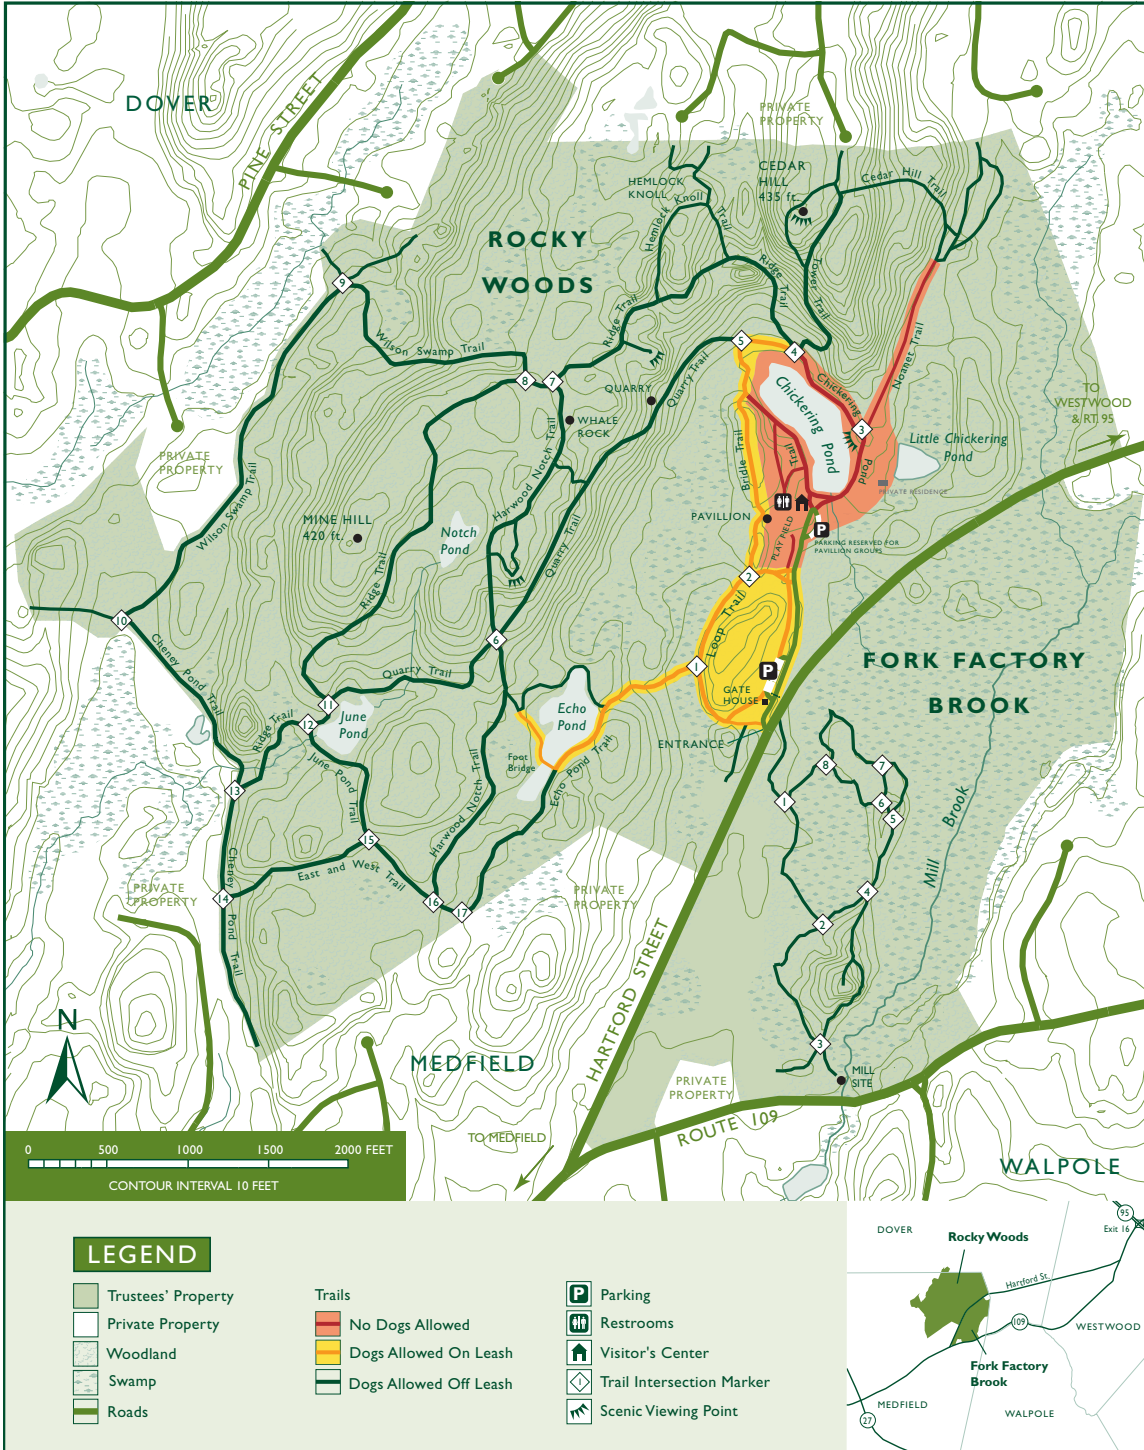

FORK FACTORY BROOK (135 ACRES) INCLUDING ROCKY WOODS

Hartford Street ▪ Medfield, Massachusetts

781.784.0567 ▪ charlesrivervalley@ttor.org ▪ www.thetrustees.org

PROPERTY OF THE TRUSTEES OF RESERVATIONS

LEGEND

- Trustees' Property
- Private Property
- Woodland
- Swamp
- Roads

- Trails
- No Dogs Allowed
 - Dogs Allowed On Leash
 - Dogs Allowed Off Leash

- Parking
- Restrooms
- Visitor's Center
- Trail Intersection Marker
- Scenic Viewing Point

BIRD WATCHING

PICNICKING

HORSEBACK RIDING

WALKING / HIKING (EASY)

CROSS-COUNTRY SKIING

GREEN DOGS PROGRAM

This map is a product of the Geographic Information System of The Trustees of Reservations. Source data obtained from 1:25,000 scale USGS topographic maps, field surveys, Global Positioning System (GPS), and the Massachusetts Executive Office of Environmental Affairs, MassGIS. Boundary lines and trail locations are approximate. August 2010.