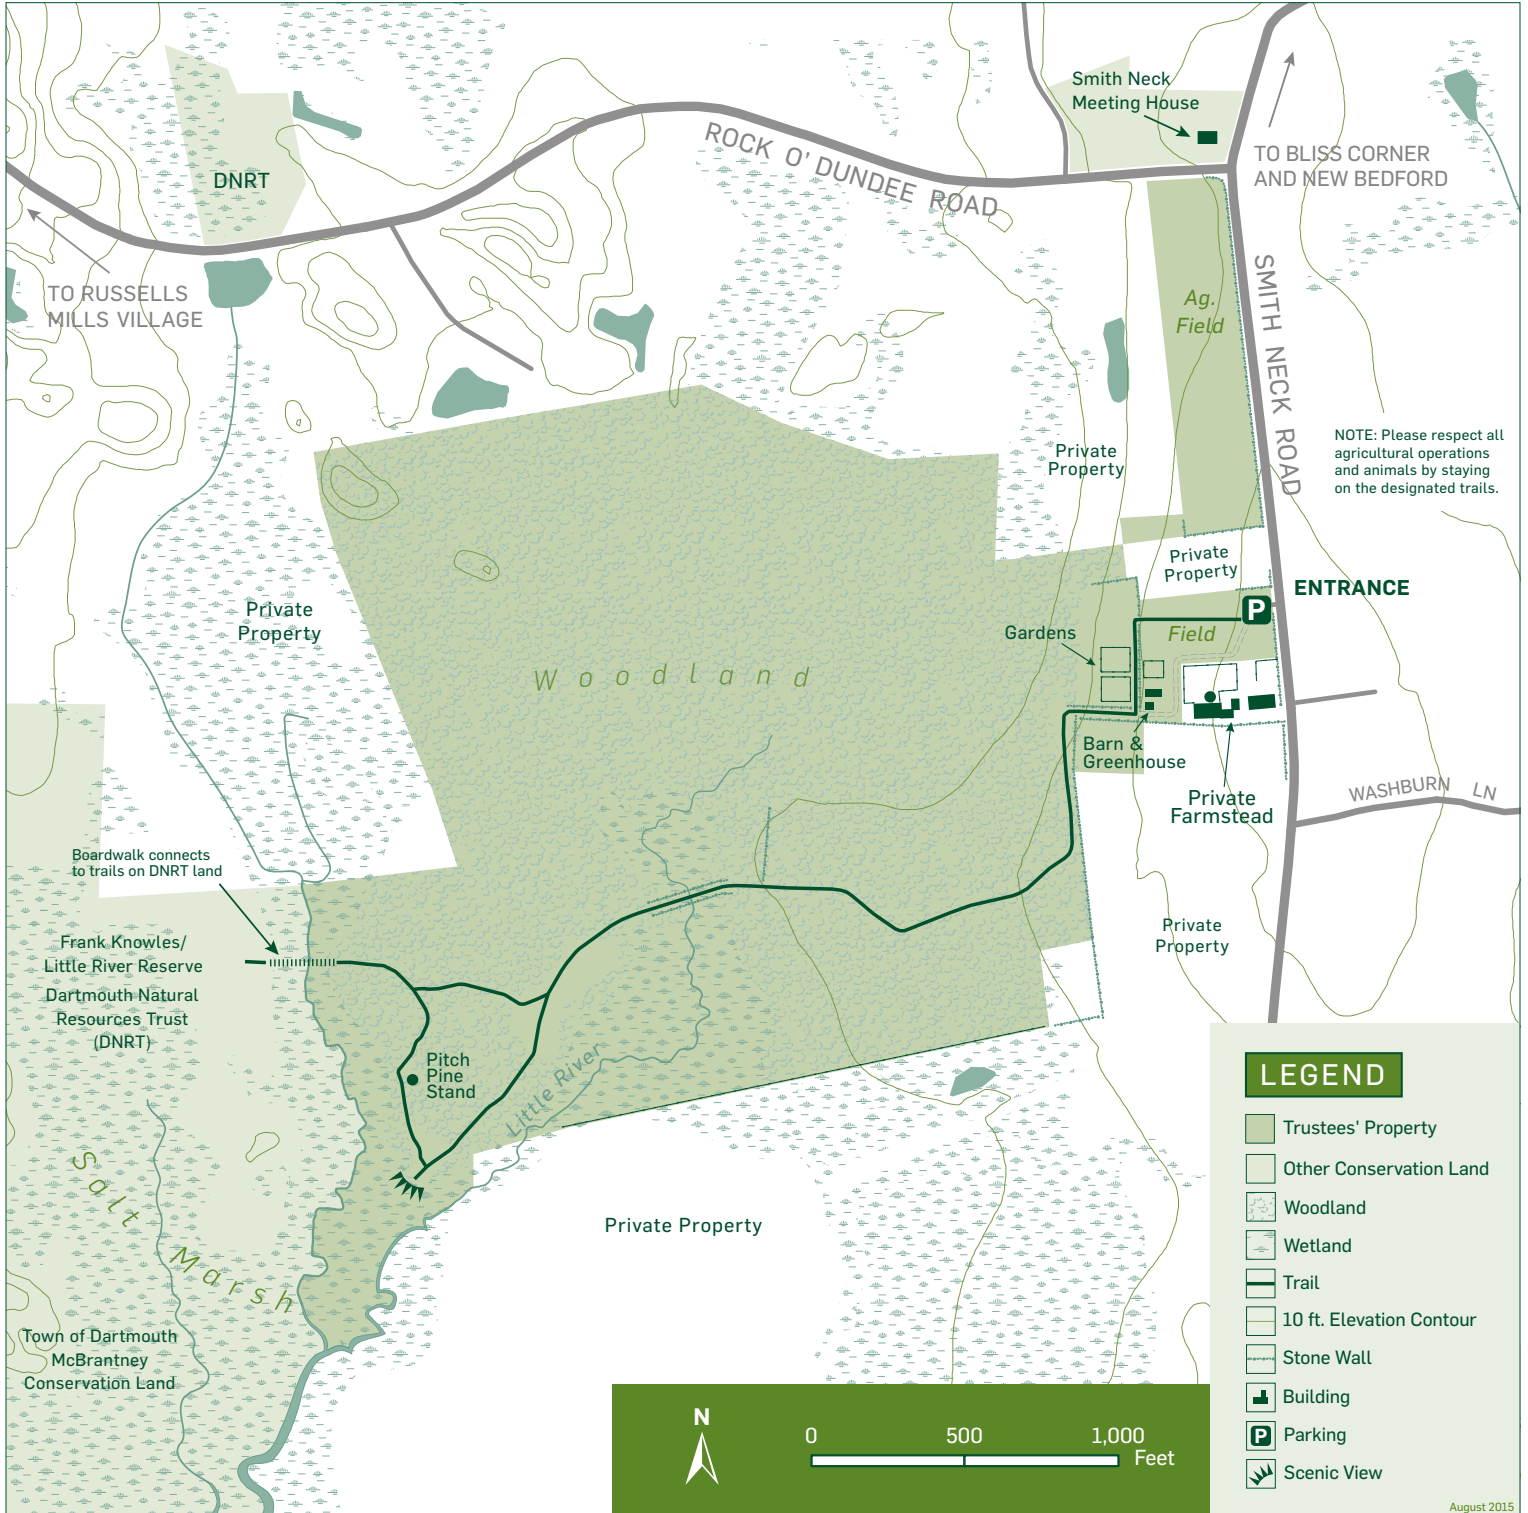

CORNELL FARM (130 ACRES)

Smith Neck Road ▪ Dartmouth, Massachusetts

508.636.4693 ▪ seregion@ttor.org ▪ www.thetrustees.org

Source data obtained from USGS topographic maps, field surveys, Global Positioning System (GPS), and data provided by MassGIS. Boundary lines and trail locations are approximate. This map is a product of the Geographic Information System of The Trustees of Reservations, August 2015.