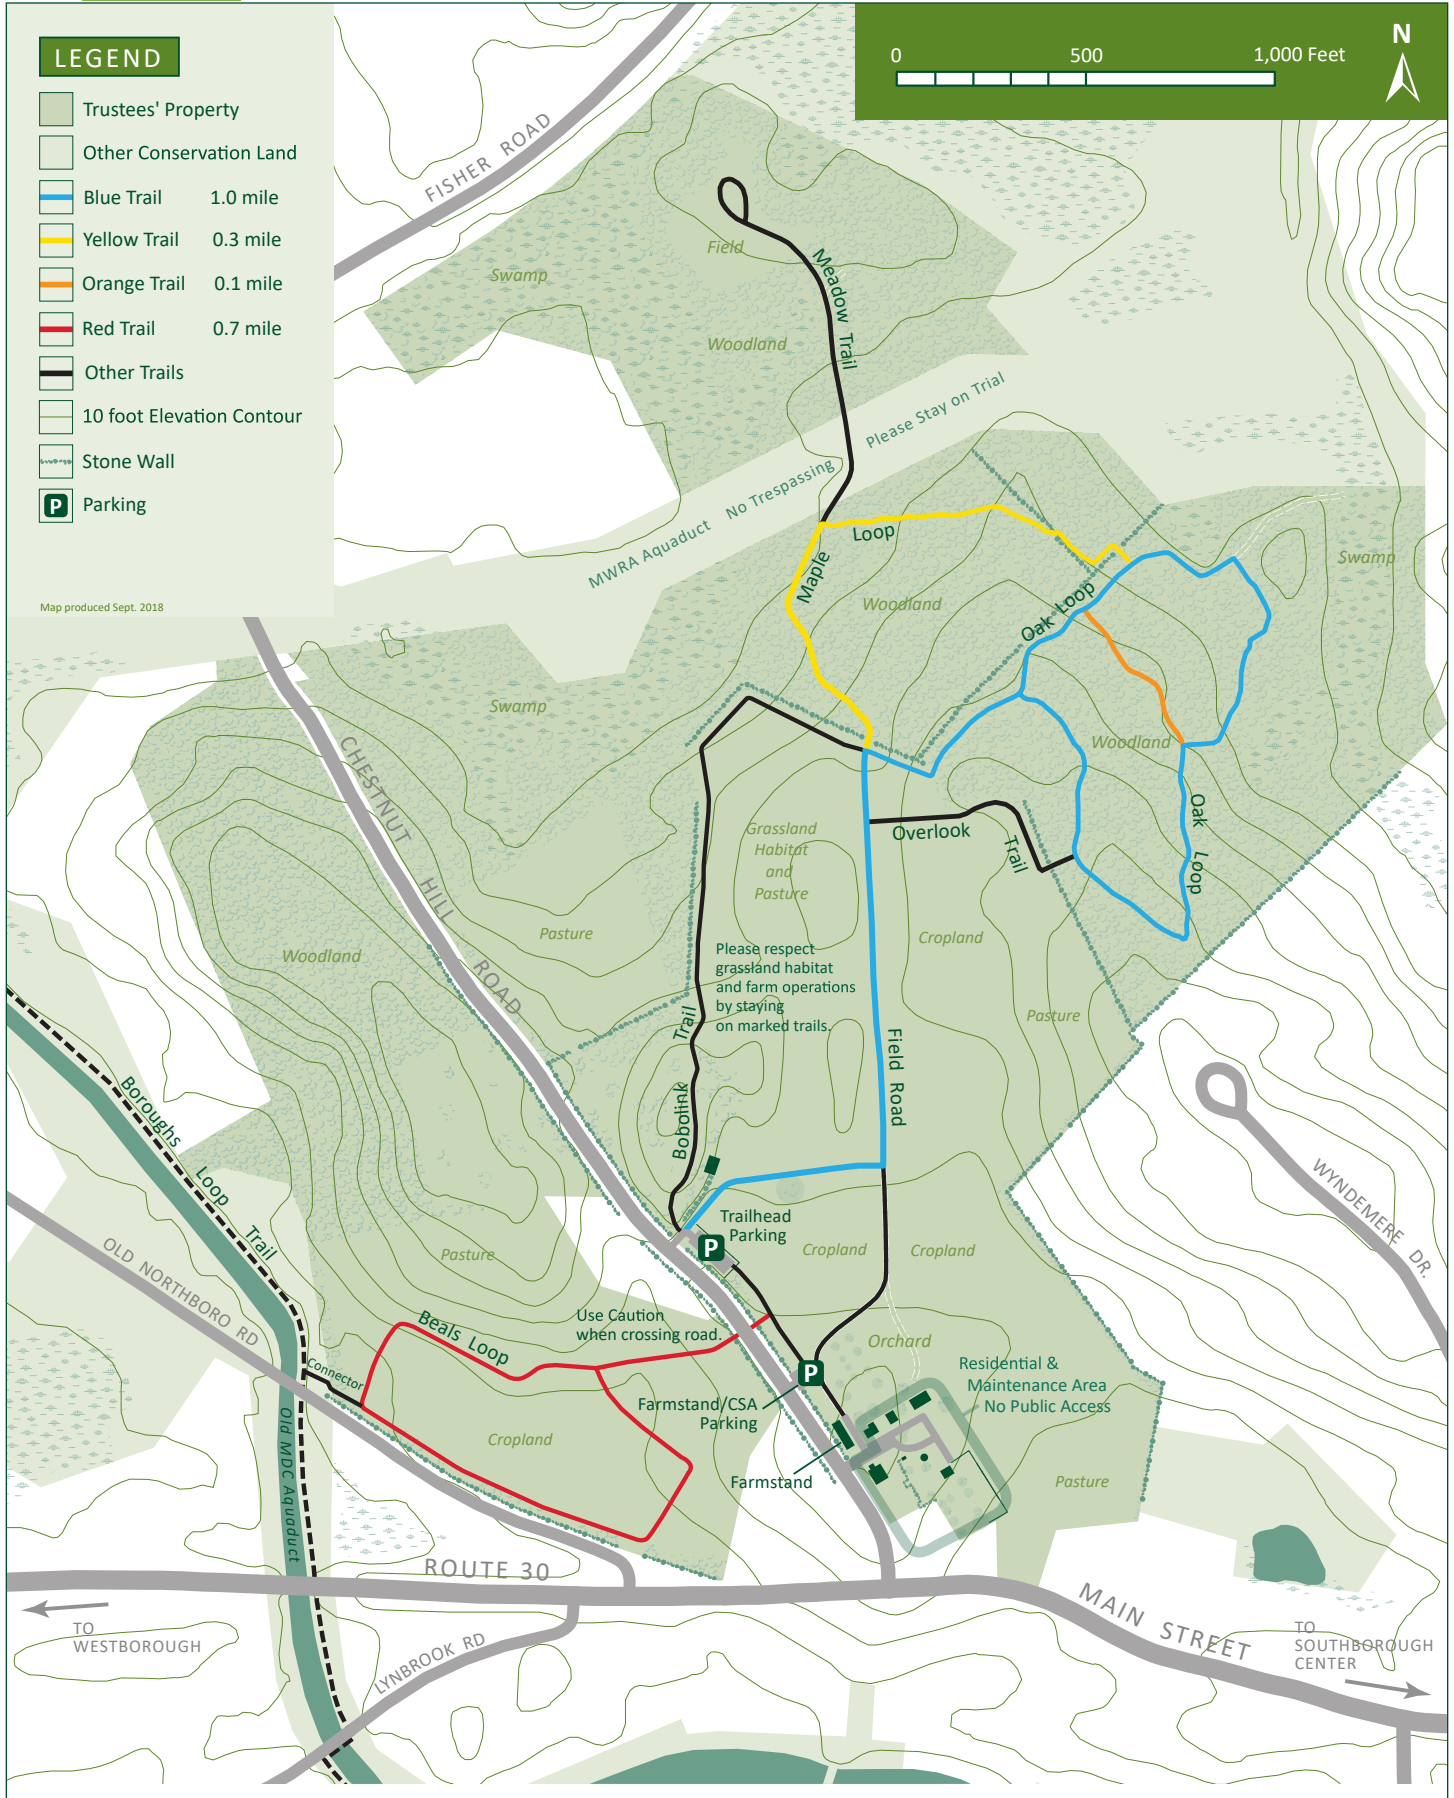

# CHESTNUT HILL FARM

(170 ACRES)

Chestnut Hill Road ▪ Southborough, MA

508.785.0339 ▪ charlesrivervalley@thetrustees.org ▪ www.thetrustees.org

Source data obtained from USGS topographic maps, field surveys, Global Positioning System (GPS), and data provided by MassGIS. Boundary lines and trail locations are approximate. This map is a product of the Geographic Information System of The Trustees of Reservations, September 2021.