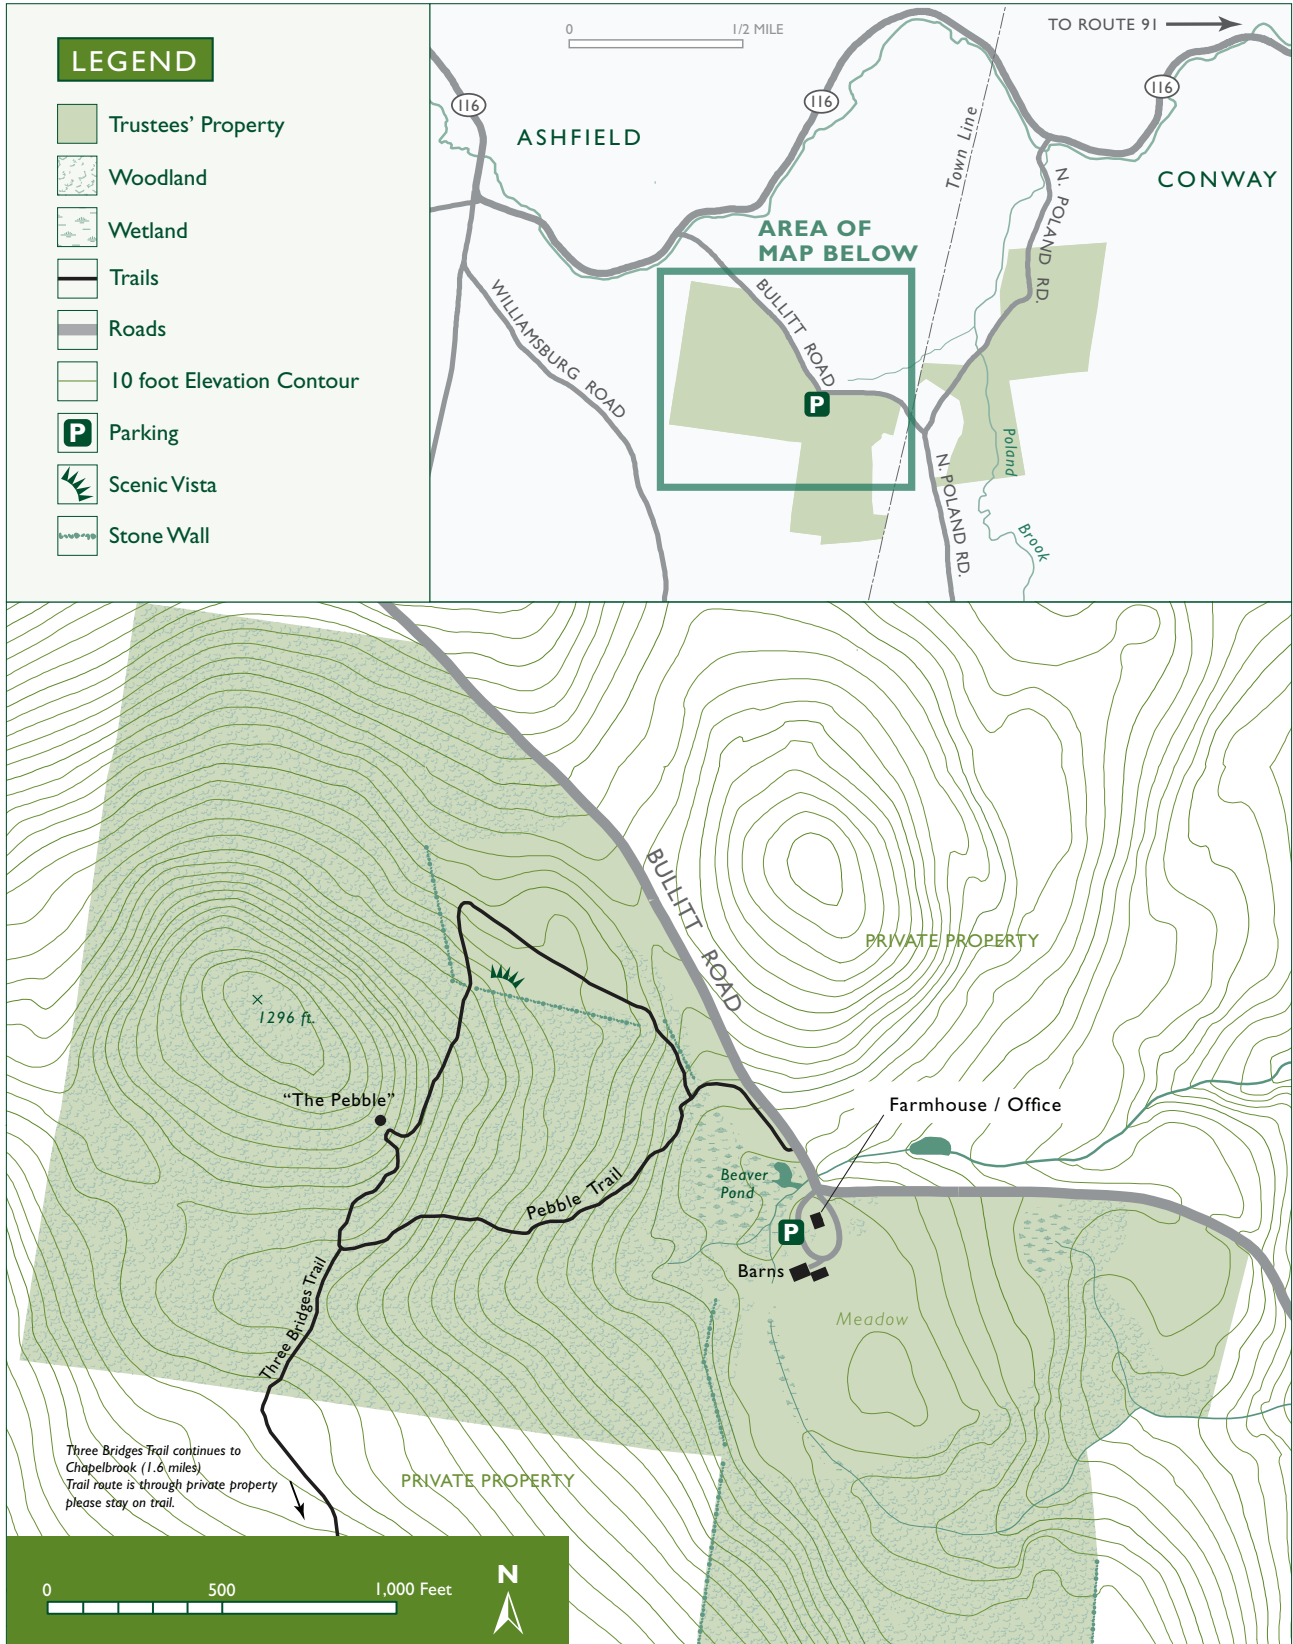

BULLITT RESERVATION (265 ACRES)

Bullitt Road, Ashfield, Massachusetts

413.628.4485 ▪ westregion@ttor.org ▪ www.thetrustees.org

A PROPERTY OF THE TRUSTEES OF RESERVATIONS

This map is a product of The Trustees of Reservations. Source data from 1:25,000 USGS topo maps, field surveys, GPS, and the Massachusetts EOEa MassGIS. Boundary lines and trail locations are approximate. October 2010.