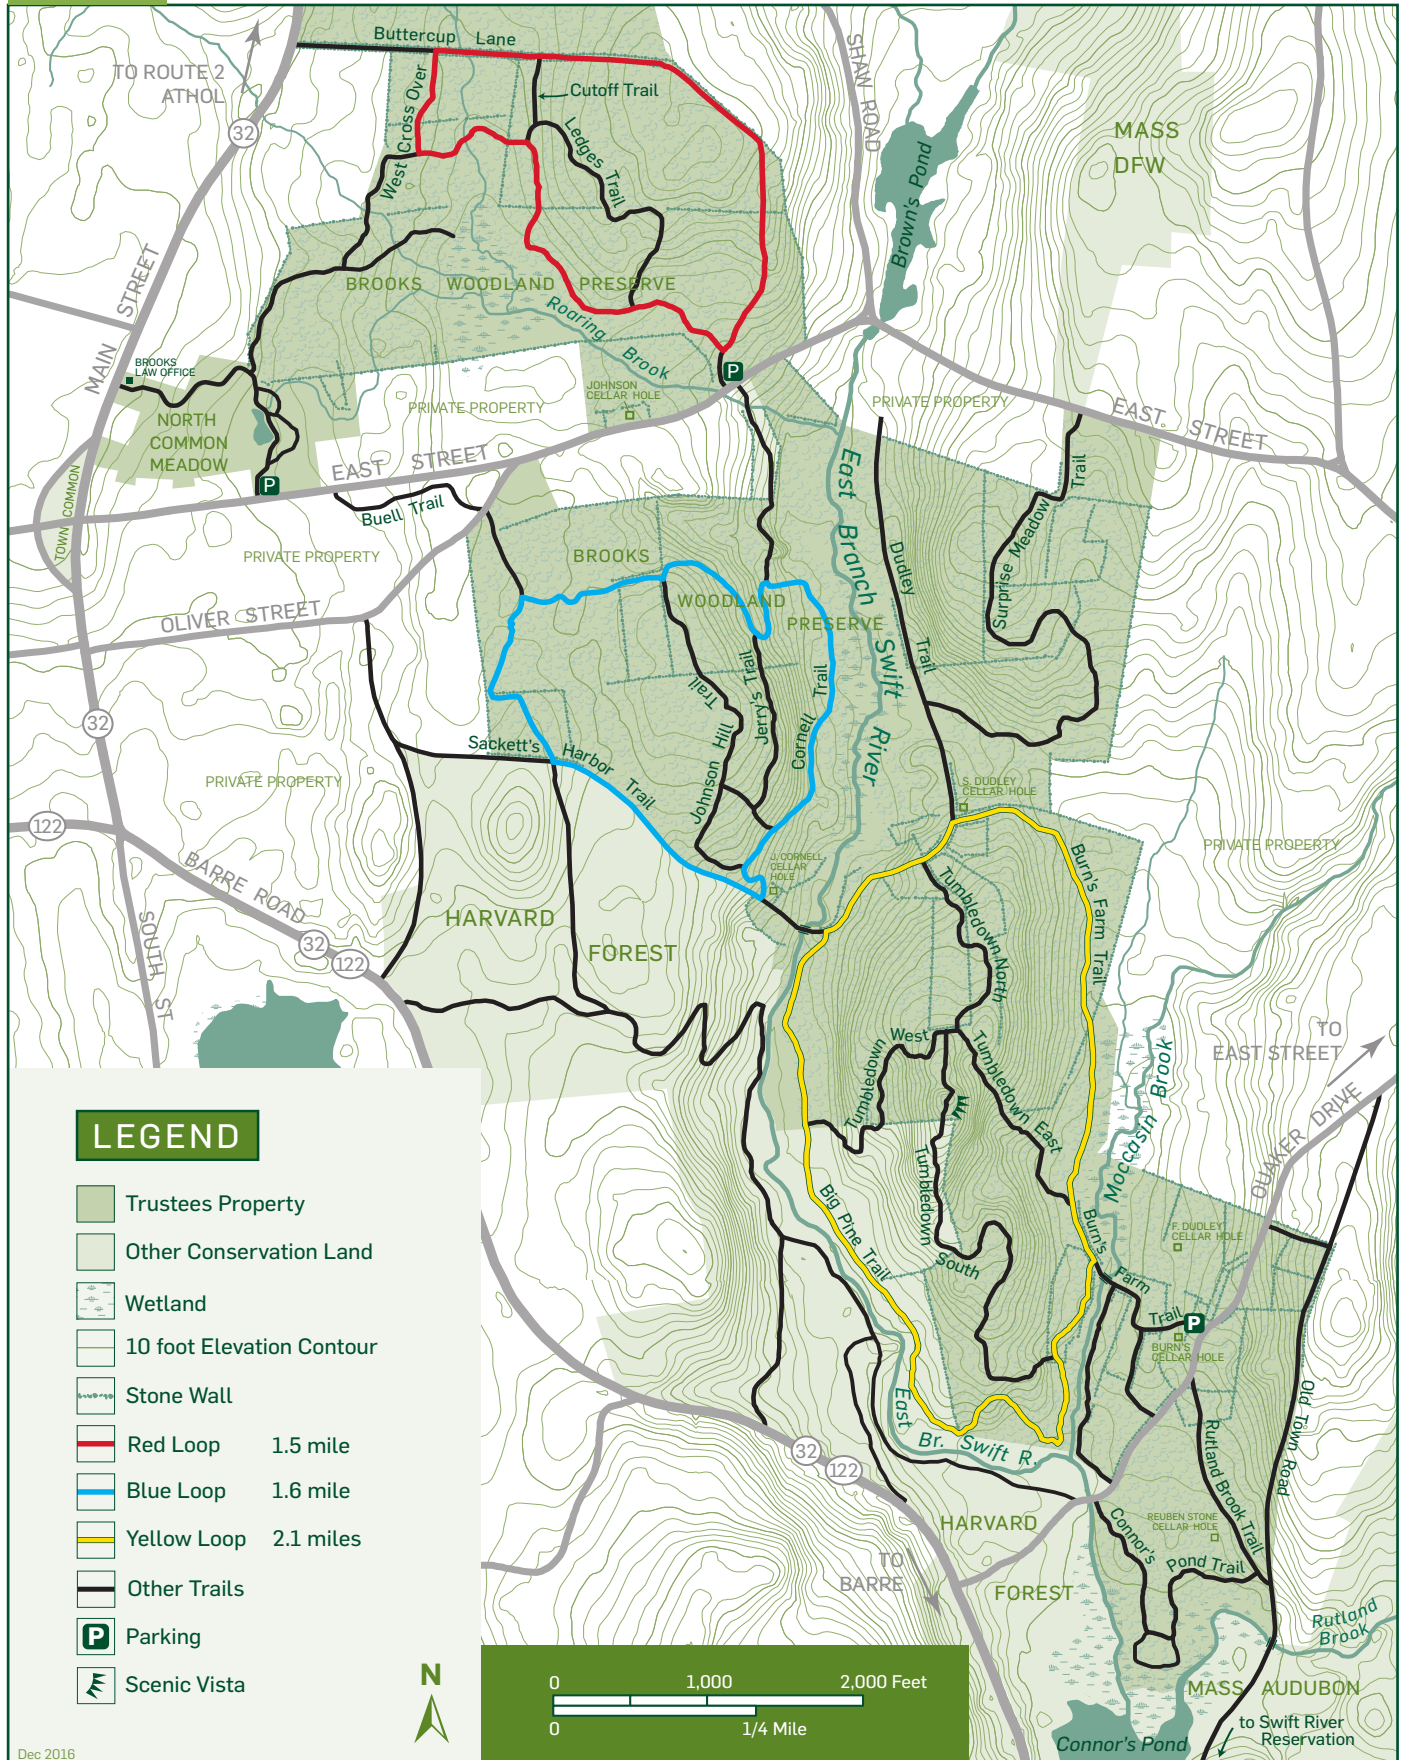

BROOKS WOODLAND PRESERVE (693 ACRES) AND NORTH COMMON MEADOW (25 ACRES)

Petersham, MA ■ 413.532.1631 ■ central@ttor.org ■ www.thetrustees.org

Source data obtained from USGS topographic maps, field surveys, Global Positioning System (GPS), and data provided by MassGIS. Boundary lines and trail locations are approximate. This map is a product of the Geographic Information System of The Trustees of Reservations, Dec. 2016.