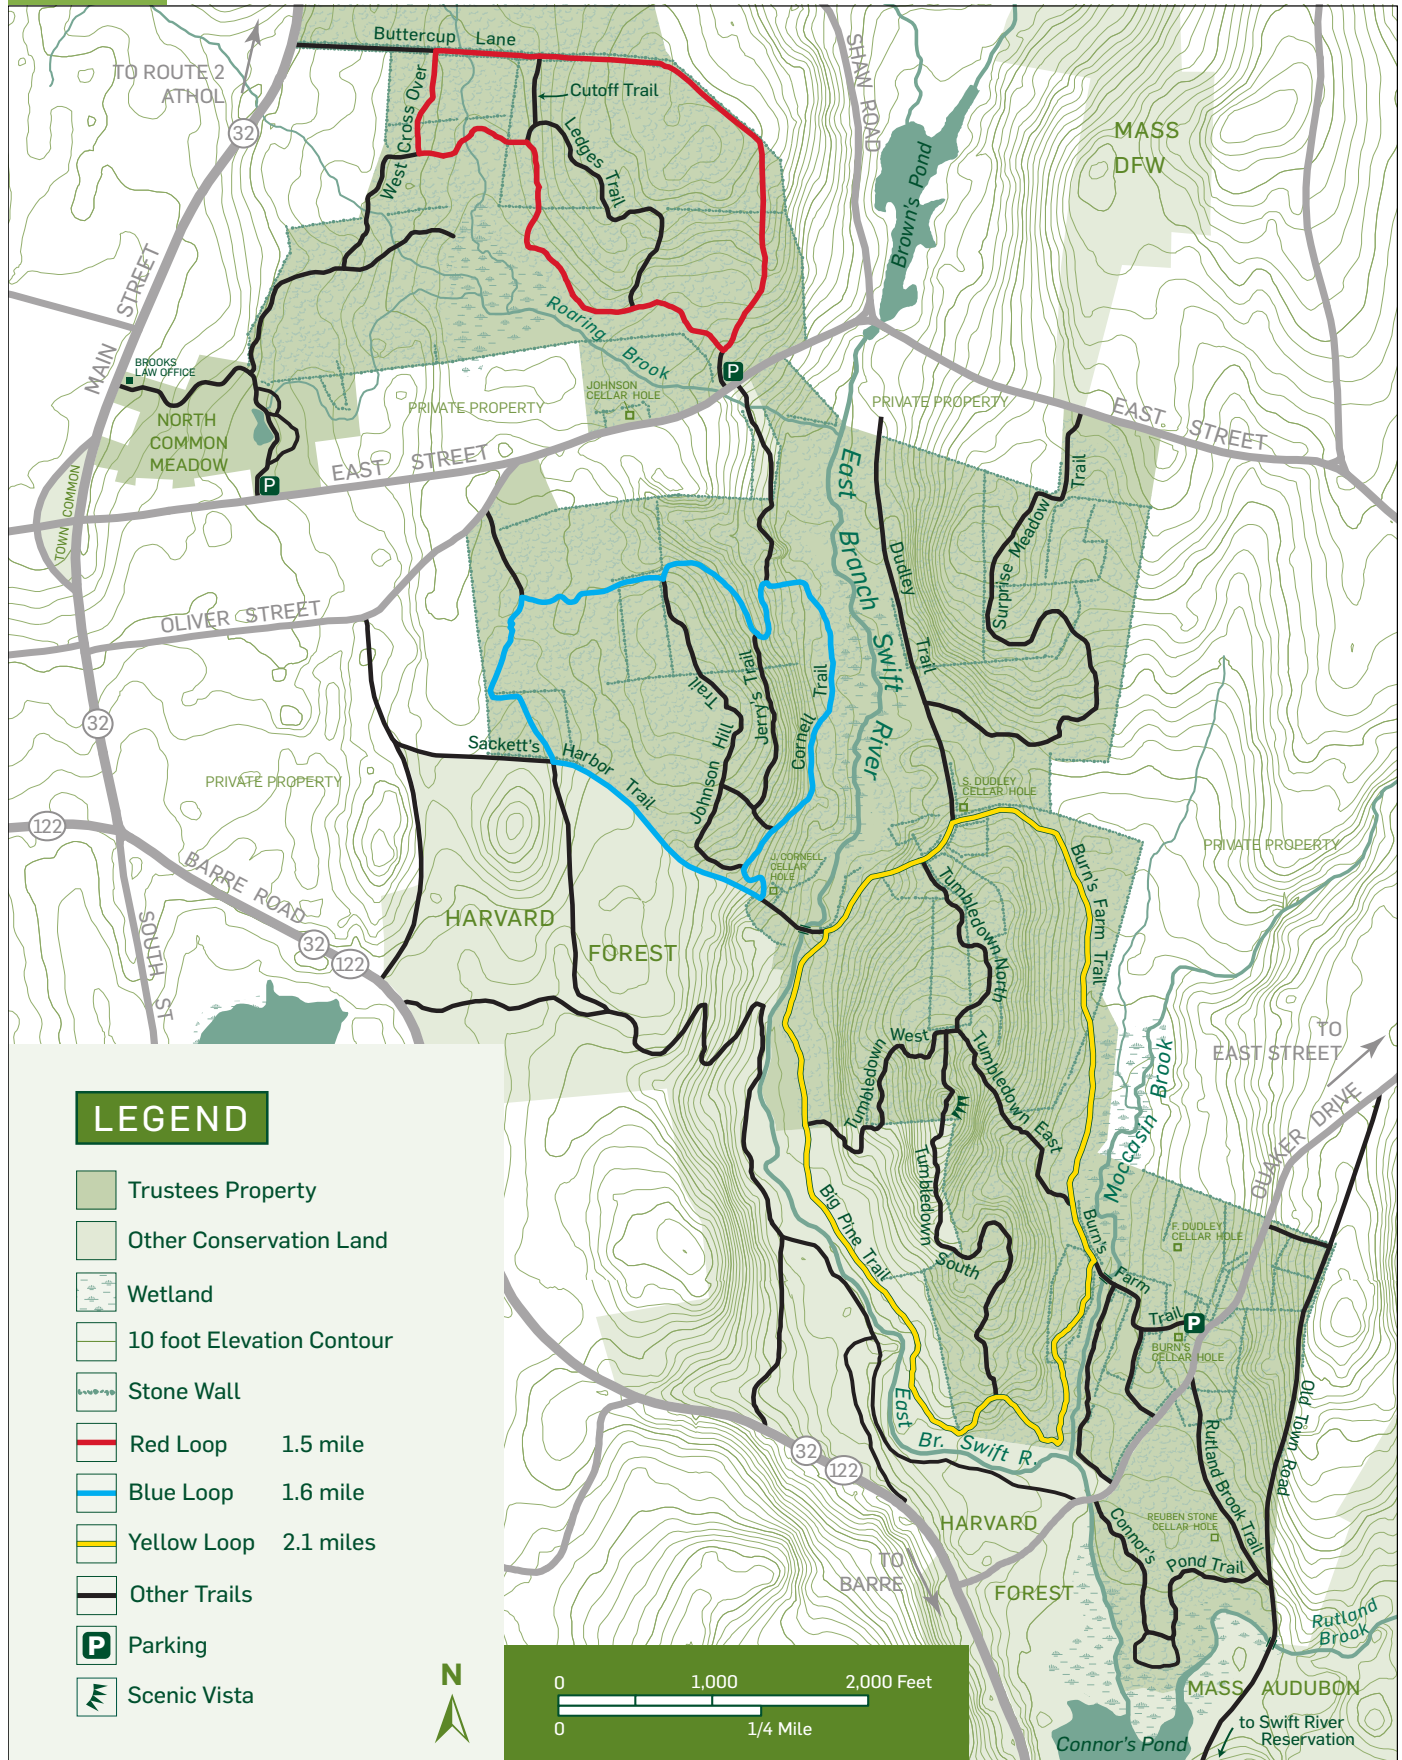

# BROOKS WOODLAND PRESERVE (693 ACRES) AND NORTH COMMON MEADOW (25 ACRES)

Petersham, MA ■ 413.532.1631 ■ central@ttor.org ■ www.thetrustees.org

## LEGEND

- Trustees Property
- Other Conservation Land
- Wetland
- 10 foot Elevation Contour
- Stone Wall
- Red Loop 1.5 mile
- Blue Loop 1.6 mile
- Yellow Loop 2.1 miles
- Other Trails
- Parking
- Scenic Vista

Source data obtained from USGS topographic maps, field surveys, Global Positioning System (GPS), and data provided by MassGIS. Boundary lines and trail locations are approximate. This map is a product of the Geographic Information System of The Trustees of Reservations, July 2015.