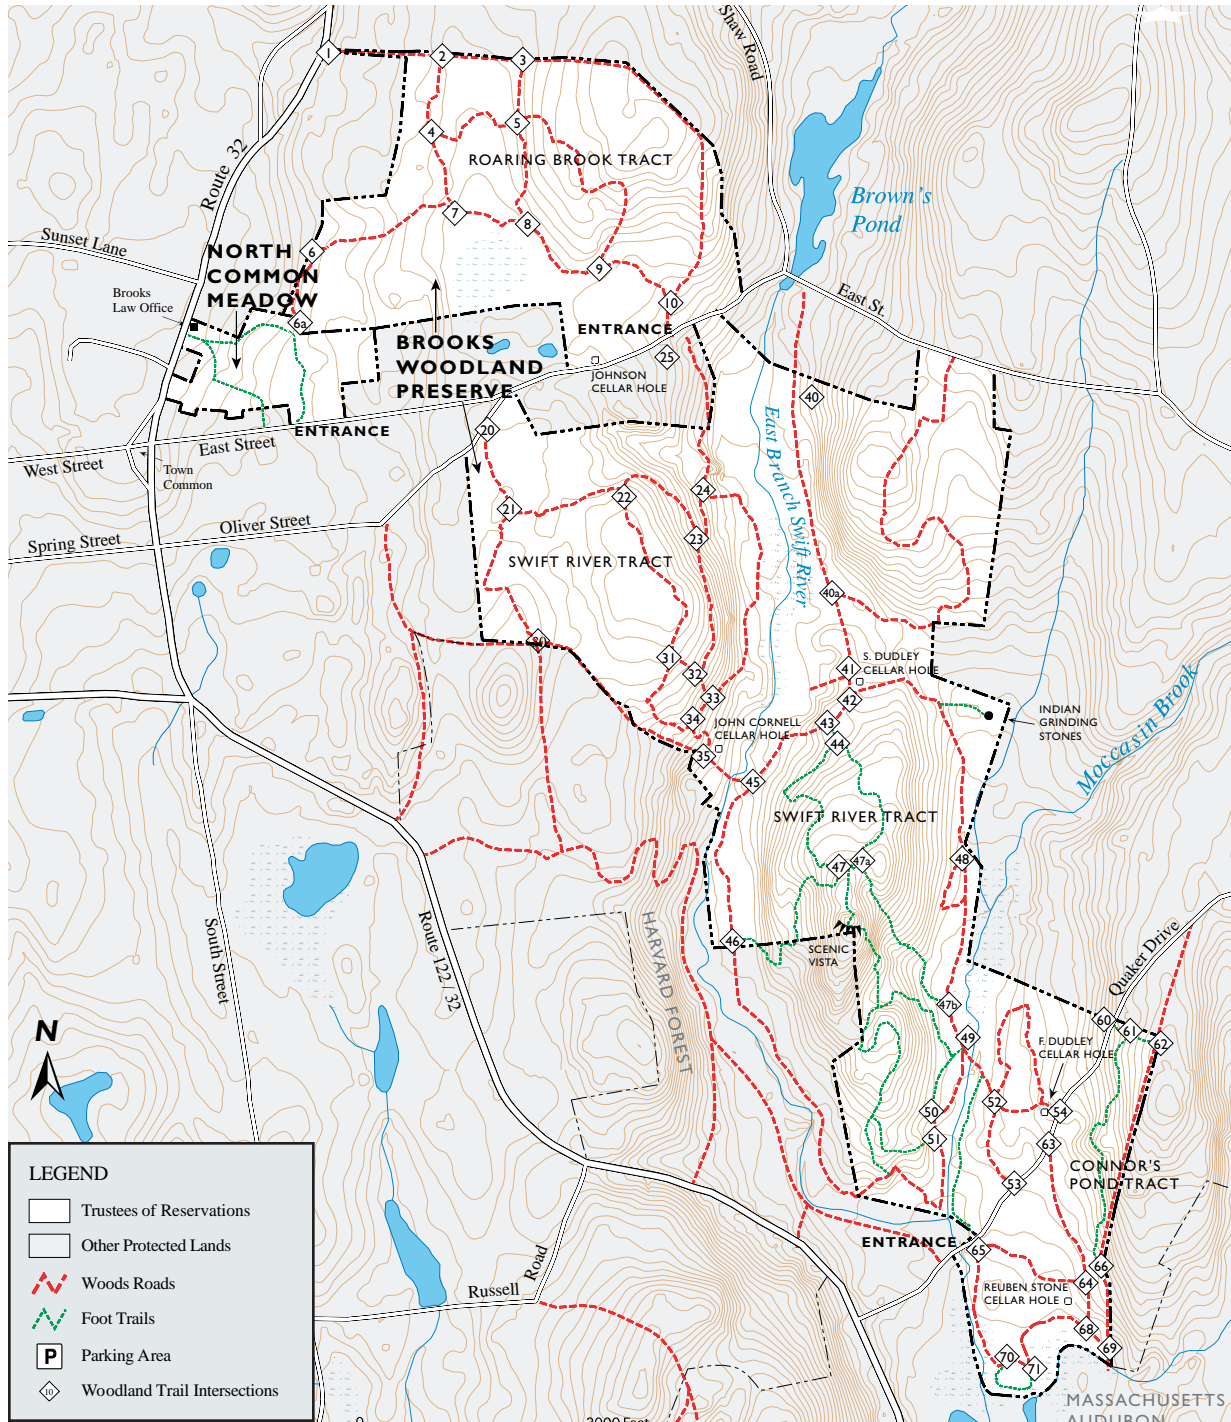

# BROOKS WOODLAND PRESERVE

Roaring Brook Tract: East Street ■ Petersham, Massachusetts

Swift River and Connor's Pond Tracts: Quaker Drive ■ Petersham, Massachusetts

978.248.9455 ■ central@ttor.org ■ www.thetrustees.org

A PROPERTY OF THE TRUSTEES OF RESERVATIONS

This map is a product of the Geographic Information System of The Trustees of Reservations. Source data obtained from 1:25,000 scale USGS topographic maps, field surveys, Global Positioning System (GPS), and the Massachusetts Executive Office of Environmental Affairs, MassGIS. Boundary lines and trail locations are approximate. March 2003.