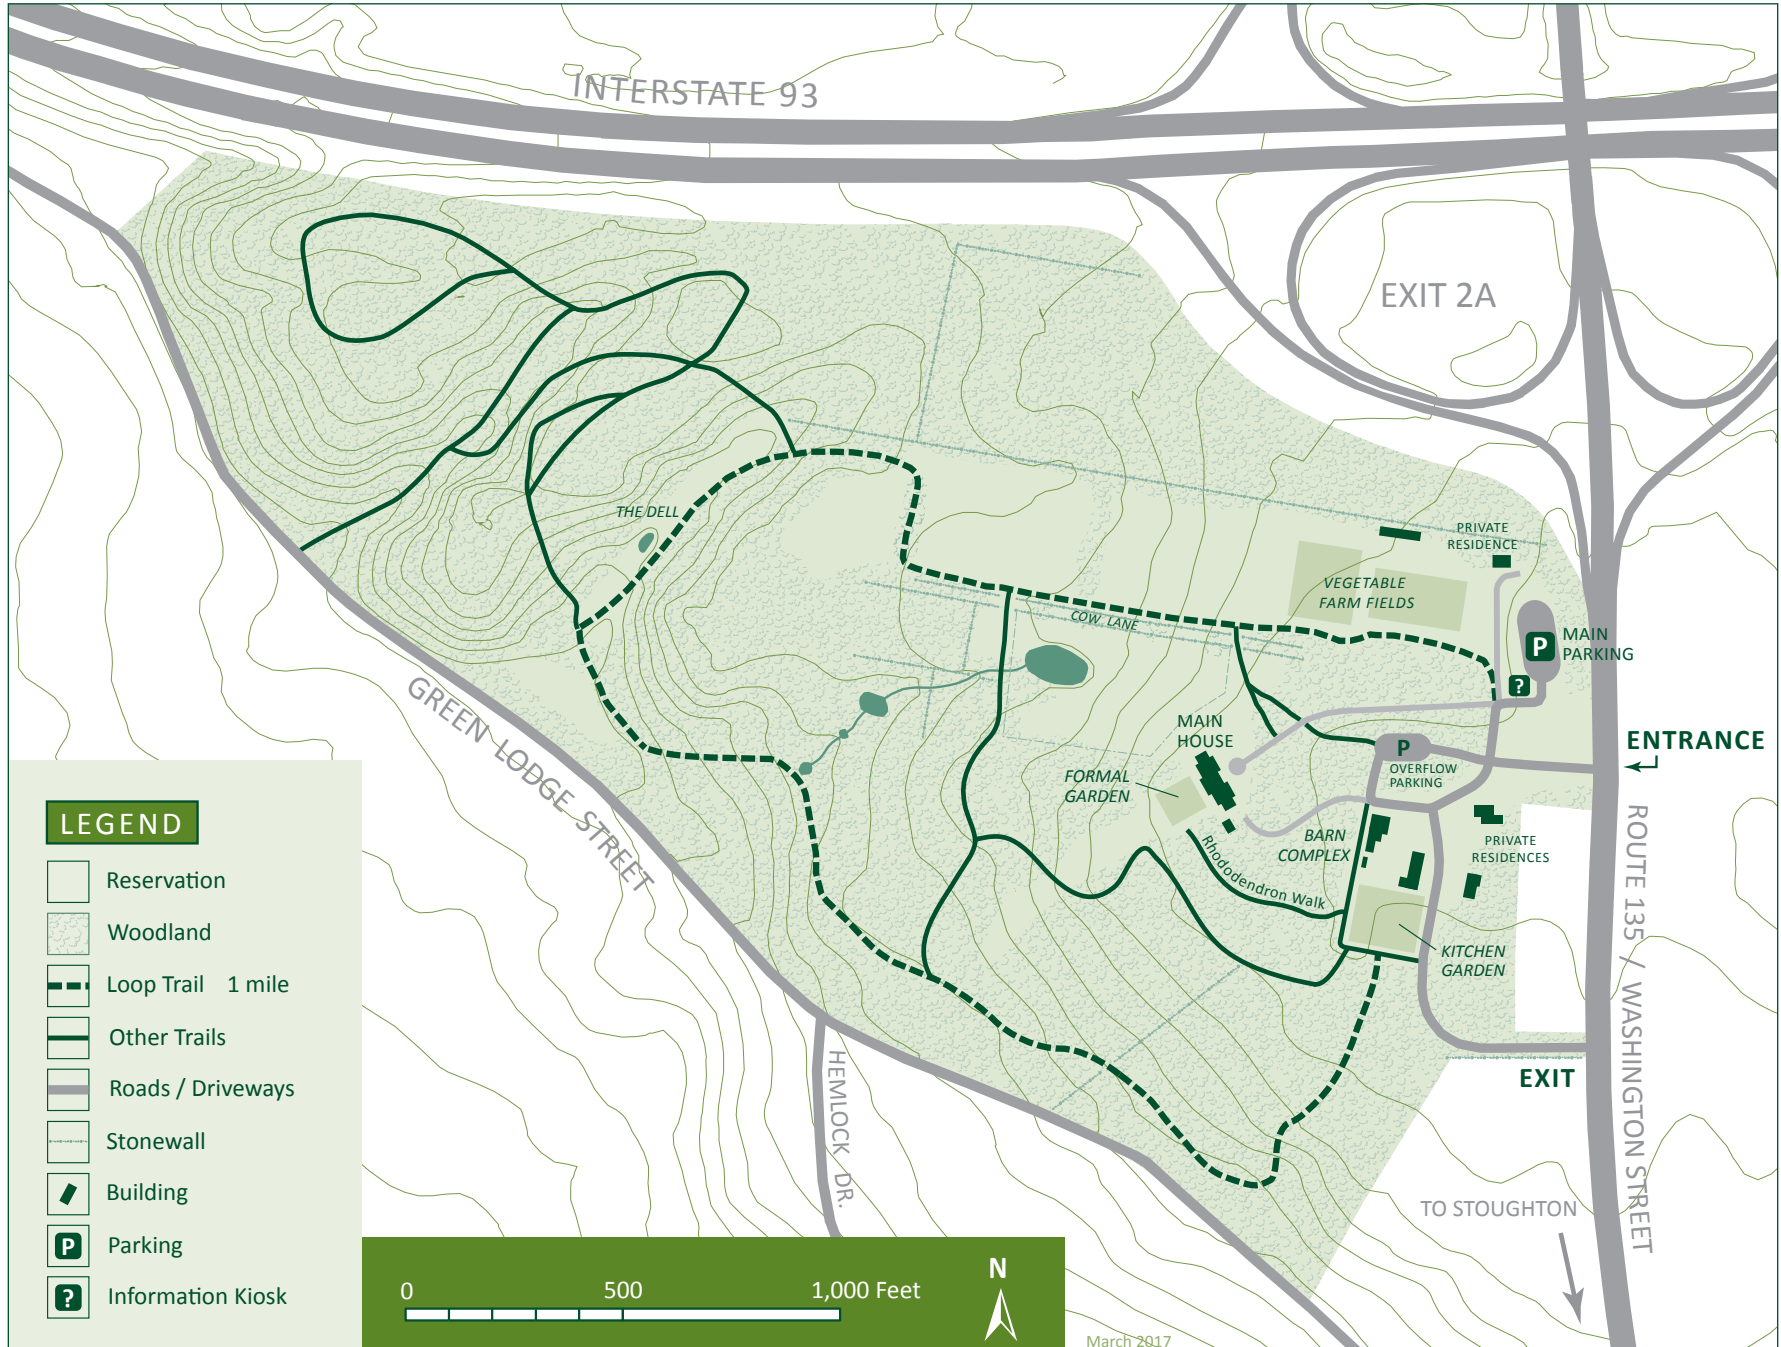

ELEANOR CABOT BRADLEY ESTATE

(90 ACRES)

Route 138 (Washington St) Canton, MA ▪ 781.784.0567 ▪ greaterboston@ttor.org ▪ www.thetrustees.org

This map is a product of the Geographic Information System of The Trustees of Reservations. Source data obtained from 1:25,000 scale USGS topographic maps, field surveys, Global Positioning System (GPS), and MassGIS. Boundary lines and trail locations are approximate. March 2017.